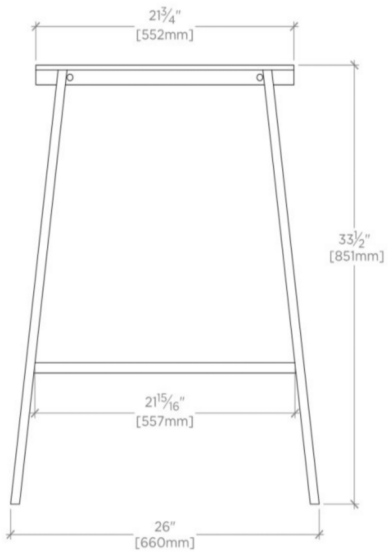

ROWAN

ROWS01

Rowan Single Washstand 26" x 20 3/4" x 33 1/2"

SHOWN IN ROWAN SINGLE WASHSTAND 26" X 20 3/4" X 33 1/2" | ROWS01

TECHNICAL DETAILS

Adjustable Levelers / Feet: Y
Depth / Width: 20 3/4"
Height: 33 1/2"
Leg Material: Metal
Length: 26"
Number of Legs: Four
Primary Material: Solid Brass
Rough-in Supply Height Recommended: 21"
Rough-in Waste Height Recommended: 19"
Sink Visibility: Y
Suggested Application: Bath

PRODUCT FEATURES

Solid brass construction

Hand applied finish

Shown with SALV25; oval undermount sink size not to exceed 17 13/16" x 15 1/16" x 7 11/16"

WATERWORKS

ROWAN

ROWS01

Rowan Single Washstand 26" x 20 3/4" x 33 1/2"

TOP VIEW

SCALE: 1"=1'-0"

FRONT VIEW

SCALE: 1"=1'-0"

SIDE VIEW

SCALE: 1"=1'-0"