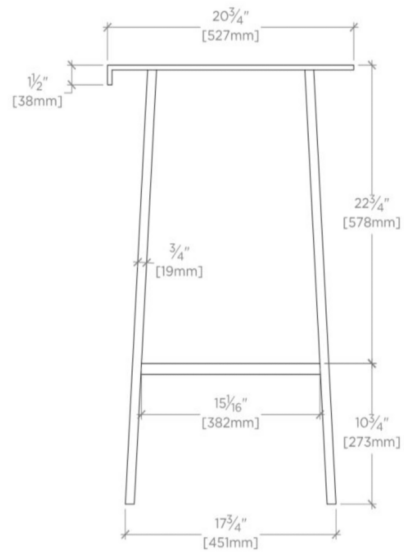

ROWAN

ROWS01

Rowan Single Washstand 26" x 20 3/4" x 33 1/2"

SHOWN IN ROWAN SINGLE WASHSTAND 26" X 20 3/4" X 33 1/2" | ROWS01

TECHNICAL DETAILS

Adjustable Levelers / Feet: Y
Depth / Width: 20 3/4"
Height: 33 1/2"
Leg Material: Metal
Length: 26"
Number of Legs: Four
Primary Material: Solid Brass
Rough-in Supply Height Recommended: 21"
Rough-in Waste Height Recommended: 19"
Sink Visibility: Y
Suggested Application: Bath

PRODUCT FEATURES

Solid brass construction

Hand applied finish

Shown with SALV25; oval undermount sink size not to exceed 17 13/16" x 15 1/16" x 7 11/16"

WATERWORKS

ROWAN

ROWS01

Rowan Single Washstand 26" x 20 3/4" x 33 1/2"

TOP VIEW

SCALE: 1"=1'-0"

FRONT VIEW

SCALE: 1"=1'-0"

SIDE VIEW

SCALE: 1"=1'-0"