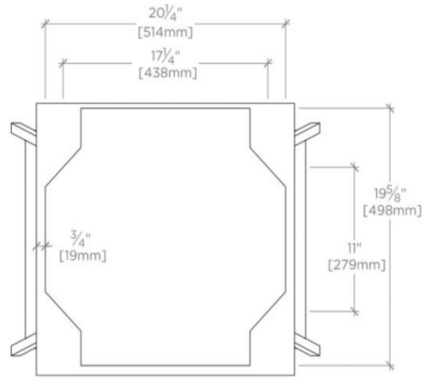

ROWAN

ROWS01

Rowan Single Washstand 26" x 20 3/4" x 33 1/2"

SHOWN IN ROWAN SINGLE WASHSTAND 26" X 20 3/4" X 33 1/2" | ROWS01

TECHNICAL DETAILS

Adjustable Levelers / Feet: Y
Depth / Width: 20 3/4"
Height: 33 1/2"
Leg Material: Metal
Length: 26"
Number of Legs: Four
Primary Material: Solid Brass
Rough-in Supply Height Recommended: 21"
Rough-in Waste Height Recommended: 19"
Sink Visibility: Y
Suggested Application: Bath

PRODUCT FEATURES

Solid brass construction

Hand applied finish

Shown with SALV25; oval undermount sink size not to exceed 17 13/16" x 15 1/16" x 7 11/16"

WATERWORKS

ROWAN

ROWS01

Rowan Single Washstand 26" x 20 3/4" x 33 1/2"

TOP VIEW

SCALE: 1"=1'-0"

FRONT VIEW

SCALE: 1"=1'-0"

SIDE VIEW

SCALE: 1"=1'-0"