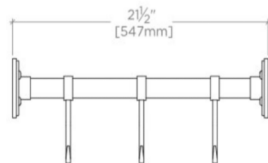

### TECHNICAL DETAILS

Depth / Width: 4 1/2"  
Height: 8"  
Length: 21 1/2"  
Primary Material: Brass

## METROPOLE

Metropole Cabinet Mounted Pot Rack

MEPR02

TOP VIEW

SCALE: 1"=1'-0"

ISO VIEW

SCALE: 1"=1'-0"

FRONT VIEW

SCALE: 1"=1'-0"

SIDE VIEW

SCALE: 1"=1'-0"