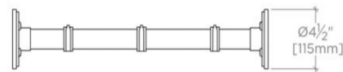

### TECHNICAL DETAILS

Depth / Width: 4 1/2"  
Height: 8"  
Length: 21 1/2"  
Primary Material: Brass

## METROPOLE

Metropole Cabinet Mounted Pot Rack

MEPR02

TOP VIEW

SCALE: 1"=1'-0"

ISO VIEW

SCALE: 1"=1'-0"

FRONT VIEW