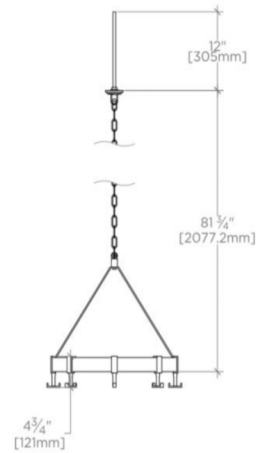

### TECHNICAL DETAILS

Depth / Width: 21 1/4"  
Height: 81 3/4"  
Length: 60"

### Rutherford Ceiling Mounted Pot Rack

RHPR01

TOP VIEW

SCALE: 1/2"=1'-0"

SIDE VIEW

SCALE: 1/2"=1'-0"

END VIEW

SCALE: 1/2"=1'-0"