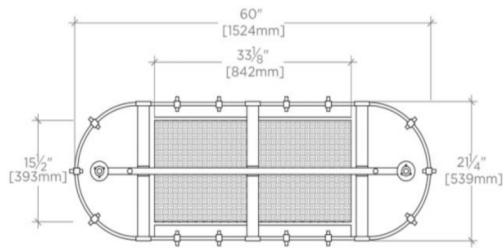

### TECHNICAL DETAILS

Depth / Width: 21 1/4"  
Height: 81 3/4"  
Length: 60"

### Rutherford Ceiling Mounted Pot Rack

RHPR01

TOP VIEW

SCALE: 1/2"=1'-0"

SIDE VIEW

SCALE: 1/2"=1'-0"

END VIEW

SCALE: 1/2"=1'-0"