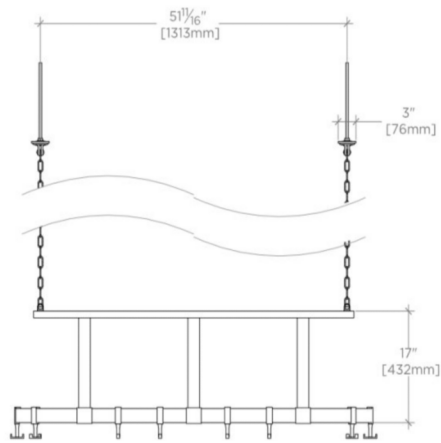

### TECHNICAL DETAILS

Depth / Width: 21 1/4"  
Height: 81 3/4"  
Length: 60"

### Rutherford Ceiling Mounted Pot Rack

RHPR01

TOP VIEW

SCALE: 1/2"=1'-0"

SIDE VIEW

SCALE: 1/2"=1'-0"

END VIEW

SCALE: 1/2"=1'-0"