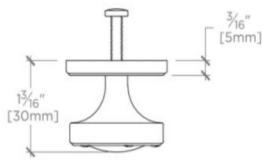

### PRODUCT FEATURES

Simple elegance

Perfect for any room of the home

Made in the USA

Includes per fixing: 8-32 Truss Head Machine Screw-Combo-Slotted

TOP VIEW SCALE: 6"=1'-0"

ISO VIEW SCALE: 6"=1'-0"

FRONT VIEW SCALE: 6"=1'-0"

SIDE VIEW SCALE: 6"=1'-0"