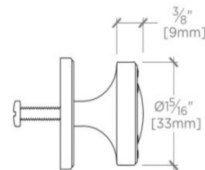

## RONDELLE

Rondelle 1 1/4" Knob

ROHW01

MOUNTING HARDWARE INCLUDED		
STYLE #	DESCRIPTION	QTY
998945	Service Parts 8-32 1" Truss Head Machine Screw, Combo, Slotted	1
998946	Service Parts 8-32 1 1/2" Truss Head Machine Screw, Combo, Slotted	1

TOP VIEW SCALE: 6"=1'-0"

ISO VIEW SCALE: 6"=1'-0"

FRONT VIEW SCALE: 6"=1'-0"

SIDE VIEW SCALE: 6"=1'-0"