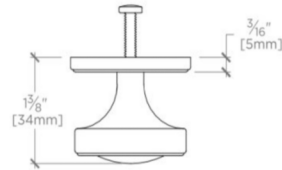

PRODUCT FEATURES

Simple elegance

Perfect for any room of the home

Made in the USA

Includes per fixing: 8-32 Truss Head Machine Screw-Combo-Slotted

WATERWORKS

RONDELLE

Rondelle 1 1/2" Knob

ROHW02

MOUNTING HARDWARE INCLUDED		
STYLE #	DESCRIPTION	QTY
998945	Service Parts 8-32 1" Truss Head Machine Screw, Combo, Slotted	1
998946	Service Parts 8-32 1 1/2" Truss Head Machine Screw, Combo, Slotted	1

TOP VIEW SCALE: 6"=1'-0"

ISO VIEW SCALE: 6"=1'-0"

FRONT VIEW SCALE: 6"=1'-0"

SIDE VIEW SCALE: 6"=1'-0"