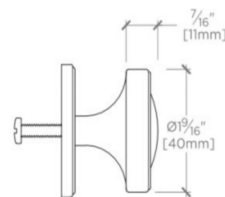

PRODUCT FEATURES

Simple elegance

Perfect for any room of the home

Made in the USA

Includes per fixing: 8-32 Truss Head Machine Screw-Combo-Slotted

WATERWORKS

RONDELLE

Rondelle 1 1/2" Knob

ROHW02

MOUNTING HARDWARE INCLUDED		
STYLE #	DESCRIPTION	QTY
998945	Service Parts 8-32 1" Truss Head Machine Screw, Combo, Slotted	1
998946	Service Parts 8-32 1 1/2" Truss Head Machine Screw, Combo, Slotted	1

TOP VIEW SCALE: 6"=1'-0"

ISO VIEW SCALE: 6"=1'-0"

FRONT VIEW SCALE: 6"=1'-0"

SIDE VIEW SCALE: 6"=1'-0"