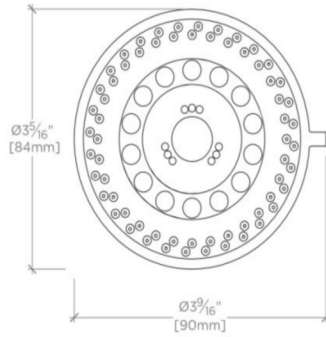

### TECHNICAL DETAILS

Adjustable versus Fixed Spray: Adjustable  
Diameter of Head: 3 5/16"  
Flow Restriction Options: 2.5, 2.0, 1.75, 1.5  
Depth / Width: 3 9/16"  
Height: 3 9/16"  
Inlet Connection Size: 1/2"  
Inlet Connection Type: Female Straight  
Length: 3 5/16"  
Pivot: Y  
Primary Material: Brass  
Water Pressure Maximum: 80.0 psi  
Water Pressure Minimum: 20.0 psi  
Water Pressure Recommended: 45.0 psi

### PRODUCT FEATURES

Stocked in 2.0gpm (7.6 L/min) and 1.75gpm (6.6 L/min). State of California requires 1.75gpm (6.6 L/min) to comply with their water conservation requirements. Other flow options are available to order, contact your sales associate or call 1 (800) 899-6757 for details.

## UNSH03

Universal 3 1/4" Shower Head with Adjustable Spray

TOP VIEW

SCALE: 6"=1'-0"

SPRAY PATTERNS

FRONT VIEW

SCALE: 6"=1'-0"

SIDE VIEW

SCALE: 6"=1'-0"