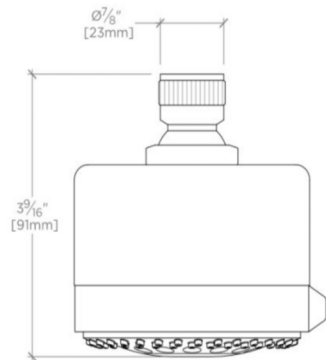

### TECHNICAL DETAILS

Adjustable versus Fixed Spray: Adjustable  
Diameter of Head: 3 5/16"  
Flow Restriction Options: 2.5, 2.0, 1.75, 1.5  
Depth / Width: 3 9/16"  
Height: 3 9/16"  
Inlet Connection Size: 1/2"  
Inlet Connection Type: Female Straight  
Length: 3 5/16"  
Pivot: Y  
Primary Material: Brass  
Water Pressure Maximum: 80.0 psi  
Water Pressure Minimum: 20.0 psi  
Water Pressure Recommended: 45.0 psi

## UNSH03

Universal 3 1/4" Shower Head with Adjustable Spray

TOP VIEW

SCALE: 6"=1'-0"

SPRAY PATTERNS

FRONT VIEW

SCALE: 6"=1'-0"

SIDE VIEW

SCALE: 6"=1'-0"