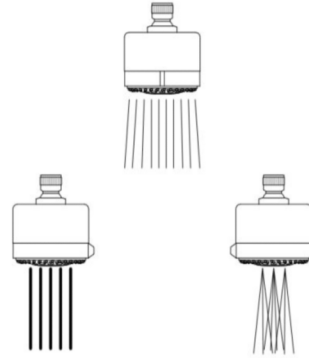

### TECHNICAL DETAILS

Adjustable versus Fixed Spray: Adjustable  
Diameter of Head: 3 5/16"  
Flow Restriction Options: 2.5, 2.0, 1.75, 1.5  
Depth / Width: 3 9/16"  
Height: 3 9/16"  
Inlet Connection Size: 1/2"  
Inlet Connection Type: Female Straight  
Length: 3 5/16"  
Pivot: Y  
Primary Material: Brass  
Water Pressure Maximum: 80.0 psi  
Water Pressure Minimum: 20.0 psi  
Water Pressure Recommended: 45.0 psi

## UNSH03

Universal 3 1/4" Shower Head with Adjustable Spray

TOP VIEW

SCALE: 6"=1'-0"

SPRAY PATTERNS

FRONT VIEW

SCALE: 6"=1'-0"

SIDE VIEW