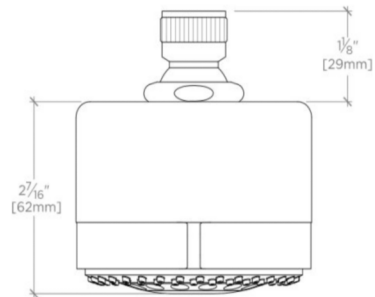

### TECHNICAL DETAILS

Adjustable versus Fixed Spray: Adjustable  
Diameter of Head: 3 5/16"  
Flow Restriction Options: 2.5, 2.0, 1.75, 1.5  
Depth / Width: 3 9/16"  
Height: 3 9/16"  
Inlet Connection Size: 1/2"  
Inlet Connection Type: Female Straight  
Length: 3 5/16"  
Pivot: Y  
Primary Material: Brass  
Water Pressure Maximum: 80.0 psi  
Water Pressure Minimum: 20.0 psi  
Water Pressure Recommended: 45.0 psi

## UNSH03

Universal 3 1/4" Shower Head with Adjustable Spray

TOP VIEW

SCALE: 6"=1'-0"

SPRAY PATTERNS

FRONT VIEW

SCALE: 6"=1'-0"

SIDE VIEW

SCALE: 6"=1'-0"