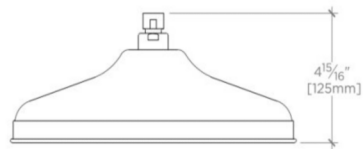

### TECHNICAL DETAILS

Adjustable versus Fixed Spray: Fixed Spray  
Diameter of Head: 12"  
Flow Restriction Options: 1.5 GPM, 1.75 GPM, 2.0 GPM  
Depth / Width: 12"  
Height: 4 15/16"  
Inlet Connection Size: 1/2"  
Inlet Connection Type: Female NPT  
Pivot: Y  
Primary Material: Brass  
Restricted Maximum Flow Rate: 2.5 gpm  
Suggested Application: Bath  
Water Pressure Maximum: 85.0 psi  
Water Pressure Minimum: 20.0 psi  
Water Pressure Recommended: 45.0 psi

## UNIVERSAL

Universal 12" Shower Rose

UNSH22

TOP VIEW

SCALE: 2"=1'-0"

ISO VIEW

SCALE: 2"=1'-0"

FRONT VIEW

SCALE: 2"=1'-0"

SIDE VIEW

SCALE: 2"=1'-0"