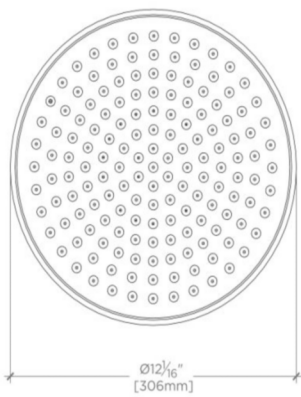

### TECHNICAL DETAILS

Adjustable versus Fixed Spray: Fixed Spray  
Diameter of Head: 12"  
Flow Restriction Options: 1.5 GPM, 1.75 GPM, 2.0 GPM  
Depth / Width: 12"  
Height: 4 15/16"  
Inlet Connection Size: 1/2"  
Inlet Connection Type: Female NPT  
Pivot: Y  
Primary Material: Brass  
Restricted Maximum Flow Rate: 2.5 gpm  
Suggested Application: Bath  
Water Pressure Maximum: 85.0 psi  
Water Pressure Minimum: 20.0 psi  
Water Pressure Recommended: 45.0 psi

### PRODUCT FEATURES

Add elegant utility and a gently refreshing rainfall effect to your daily ritual with an exquisitely proportioned Universal showerhead

Standard flow rate 2.5gpm (9.5 L/min). Also available in high efficient flow options. Contact your sales associate or call 1 (800) 899-6757 for details.

## UNIVERSAL

Universal 12" Shower Rose

UNSH22

TOP VIEW

SCALE: 2"=1'-0"

ISO VIEW

SCALE: 2"=1'-0"

FRONT VIEW

SCALE: 2"=1'-0"

SIDE VIEW

SCALE: 2"=1'-0"