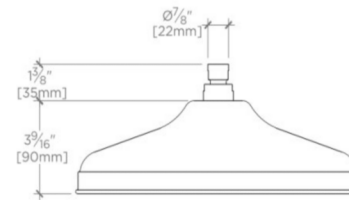

### TECHNICAL DETAILS

Adjustable versus Fixed Spray: Fixed Spray  
Diameter of Head: 12"  
Flow Restriction Options: 1.5 GPM, 1.75 GPM, 2.0 GPM  
Depth / Width: 12"  
Height: 4 15/16"  
Inlet Connection Size: 1/2"  
Inlet Connection Type: Female NPT  
Pivot: Y  
Primary Material: Brass  
Restricted Maximum Flow Rate: 2.5 gpm  
Suggested Application: Bath  
Water Pressure Maximum: 85.0 psi  
Water Pressure Minimum: 20.0 psi  
Water Pressure Recommended: 45.0 psi

## UNIVERSAL

Universal 12" Shower Rose

UNSH22

TOP VIEW

SCALE: 2"=1'-0"

ISO VIEW

SCALE: 2"=1'-0"

FRONT VIEW

SCALE: 2"=1'-0"

SIDE VIEW

SCALE: 2"=1'-0"