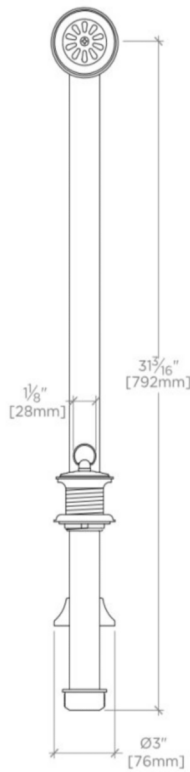

MARGAUX

Margaux Drain Plug Waste and Overflow Drain

MAWO10

TECHNICAL DETAILS

Drain Assembly Materials: Brass, Rubber
Drain Depth Maximum: 1 1/2"
Drain Hole Diameter: 2"
Drain Style: Drain Plug
Escutcheon Primary Material: Brass
Drain Depth Minimum: 3/8"
Height: 32 3/4"
Outlet Connection Size: 1 1/2"
Outlet Connection Type: Tailpiece with Slip Fit Gasket
Overflow Depth Maximum: 3/8"
Overflow Depth Minimum: 1/4"
Overflow Hole Diameter: 1 7/8"
Primary Material: Brass
Suggested Application: Bath

INSPIRATION

Vintage European tub styling in a larger silhouette encourages luxuriously long baths. Gracious, gentle curves are highlighted by the rich patina of the burnished cast iron exterior and cool, white enamel interior.

WATERWORKS

MARGAUX

Margaux Drain Plug Waste and Overflow Drain

MAWO10

TOP VIEW SCALE: 1/2"=1'-0"

FRONT VIEW SCALE: 1/2"=1'-0"

SIDE VIEW

SCALE: 1/2"=1'-0"