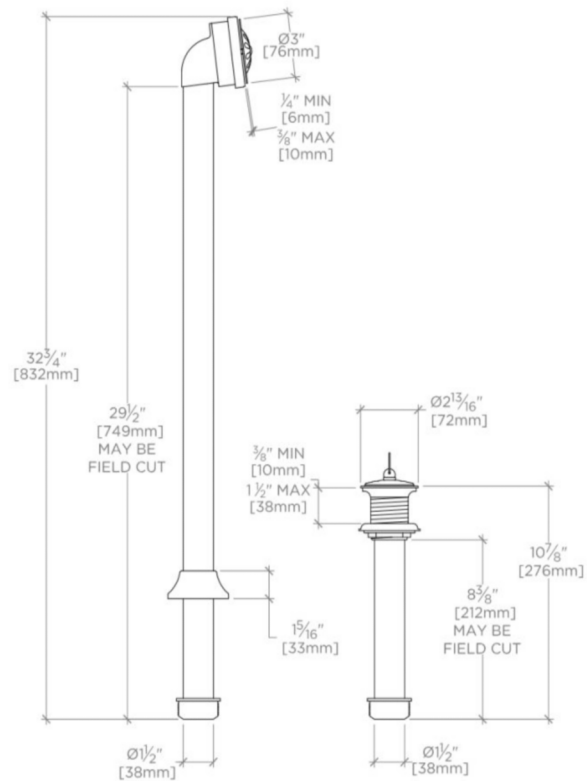

MARGAUX

Margaux Drain Plug Waste and Overflow Drain

MAWO10

TECHNICAL DETAILS

Drain Assembly Materials: Brass, Rubber
Drain Depth Maximum: 1 1/2"
Drain Hole Diameter: 2"
Drain Style: Drain Plug
Escutcheon Primary Material: Brass
Drain Depth Minimum: 3/8"
Height: 32 3/4"
Outlet Connection Size: 1 1/2"
Outlet Connection Type: Tailpiece with Slip Fit Gasket
Overflow Depth Maximum: 3/8"
Overflow Depth Minimum: 1/4"
Overflow Hole Diameter: 1 7/8"
Primary Material: Brass
Suggested Application: Bath

WATERWORKS

MARGAUX

Margaux Drain Plug Waste and Overflow Drain

MAWO10

TOP VIEW SCALE: 1/2"=1'-0"

FRONT VIEW SCALE: 1/2"=1'-0"

SIDE VIEW

SCALE: 1/2"=1'-0"