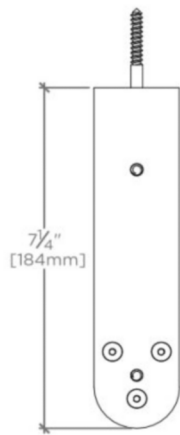

PERRY STREET

Perry Street 9" Bracket

PTBK09

INSPIRATION

A stylish update of the quintessential Edwardian fitting, Easton provides vintage luxury for the 21st century. Proportion and detailing resonate with the indulgence of a bygone era, while the sense of fit and function are purely contemporary.

PERRY STREET

Perry Street 9" Bracket

PTBK09

TOP VIEW SCALE: 3"=1'-0"

ISO VIEW SCALE: 3"=1'-0"

FRONT VIEW SCALE: 3"=1'-0"

SIDE VIEW SCALE: 3"=1'-0"