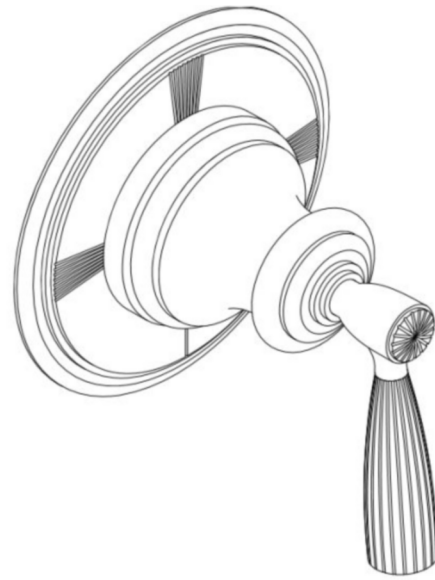

## FORO

FR3T10

Foro Three Way Diverter Valve Trim for Thermostatic with Metal Lever Handle

### TECHNICAL DETAILS

Depth / Width: 3 9/16"  
Height: 5 3/16"  
Length: 4 1/2"  
Valve Material: Ceramic

### PRODUCT FEATURES

Metal lever handle

For use with a Thermostatic shower system and three waterway outlets such as a handshower, shower head, and tub spout

Features signature engraving detail

Stocked in Nickel and Unlacquered Brass

Requires rough valve, sold separately: GUDV66 (US) / GU66DV (UK)

FORO

FR3T10

Foro Three Way Diverter Valve Trim for Thermostatic with Metal Lever Handle

TOP VIEW

SCALE: 6"=1'-0"

ISO VIEW

SCALE: 6"=1'-0"