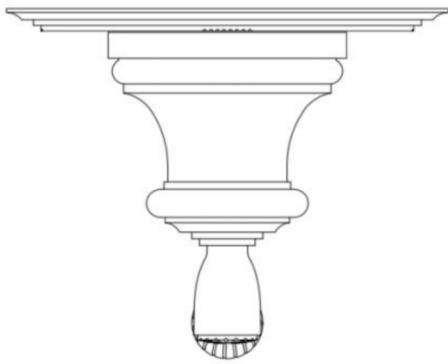

### TECHNICAL DETAILS

Depth / Width: 3 9/16"  
Height: 5 3/16"  
Length: 4 1/2"  
Valve Material: Ceramic

### PRODUCT FEATURES

Metal lever handle

For use with a Thermostatic shower system and three waterway outlets such as a handshower, shower head, and tub spout

Features signature engraving detail

Stocked in Nickel and Unlacquered Brass

Requires rough valve, sold separately: GUDV66 (US) / GU66DV (UK)

FORO

FR3T10

Foro Three Way Diverter Valve Trim for Thermostatic with Metal Lever Handle

TOP VIEW

SCALE: 6"=1'-0"

ISO VIEW

SCALE: 6"=1'-0"