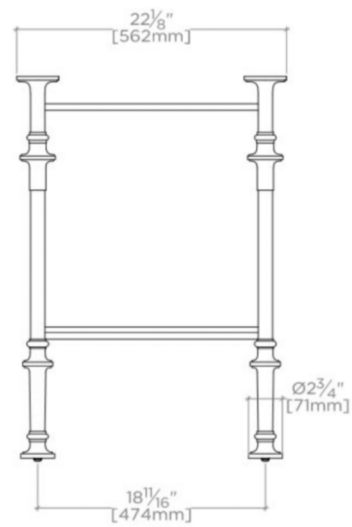

## PELHAM

100519

Pelham Metal Four Leg Single Washstand 36 3/16" x 22 3/8" x 32 5/16"

TOP VIEW

SCALE: 3/4"=1'-0"

FRONT VIEW

SCALE: 3/4"=1'-0"

SIDE VIEW

SCALE: 3/4"=1'-0"