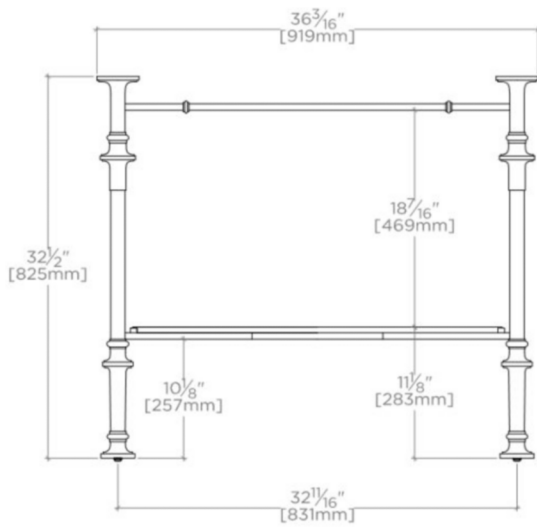

## PELHAM

100519

Pelham Metal Four Leg Single Washstand 36 3/16" x 22 3/8" x 32 5/16"

TOP VIEW

SCALE: 3/4"=1'-0"

FRONT VIEW

SCALE: 3/4"=1'-0"

SIDE VIEW

SCALE: 3/4"=1'-0"