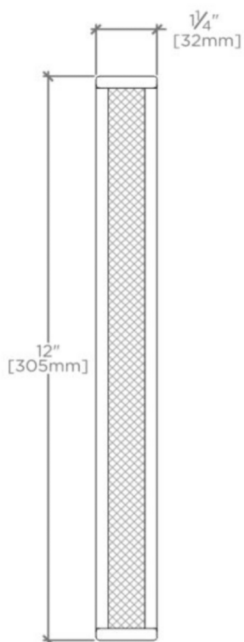

PULLMAN

Pullman 12" Knurled Appliance Pull

PUHW14

INSPIRATION

A stylish update of the quintessential Edwardian fitting, Easton provides vintage luxury for the 21st century. Proportion and detailing resonate with the indulgence of a bygone era, while the sense of fit and function are purely contemporary.

PULLMAN

Pullman 12" Knurled Appliance Pull

PUHW14

TOP VIEW SCALE: 3"=1'-0"

ISO VIEW SCALE: 3"=1'-0"

FRONT VIEW SCALE: 3"=1'-0"

SIDE VIEW SCALE: 3"=1'-0"