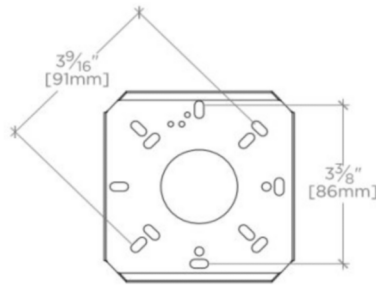

AXIL

AILT02

Axil Wall Mounted Bar Sconce with Etched Glass Shade

TECHNICAL DETAILS

Ambient / Task: Ambient
Bulb Type: Dedicated LED
Depth / Width: 5"
Height: 24"
Installation Type: Wall Mounted
Interior / Exterior Application: Interior Only
Junction Box Orientation: Vertical
Length: 4 3/8"
Light Direction: Omni-directional from Wall Surface
Number of Bulbs: One
Orientation: Any
Primary Material: Brass
Safety Warnings: ALWAYS DISCONNECT THE POWER BEFORE INSTALLING AND BEFORE CLEANING OR OTHER MAINTENANCE. CONSULT A QUALIFIED, LICENSED ELECTRICIAN TO ENSURE CORRECT BRANCH CIRCUIT CONDUCTOR
Shade Finish: White
Shade Material: Etched Blown Cased Glass
Shade Shape: Cylinder
Suggested Application: Bath, Entry, Kitchen, Laundry
Voltage: 120V
Wet / Dry: Damp or Dry

INSPIRATION

Contemporary elegance from simple geometric forms. Inspired by 1920s Art Deco styles, Axil offers even, flattering illumination.

CODES & STANDARDS

ETL

PRODUCT FEATURES

Proprietary design
Solid brass and glass
cETL Listed
Mounts vertically or horizontally
Dimmable LED fixture - 50,000 hours of life

AXIL

AILT02

Axil Wall Mounted Bar Sconce with Etched Glass Shade

TOP VIEW SCALE: 1 1/2"=1'-0"

MOUNTING PLATE SCALE: 3"=1'-0"

ISO VIEW SCALE: 1 1/2"=1'-0"

FRONT VIEW SCALE: 1 1/2"=1'-0"

SIDE VIEW SCALE: 1 1/2"=1'-0"