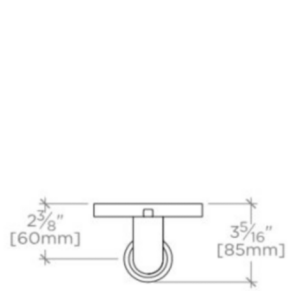

AXIL

AILT02

Axil Wall Mounted Bar Sconce with Etched Glass Shade

TECHNICAL DETAILS

Ambient / Task: Ambient
Bulb Type: Dedicated LED
Depth / Width: 5"
Height: 24"
Installation Type: Wall Mounted
Interior / Exterior Application: Interior Only
Junction Box Orientation: Vertical
Length: 4 3/8"
Light Direction: Omni-directional from Wall Surface
Number of Bulbs: One
Orientation: Any
Primary Material: Brass
Safety Warnings: ALWAYS DISCONNECT THE POWER BEFORE INSTALLING AND BEFORE CLEANING OR OTHER MAINTENANCE. CONSULT A QUALIFIED, LICENSED ELECTRICIAN TO ENSURE CORRECT BRANCH CIRCUIT CONDUCTOR
Shade Finish: White
Shade Material: Etched Blown Cased Glass
Shade Shape: Cylinder
Suggested Application: Bath, Entry, Kitchen, Laundry
Voltage: 120V
Wet / Dry: Damp or Dry

INSPIRATION

Contemporary elegance from simple geometric forms. Inspired by 1920s Art Deco styles, Axil offers even, flattering illumination.

CODES & STANDARDS

ETL

PRODUCT FEATURES

Proprietary design
Solid brass and glass
cETL Listed
Mounts vertically or horizontally
Dimmable LED fixture - 50,000 hours of life

AXIL

AILT02

Axil Wall Mounted Bar Sconce with Etched Glass Shade

TOP VIEW SCALE: 1 1/2"=1'-0"

MOUNTING PLATE SCALE: 3"=1'-0"

ISO VIEW SCALE: 1 1/2"=1'-0"

FRONT VIEW SCALE: 1 1/2"=1'-0"

SIDE VIEW SCALE: 1 1/2"=1'-0"