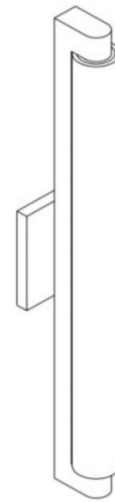

AXIL

AILT02

Axil Wall Mounted Bar Sconce with Etched Glass Shade

TECHNICAL DETAILS

Ambient / Task: Ambient
Bulb Type: Dedicated LED
Depth / Width: 5"
Height: 24"
Installation Type: Wall Mounted
Interior / Exterior Application: Interior Only
Junction Box Orientation: Vertical
Length: 4 3/8"
Light Direction: Omni-directional from Wall Surface
Number of Bulbs: One
Orientation: Any
Primary Material: Brass
Safety Warnings: ALWAYS DISCONNECT THE POWER BEFORE INSTALLING AND BEFORE CLEANING OR OTHER MAINTENANCE. CONSULT A QUALIFIED, LICENSED ELECTRICIAN TO ENSURE CORRECT BRANCH CIRCUIT CONDUCTOR
Shade Finish: White
Shade Material: Etched Blown Cased Glass
Shade Shape: Cylinder
Suggested Application: Bath, Entry, Kitchen, Laundry
Voltage: 120V
Wet / Dry: Damp or Dry

INSPIRATION

Contemporary elegance from simple geometric forms. Inspired by 1920s Art Deco styles, Axil offers even, flattering illumination.

CODES & STANDARDS

ETL

PRODUCT FEATURES

Proprietary design
Solid brass and glass
cETL Listed
Mounts vertically or horizontally
Dimmable LED fixture - 50,000 hours of life

AXIL

AILT02

Axil Wall Mounted Bar Sconce with Etched Glass Shade

TOP VIEW SCALE: 1 1/2"=1'-0"

MOUNTING PLATE SCALE: 3"=1'-0"

ISO VIEW SCALE: 1 1/2"=1'-0"

FRONT VIEW SCALE: 1 1/2"=1'-0"

SIDE VIEW SCALE: 1 1/2"=1'-0"