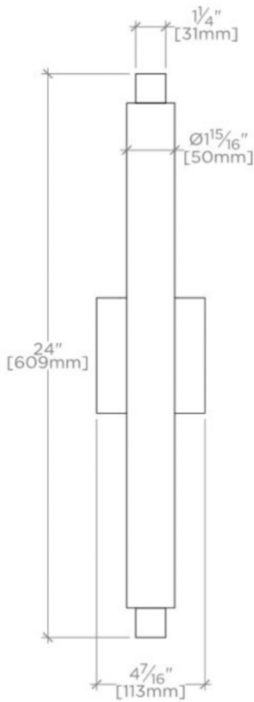

AXIL

AILT02

Axil Wall Mounted Bar Sconce with Etched Glass Shade

TECHNICAL DETAILS

Ambient / Task: Ambient
Bulb Type: Dedicated LED
Depth / Width: 5"
Height: 24"
Installation Type: Wall Mounted
Interior / Exterior Application: Interior Only
Junction Box Orientation: Vertical
Length: 4 3/8"
Light Direction: Omni-directional from Wall Surface
Number of Bulbs: One
Orientation: Any
Primary Material: Brass
Safety Warnings: ALWAYS DISCONNECT THE POWER BEFORE INSTALLING AND BEFORE CLEANING OR OTHER MAINTENANCE. CONSULT A QUALIFIED, LICENSED ELECTRICIAN TO ENSURE CORRECT BRANCH CIRCUIT CONDUCTOR
Shade Finish: White
Shade Material: Etched Blown Cased Glass
Shade Shape: Cylinder
Suggested Application: Bath, Entry, Kitchen, Laundry
Voltage: 120V
Wet / Dry: Damp or Dry

INSPIRATION

Contemporary elegance from simple geometric forms. Inspired by 1920s Art Deco styles, Axil offers even, flattering illumination.

CODES & STANDARDS

ETL

PRODUCT FEATURES

Proprietary design
Solid brass and glass
cETL Listed
Mounts vertically or horizontally
Dimmable LED fixture - 50,000 hours of life

AXIL

AILT02

Axil Wall Mounted Bar Sconce with Etched Glass Shade

TOP VIEW SCALE: 1 1/2"=1'-0"

MOUNTING PLATE SCALE: 3"=1'-0"

ISO VIEW SCALE: 1 1/2"=1'-0"

FRONT VIEW SCALE: 1 1/2"=1'-0"

SIDE VIEW SCALE: 1 1/2"=1'-0"