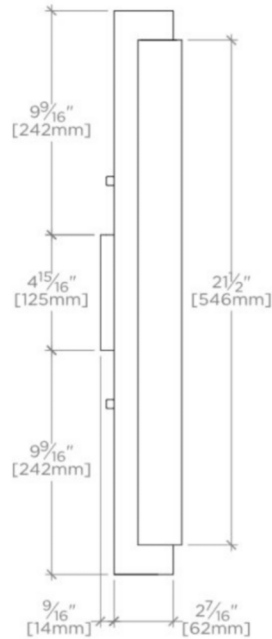

AXIL

AILT02

Axil Wall Mounted Bar Sconce with Etched Glass Shade

TECHNICAL DETAILS

Ambient / Task: Ambient
Bulb Type: Dedicated LED
Depth / Width: 5"
Height: 24"
Installation Type: Wall Mounted
Interior / Exterior Application: Interior Only
Junction Box Orientation: Vertical
Length: 4 3/8"
Light Direction: Omni-directional from Wall Surface
Number of Bulbs: One
Orientation: Any
Primary Material: Brass
Safety Warnings: ALWAYS DISCONNECT THE POWER BEFORE INSTALLING AND BEFORE CLEANING OR OTHER MAINTENANCE. CONSULT A QUALIFIED, LICENSED ELECTRICIAN TO ENSURE CORRECT BRANCH CIRCUIT CONDUCTOR
Shade Finish: White
Shade Material: Etched Blown Cased Glass
Shade Shape: Cylinder
Suggested Application: Bath, Entry, Kitchen, Laundry
Voltage: 120V
Wet / Dry: Damp or Dry

INSPIRATION

Contemporary elegance from simple geometric forms. Inspired by 1920s Art Deco styles, Axil offers even, flattering illumination.

CODES & STANDARDS

ETL

PRODUCT FEATURES

Proprietary design
Solid brass and glass
cETL Listed
Mounts vertically or horizontally
Dimmable LED fixture - 50,000 hours of life

AXIL

AILT02

Axil Wall Mounted Bar Sconce with Etched Glass Shade

TOP VIEW SCALE: 1 1/2"=1'-0"

MOUNTING PLATE SCALE: 3"=1'-0"

ISO VIEW SCALE: 1 1/2"=1'-0"

FRONT VIEW SCALE: 1 1/2"=1'-0"

SIDE VIEW SCALE: 1 1/2"=1'-0"