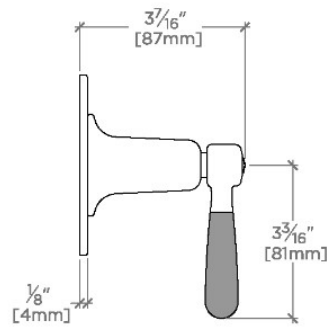

TECHNICAL DETAILS

Fittings Hole Diameter: 2"
Handle Turn Angle: Half Turn
Number Of Holes: One Hole
Primary Material: Brass

INSPIRATION

This new American classic was designed with simplicity in mind. Featuring streamlined forms and honest details, it's the epitome of quiet elegance.

CODES & STANDARDS

PRODUCT FEATURES

Features Two-Tone Lever Handle

For use with a Thermostatic shower system and two waterway outlets such as a handshower, shower head, and tub spout

Feature Roman Numerals representing outlet position

Stocked in Nickel/Matte Black and Brass/Matte Black

Requires rough valve, sold separately: GUDV2T

CERTIFICATIONS

PRODUCT (NOTES)

RIVERUN

RR2T10

Riverun Two Way Diverter Valve Trim for Thermostatic with Roman Numerals and Two-Tone Lever Handle

TOP VIEW SCALE: 3"=1'-0"

FRONT VIEW SCALE: 3"=1'-0"

SIDE VIEW SCALE: 3"=1'-0"