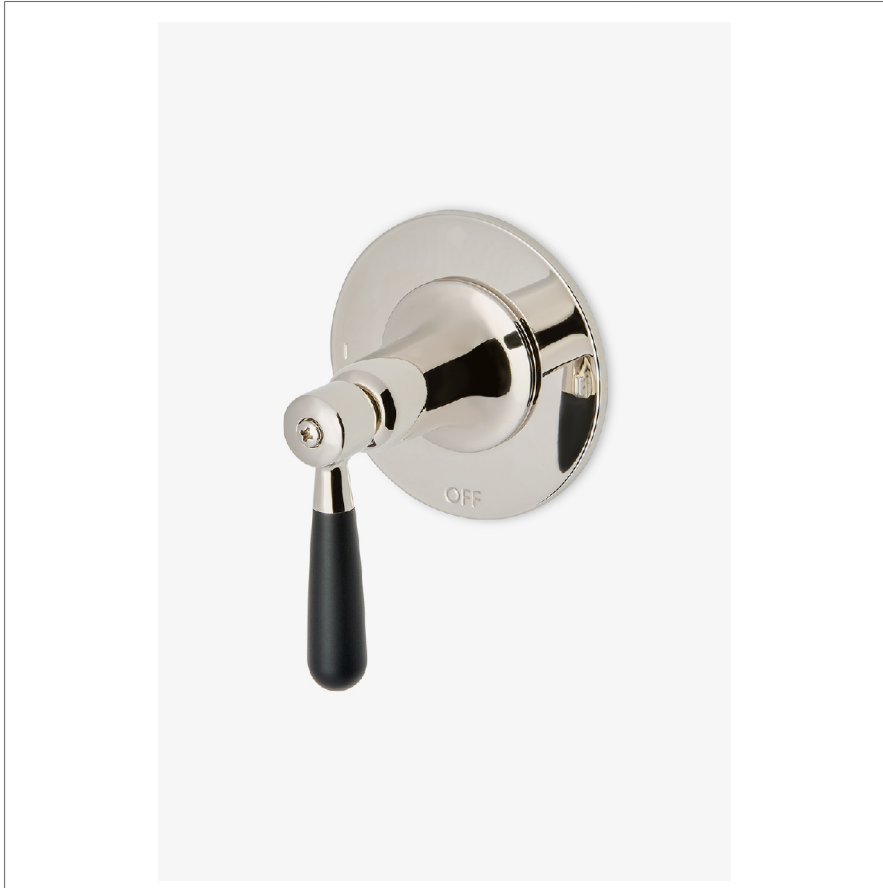

RIVERUN

RR2T10

Riverun Two Way Diverter Valve Trim for Thermostatic with Roman Numerals and Two-Tone Lever Handle

SHOWN IN RIVERUN TWO WAY DIVERTER VALVE TRIM FOR THERMOSTATIC WITH ROMAN NUMERALS AND TWO-TONE LEVER HANDLE | RR2T10

TECHNICAL DETAILS

Fittings Hole Diameter: 2"
Handle Turn Angle: Half Turn
Number Of Holes: One Hole
Primary Material: Brass

INSPIRATION

This new American classic was designed with simplicity in mind. Featuring streamlined forms and honest details, it's the epitome of quiet elegance.

CODES & STANDARDS

PRODUCT FEATURES

Features Two-Tone Lever Handle

For use with a Thermostatic shower system and two waterway outlets such as a handshower, shower head, and tub spout

Feature Roman Numerals representing outlet position

Stocked in Nickel/Matte Black and Brass/Matte Black

Requires rough valve, sold separately: GUDV2T

CERTIFICATIONS

PRODUCT (NOTES)

RIVERUN

RR2T10

Riverun Two Way Diverter Valve Trim for Thermostatic with Roman Numerals and Two-Tone Lever Handle