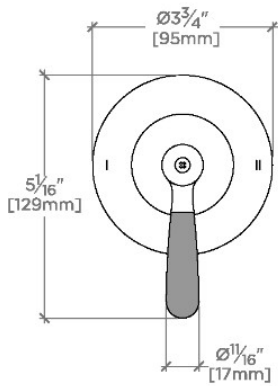

TECHNICAL DETAILS

Fittings Hole Diameter: 2"
Handle Turn Angle: Half Turn
Number Of Holes: One Hole
Primary Material: Brass

INSPIRATION

This new American classic was designed with simplicity in mind. Featuring streamlined forms and honest details, it's the epitome of quiet elegance.

CODES & STANDARDS

PRODUCT FEATURES

Features Two-Tone Lever Handle

For use with a Thermostatic shower system and two waterway outlets such as a handshower, shower head, and tub spout

Feature Roman Numerals representing outlet position

Stocked in Nickel/Matte Black and Brass/Matte Black

Requires rough valve, sold separately: GUDV2T

CERTIFICATIONS

PRODUCT (NOTES)

RIVERUN

RR2T10

Riverun Two Way Diverter Valve Trim for Thermostatic with Roman Numerals and Two-Tone Lever Handle

TOP VIEW SCALE: 3"=1'-0"

FRONT VIEW SCALE: 3"=1'-0"

SIDE VIEW SCALE: 3"=1'-0"