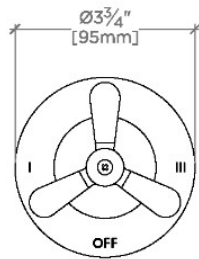

TECHNICAL DETAILS

Fittings Hole Diameter: 2"
Handle Turn Angle: Full Turn
Number Of Holes: One Hole
Primary Material: Brass

INSPIRATION

This new American classic was designed with simplicity in mind. Featuring streamlined forms and honest details, it's the epitome of quiet elegance.

CODES & STANDARDS

PRODUCT FEATURES

Features All Metal Tri-Spoke Handle

For use with a Thermostatic shower system and three waterway outlets such as a handshower, shower head, and tub spout

Feature Roman Numerals representing outlet position

Stocked in Nickel and Brass

Requires rough valve, sold separately: GUDV66

CERTIFICATIONS

PRODUCT (NOTES)

RIVERUN

RR3T02

Riverun Three Way Diverter Valve Trim for Thermostatic with Roman Numerals and Tri-Spoke Handle

TOP VIEW SCALE: 3"=1'-0"

FRONT VIEW SCALE: 3"=1'-0"

SIDE VIEW SCALE: 3"=1'-0"