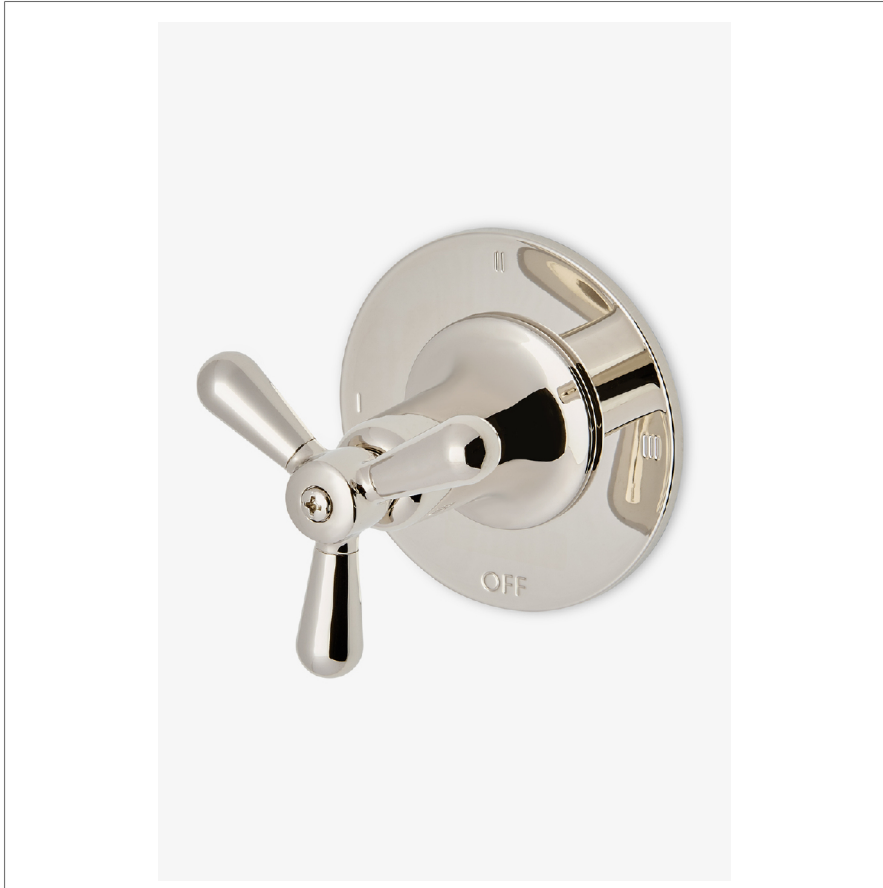

RIVERUN

RR3T02

Riverun Three Way Diverter Valve Trim for Thermostatic with Roman Numerals and Tri-Spoke Handle

SHOWN IN RIVERUN THREE WAY DIVERTER VALVE TRIM FOR THERMOSTATIC WITH ROMAN NUMERALS AND TRI-SPOKE HANDLE | RR3T02

TECHNICAL DETAILS

Fittings Hole Diameter: 2"
Handle Turn Angle: Full Turn
Number Of Holes: One Hole
Primary Material: Brass

INSPIRATION

This new American classic was designed with simplicity in mind. Featuring streamlined forms and honest details, it's the epitome of quiet elegance.

CODES & STANDARDS

PRODUCT FEATURES

Features All Metal Tri-Spoke Handle

For use with a Thermostatic shower system and three waterway outlets such as a handshower, shower head, and tub spout

Feature Roman Numerals representing outlet position

Stocked in Nickel and Brass

Requires rough valve, sold separately: GUDV66

CERTIFICATIONS

PRODUCT (NOTES)

RIVERUN

RR3T02

Riverun Three Way Diverter Valve Trim for Thermostatic with Roman Numerals and Tri-Spoke Handle