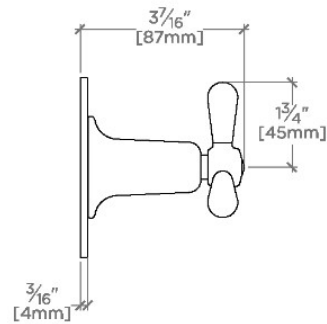

TECHNICAL DETAILS

Fittings Hole Diameter: 2"
Handle Turn Angle: Full Turn
Number Of Holes: One Hole
Primary Material: Brass

INSPIRATION

This new American classic was designed with simplicity in mind. Featuring streamlined forms and honest details, it's the epitome of quiet elegance.

CODES & STANDARDS

PRODUCT FEATURES

Features All Metal Tri-Spoke Handle

For use with a Thermostatic shower system and three waterway outlets such as a handshower, shower head, and tub spout

Feature Roman Numerals representing outlet position

Stocked in Nickel and Brass

Requires rough valve, sold separately: GUDV66

CERTIFICATIONS

PRODUCT (NOTES)

RIVERUN

RR3T02

Riverun Three Way Diverter Valve Trim for Thermostatic with Roman Numerals and Tri-Spoke Handle

TOP VIEW SCALE: 3"=1'-0"

FRONT VIEW SCALE: 3"=1'-0"

SIDE VIEW SCALE: 3"=1'-0"