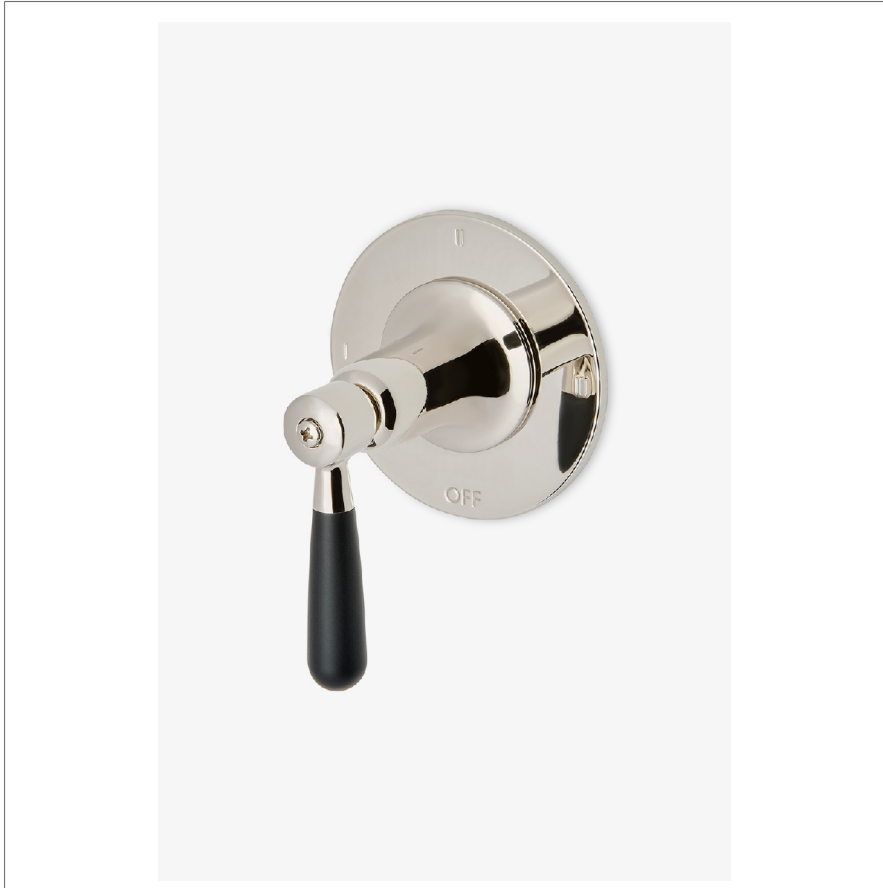

## RIVERUN

RR3T10

Riverun Three Way Diverter Valve Trim for Thermostatic with Roman Numerals and Two-Tone Lever Handle

SHOWN IN RIVERUN THREE WAY DIVERTER VALVE TRIM FOR THERMOSTATIC WITH ROMAN NUMERALS AND TWO-TONE LEVER HANDLE | RR3T10

### TECHNICAL DETAILS

Fittings Hole Diameter: 2"  
Handle Turn Angle: Full Turn  
Number Of Holes: One Hole  
Primary Material: Brass

### PRODUCT FEATURES

Features Two-Tone Lever Handle

For use with a Thermostatic shower system and three waterway outlets such as a handshower, shower head, and tub spout

Feature Roman Numerals representing outlet position

Stocked in Nickel/Matte Black and Brass/Matte Black

Requires rough valve, sold separately: GUDV66