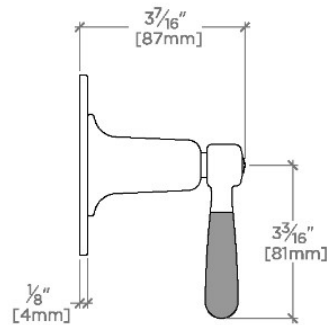

### TECHNICAL DETAILS

Fittings Hole Diameter: 2"  
Handle Turn Angle: Full Turn  
Number Of Holes: One Hole  
Primary Material: Brass

## RIVERUN

RR3T10

Riverun Three Way Diverter Valve Trim for Thermostatic with Roman Numerals and Two-Tone Lever Handle

TOP VIEW SCALE: 3"=1'-0"

FRONT VIEW SCALE: 3"=1'-0"

SIDE VIEW SCALE: 3"=1'-0"