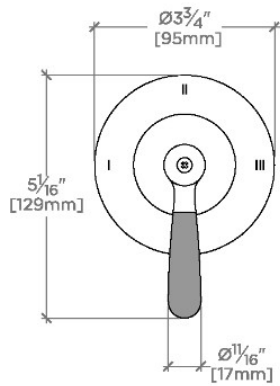

### TECHNICAL DETAILS

Fittings Hole Diameter: 2"  
Handle Turn Angle: Full Turn  
Number Of Holes: One Hole  
Primary Material: Brass

## RIVERUN

RR3T10

Riverun Three Way Diverter Valve Trim for Thermostatic with Roman Numerals and Two-Tone Lever Handle

TOP VIEW SCALE: 3"=1'-0"

FRONT VIEW SCALE: 3"=1'-0"

SIDE VIEW SCALE: 3"=1'-0"