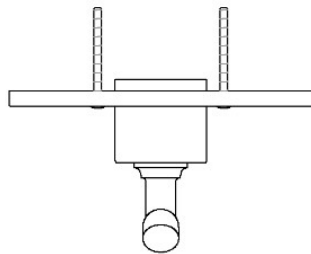

### TECHNICAL DETAILS

Fittings Hole Diameter: 3 1/2"  
Integrated Diverter: N  
Primary Material: Brass

## BOND

BPB110

Bond Solo Series Square Pressure Balance Control Valve  
Trim with Lever Handle

TOP VIEW SCALE: 3"=1'-0"

FRONT VIEW SCALE: 3"=1'-0"

SIDE VIEW SCALE: 3"=1'-0"