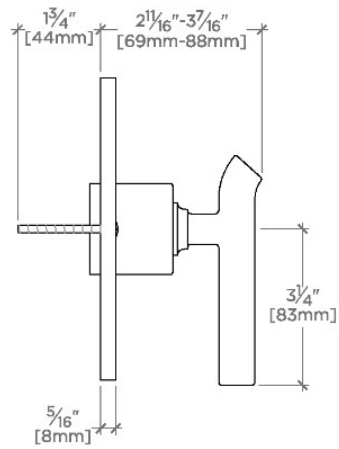

### TECHNICAL DETAILS

Fittings Hole Diameter: 3 1/2"  
Integrated Diverter: N  
Primary Material: Brass

## BOND

BPB110

Bond Solo Series Square Pressure Balance Control Valve  
Trim with Lever Handle

TOP VIEW SCALE: 3"=1'-0"

FRONT VIEW SCALE: 3"=1'-0"

SIDE VIEW SCALE: 3"=1'-0"