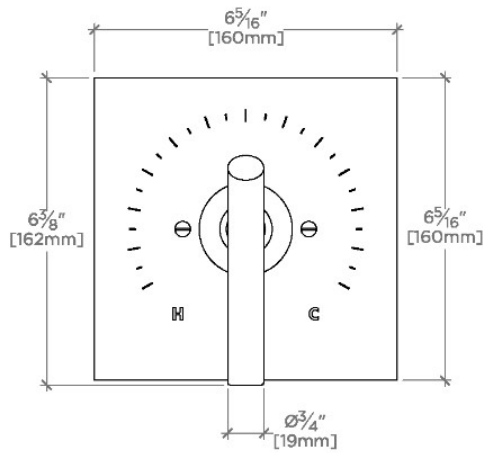

### TECHNICAL DETAILS

Fittings Hole Diameter: 3 1/2"  
Integrated Diverter: N  
Primary Material: Brass

## BOND

BPB110

Bond Solo Series Square Pressure Balance Control Valve  
Trim with Lever Handle

TOP VIEW SCALE: 3"=1'-0"

FRONT VIEW SCALE: 3"=1'-0"

SIDE VIEW SCALE: 3"=1'-0"