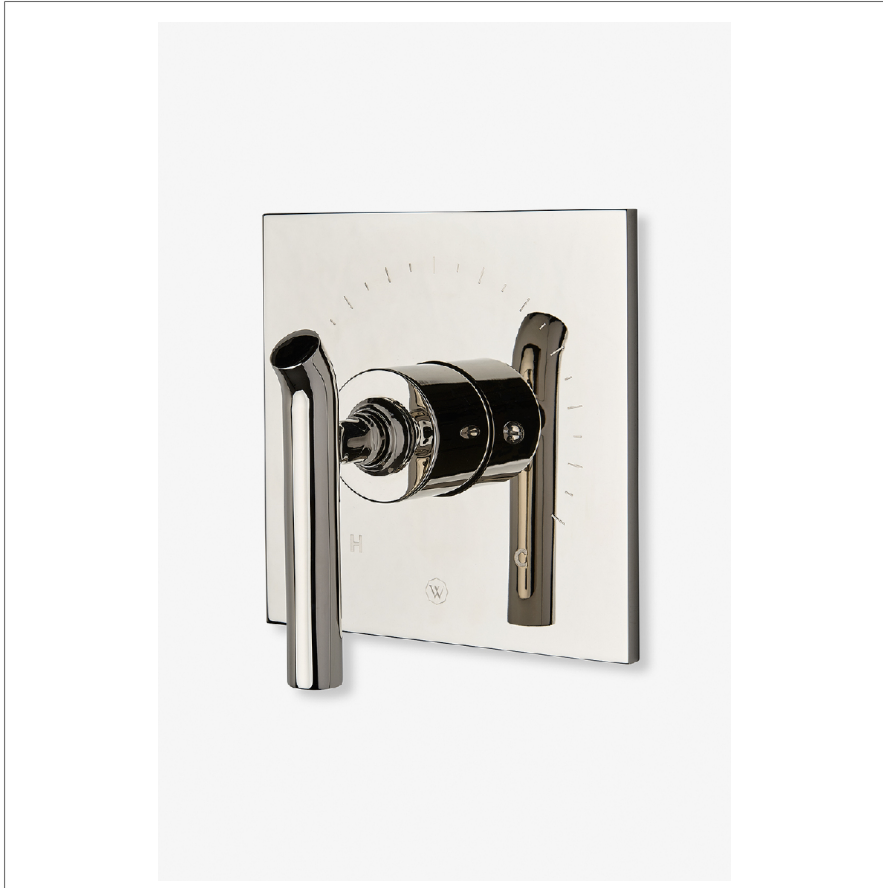

## BOND

BPB110

Bond Solo Series Square Pressure Balance Control Valve  
Trim with Lever Handle

SHOWN IN BOND SOLO SERIES SQUARE PRESSURE BALANCE CONTROL VALVE TRIM WITH LEVER HANDLE | BPB110

### TECHNICAL DETAILS

Fittings Hole Diameter: 3 1/2"  
Integrated Diverter: N  
Primary Material: Brass

### PRODUCT FEATURES

Lever Handle

Adjust the single handle control to switch water on and adjust temperature

Features anti-scald protection through an integrated high limit safety stop

Stocked in Chrome, Nickel, Brass and Dark Nickel

## BOND

BPB110

Bond Solo Series Square Pressure Balance Control Valve  
Trim with Lever Handle

TOP VIEW SCALE: 3"=1'-0"

FRONT VIEW SCALE: 3"=1'-0"

SIDE VIEW SCALE: 3"=1'-0"