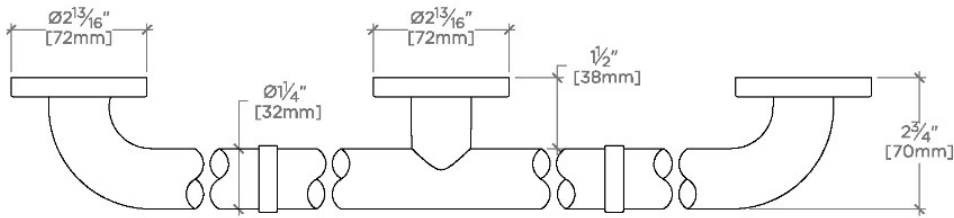

ESSENTIALS

EGB236

Essentials Modern 36" Grab Bar

SHOWN IN ESSENTIALS MODERN 36" GRAB BAR | EGB236

TECHNICAL DETAILS

INSPIRATION

CODES & STANDARDS

Products comply with ASTM F446- Standard Consumer Safety Specification for Grab Bars and Accessories Installed in the Bathing Area.

PRODUCT FEATURES

Solid Brass

ADA Compliant

Can withstand 250lbs hold force

Modern Style

Center mounting post and escutcheon

CERTIFICATIONS

PRODUCT (NOTES)

Essentials Modern 36" Grab Bar

STYLE NO.	DESCRIPTION	LENGTH
EGB230	Essentials Modern 30" Grab Bar	30" [762mm]
EGB236	Essentials Modern 36" Grab Bar	36" [914mm]
EGB242	Essentials Modern 42" Grab Bar	42" [1067mm]
EGB248	Essentials Modern 48" Grab Bar	48" [1219mm]
EGB260	Essentials Modern 60" Grab Bar	60" [1524mm]

TOP VIEW

SCALE: 3"=1'-0"

FRONT VIEW

SCALE: 3"=1'-0"

SIDE VIEW

SCALE: 3"=1'-0"