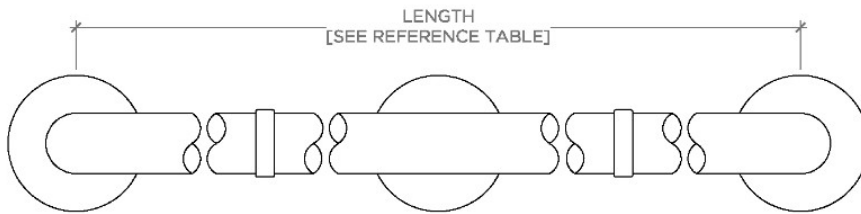

ESSENTIALS

EGB236

Essentials Modern 36" Grab Bar

SHOWN IN ESSENTIALS MODERN 36" GRAB BAR | EGB236

TECHNICAL DETAILS

INSPIRATION

CODES & STANDARDS

Products comply with ASTM F446- Standard Consumer Safety Specification for Grab Bars and Accessories Installed in the Bathing Area.

PRODUCT FEATURES

Solid Brass

ADA Compliant

Can withstand 250lbs hold force

Modern Style

Center mounting post and escutcheon

CERTIFICATIONS

PRODUCT (NOTES)

Essentials Modern 36" Grab Bar

STYLE NO.	DESCRIPTION	LENGTH
EGB230	Essentials Modern 30" Grab Bar	30" [762mm]
EGB236	Essentials Modern 36" Grab Bar	36" [914mm]
EGB242	Essentials Modern 42" Grab Bar	42" [1067mm]
EGB248	Essentials Modern 48" Grab Bar	48" [1219mm]
EGB260	Essentials Modern 60" Grab Bar	60" [1524mm]

TOP VIEW

SCALE: 3"=1'-0"

FRONT VIEW

SCALE: 3"=1'-0"

SIDE VIEW

SCALE: 3"=1'-0"