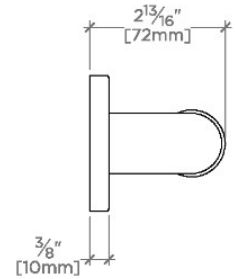

ESSENTIALS

EGB236

Essentials Modern 36" Grab Bar

SHOWN IN ESSENTIALS MODERN 36" GRAB BAR | EGB236

TECHNICAL DETAILS

INSPIRATION

CODES & STANDARDS

Products comply with ASTM F446- Standard Consumer Safety Specification for Grab Bars and Accessories Installed in the Bathing Area.

Essentials Modern 36" Grab Bar

STYLE NO.	DESCRIPTION	LENGTH
EGB230	Essentials Modern 30" Grab Bar	30" [762mm]
EGB236	Essentials Modern 36" Grab Bar	36" [914mm]
EGB242	Essentials Modern 42" Grab Bar	42" [1067mm]
EGB248	Essentials Modern 48" Grab Bar	48" [1219mm]
EGB260	Essentials Modern 60" Grab Bar	60" [1524mm]

TOP VIEW

SCALE: 3"=1'-0"

FRONT VIEW

SCALE: 3"=1'-0"

SIDE VIEW

SCALE: 3"=1'-0"