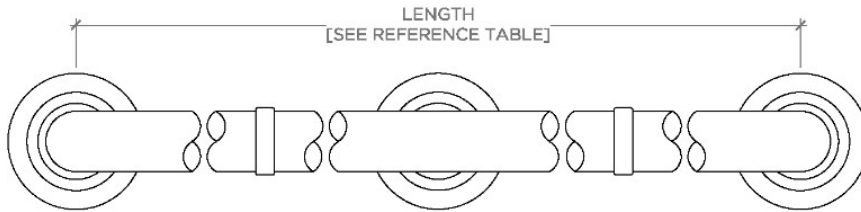

ESSENTIALS

EGB336

Essentials Transitional 36" Grab Bar

SHOWN IN ESSENTIALS TRANSITIONAL 36" GRAB BAR | EGB336

TECHNICAL DETAILS

INSPIRATION

CODES & STANDARDS

Products comply with ASTM F446- Standard Consumer Safety Specification for Grab Bars and Accessories Installed in the Bathing Area.

PRODUCT FEATURES

Solid Brass

ADA Compliant

Can withstand 250lbs hold force

Transitional Style

Center mounting post and escutcheon

CERTIFICATIONS

PRODUCT (NOTES)

Essentials Transitional 36" Grab Bar

STYLE NO.	DESCRIPTION	LENGTH
EGB330	Essentials Transitional 30" Grab Bar	30" [762mm]
EGB336	Essentials Transitional 36" Grab Bar	36" [914mm]
EGB342	Essentials Transitional 42" Grab Bar	42" [1067mm]
EGB348	Essentials Transitional 48" Grab Bar	48" [1219mm]
EGB360	Essentials Transitional 60" Grab Bar	60" [1524mm]

TOP VIEW

SCALE: 3"=1'-0"

FRONT VIEW

SCALE: 3"=1'-0"

SIDE VIEW

SCALE: 3"=1'-0"