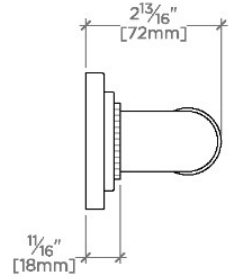

ESSENTIALS

EGB336

Essentials Transitional 36" Grab Bar

SHOWN IN ESSENTIALS TRANSITIONAL 36" GRAB BAR | EGB336

TECHNICAL DETAILS

INSPIRATION

CODES & STANDARDS

Products comply with ASTM F446- Standard Consumer Safety Specification for Grab Bars and Accessories Installed in the Bathing Area.

Essentials Transitional 36" Grab Bar

STYLE NO.	DESCRIPTION	LENGTH
EGB330	Essentials Transitional 30" Grab Bar	30" [762mm]
EGB336	Essentials Transitional 36" Grab Bar	36" [914mm]
EGB342	Essentials Transitional 42" Grab Bar	42" [1067mm]
EGB348	Essentials Transitional 48" Grab Bar	48" [1219mm]
EGB360	Essentials Transitional 60" Grab Bar	60" [1524mm]

TOP VIEW

SCALE: 3"=1'-0"

FRONT VIEW

SCALE: 3"=1'-0"

SIDE VIEW

SCALE: 3"=1'-0"