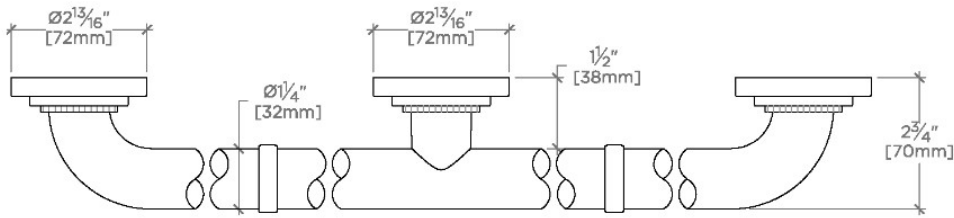

ESSENTIALS

EGB336

Essentials Transitional 36" Grab Bar

SHOWN IN ESSENTIALS TRANSITIONAL 36" GRAB BAR | EGB336

TECHNICAL DETAILS

INSPIRATION

CODES & STANDARDS

Products comply with ASTM F446- Standard Consumer Safety Specification for Grab Bars and Accessories Installed in the Bathing Area.

PRODUCT FEATURES

Solid Brass

ADA Compliant

Can withstand 250lbs hold force

Transitional Style

Center mounting post and escutcheon

CERTIFICATIONS

PRODUCT (NOTES)

Essentials Transitional 36" Grab Bar

STYLE NO.	DESCRIPTION	LENGTH
EGB330	Essentials Transitional 30" Grab Bar	30" [762mm]
EGB336	Essentials Transitional 36" Grab Bar	36" [914mm]
EGB342	Essentials Transitional 42" Grab Bar	42" [1067mm]
EGB348	Essentials Transitional 48" Grab Bar	48" [1219mm]
EGB360	Essentials Transitional 60" Grab Bar	60" [1524mm]

TOP VIEW

SCALE: 3"=1'-0"

FRONT VIEW

SCALE: 3"=1'-0"

SIDE VIEW

SCALE: 3"=1'-0"