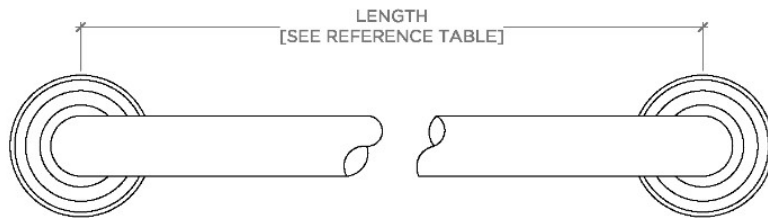

ESSENTIALS

EGB118

Essentials Classic 18" Grab Bar

SHOWN IN ESSENTIALS CLASSIC 18" GRAB BAR | EGB118

TECHNICAL DETAILS

INSPIRATION

CODES & STANDARDS

Products comply with ASTM F446- Standard Consumer Safety Specification for Grab Bars and Accessories Installed in the Bathing Area.

WATERWORKS

ESSENTIALS

EGB118

Essentials Classic 18" Grab Bar

STYLE NO.	DESCRIPTION	LENGTH
EGB112	Essentials Classic 12" Grab Bar	12" [305mm]
EGB118	Essentials Classic 18" Grab Bar	18" [457mm]
EGB124	Essentials Classic 24" Grab Bar	24" [610mm]

TOP VIEW

SCALE: 3"=1'-0"

FRONT VIEW

SCALE: 3"=1'-0"

SIDE VIEW

SCALE: 3"=1'-0"