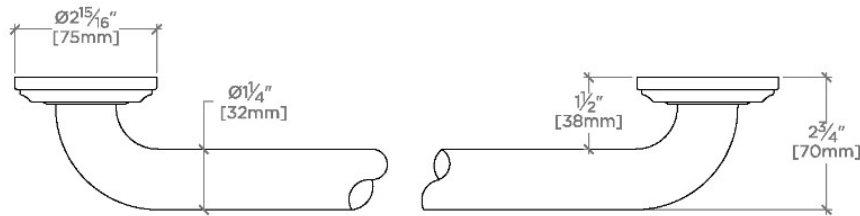

ESSENTIALS

EGB118

Essentials Classic 18" Grab Bar

SHOWN IN ESSENTIALS CLASSIC 18" GRAB BAR | EGB118

TECHNICAL DETAILS

INSPIRATION

CODES & STANDARDS

Products comply with ASTM F446- Standard Consumer Safety Specification for Grab Bars and Accessories Installed in the Bathing Area.

PRODUCT FEATURES

Solid Brass

ADA Compliant

Can withstand 250lbs hold force

Classic Style

Center mounting post and escutcheon

CERTIFICATIONS

PRODUCT (NOTES)

WATERWORKS

ESSENTIALS

EGB118

Essentials Classic 18" Grab Bar

STYLE NO.	DESCRIPTION	LENGTH
EGB112	Essentials Classic 12" Grab Bar	12" [305mm]
EGB118	Essentials Classic 18" Grab Bar	18" [457mm]
EGB124	Essentials Classic 24" Grab Bar	24" [610mm]

TOP VIEW

SCALE: 3"=1'-0"

FRONT VIEW

SCALE: 3"=1'-0"

SIDE VIEW

SCALE: 3"=1'-0"