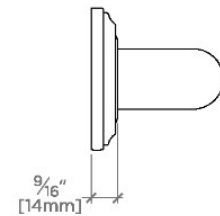

ESSENTIALS

EGB118

Essentials Classic 18" Grab Bar

SHOWN IN ESSENTIALS CLASSIC 18" GRAB BAR | EGB118

TECHNICAL DETAILS

INSPIRATION

CODES & STANDARDS

Products comply with ASTM F446- Standard Consumer Safety Specification for Grab Bars and Accessories Installed in the Bathing Area.

WATERWORKS

ESSENTIALS

EGB118

Essentials Classic 18" Grab Bar

STYLE NO.	DESCRIPTION	LENGTH
EGB112	Essentials Classic 12" Grab Bar	12" [305mm]
EGB118	Essentials Classic 18" Grab Bar	18" [457mm]
EGB124	Essentials Classic 24" Grab Bar	24" [610mm]

TOP VIEW

SCALE: 3"=1'-0"

FRONT VIEW

SCALE: 3"=1'-0"

SIDE VIEW

SCALE: 3"=1'-0"