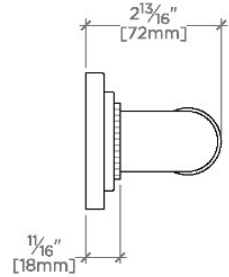

## EGB330

Essentials Transitional 30" Grab Bar

STYLE NO.	DESCRIPTION	LENGTH
EGB330	Essentials Transitional 30" Grab Bar	30" [762mm]
EGB336	Essentials Transitional 36" Grab Bar	36" [914mm]
EGB342	Essentials Transitional 42" Grab Bar	42" [1067mm]
EGB348	Essentials Transitional 48" Grab Bar	48" [1219mm]
EGB360	Essentials Transitional 60" Grab Bar	60" [1524mm]

TOP VIEW

SCALE: 3"=1'-0"

FRONT VIEW

SCALE: 3"=1'-0"

SIDE VIEW

SCALE: 3"=1'-0"