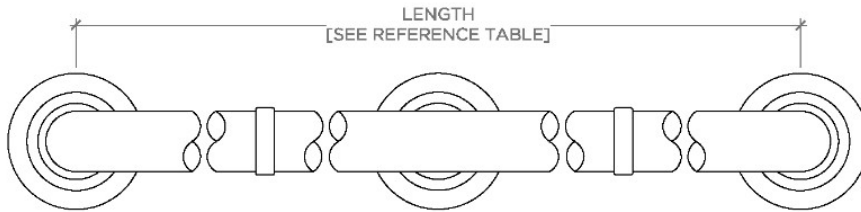

## EGB330

Essentials Transitional 30" Grab Bar

STYLE NO.	DESCRIPTION	LENGTH
EGB330	Essentials Transitional 30" Grab Bar	30" [762mm]
EGB336	Essentials Transitional 36" Grab Bar	36" [914mm]
EGB342	Essentials Transitional 42" Grab Bar	42" [1067mm]
EGB348	Essentials Transitional 48" Grab Bar	48" [1219mm]
EGB360	Essentials Transitional 60" Grab Bar	60" [1524mm]

TOP VIEW

SCALE: 3"=1'-0"

FRONT VIEW

SCALE: 3"=1'-0"

SIDE VIEW

SCALE: 3"=1'-0"