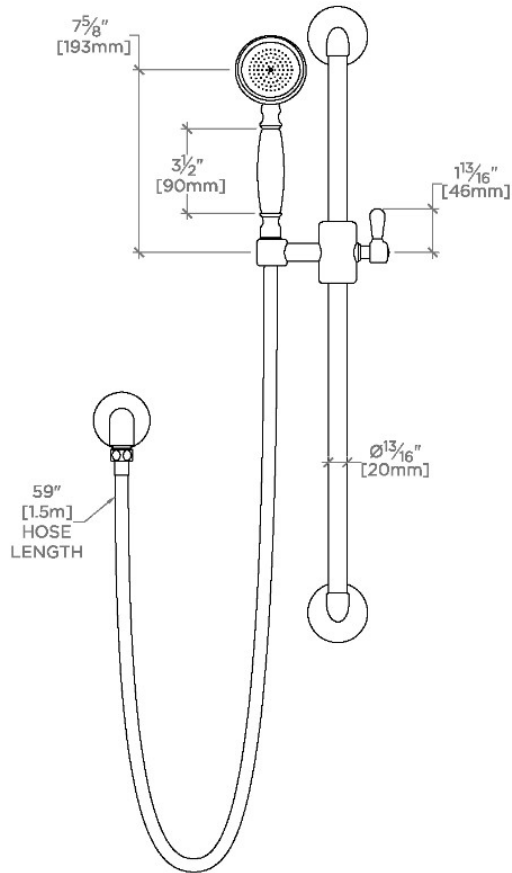

CODES & STANDARDS

PRODUCT FEATURES

2 3/4" head

Features a Fixed Spray Pattern

Stocked in Nickel and Brass

Available in 1.75gpm (6.6L/min) flow rate

CERTIFICATIONS

PRODUCT (NOTES)

WATERWORKS

RIVERUN

RRHS10

Riverun Handshower on Bar

TOP VIEW

SCALE: $1\frac{1}{2}"=1'-0"$

ADAPTER INCLUDED -
INTERNATIONAL USE ONLY

FRONT VIEW

SCALE: $1\frac{1}{2}"=1'-0"$

SIDE VIEW

SCALE: $1\frac{1}{2}"=1'-0"$