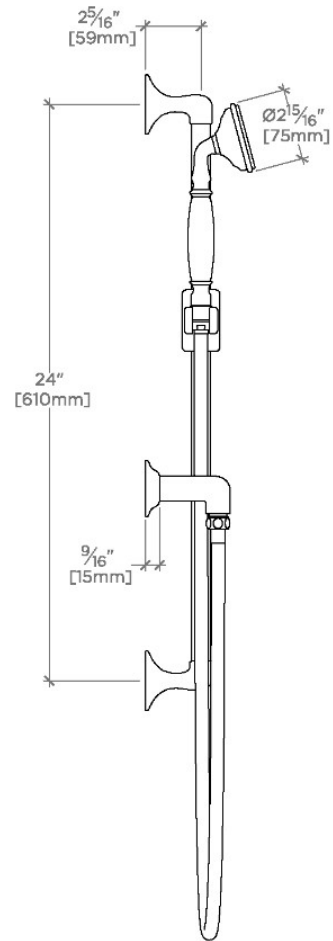

RIVERUN

RRHS10

Riverun Handshower on Bar

SHOWN IN RIVERUN HANDSHOWER ON BAR | RRHS10

TECHNICAL DETAILS

INSPIRATION

This new American classic was designed with simplicity in mind. Featuring streamlined forms and honest details, it's the epitome of quiet elegance.

CODES & STANDARDS

PRODUCT FEATURES

2 3/4" head

Features a Fixed Spray Pattern

Stocked in Nickel and Brass

Available in 1.75gpm (6.6L/min) flow rate

CERTIFICATIONS

PRODUCT (NOTES)

WATERWORKS

RIVERUN

RRHS10

Riverun Handshower on Bar

TOP VIEW

SCALE: $1\frac{1}{2}"=1'-0"$

ADAPTER INCLUDED -
INTERNATIONAL USE ONLY

FRONT VIEW

SCALE: $1\frac{1}{2}"=1'-0"$

SIDE VIEW

SCALE: $1\frac{1}{2}"=1'-0"$