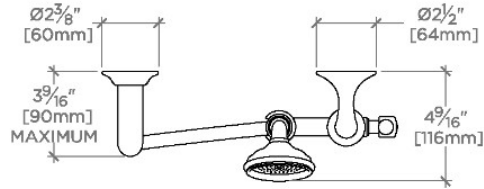

CODES & STANDARDS

PRODUCT FEATURES

2 3/4" head

Features a Fixed Spray Pattern

Stocked in Nickel and Brass

Available in 1.75gpm (6.6L/min) flow rate

CERTIFICATIONS

PRODUCT (NOTES)

WATERWORKS

RIVERUN

RRHS10

Riverun Handshower on Bar

TOP VIEW

SCALE: $1\frac{1}{2}"=1'-0"$

ADAPTER INCLUDED -
INTERNATIONAL USE ONLY

FRONT VIEW

SCALE: $1\frac{1}{2}"=1'-0"$

SIDE VIEW

SCALE: $1\frac{1}{2}"=1'-0"$