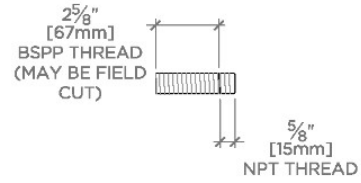

CODES & STANDARDS

PRODUCT FEATURES

2 3/4" head

Features a Fixed Spray Pattern

Stocked in Nickel and Brass

Available in 1.75gpm (6.6L/min) flow rate

CERTIFICATIONS

PRODUCT (NOTES)

WATERWORKS

RIVERUN

RRHS10

Riverun Handshower on Bar

TOP VIEW

SCALE: $1\frac{1}{2}"=1'-0"$

ADAPTER INCLUDED -
INTERNATIONAL USE ONLY

FRONT VIEW

SCALE: $1\frac{1}{2}"=1'-0"$

SIDE VIEW

SCALE: $1\frac{1}{2}"=1'-0"$