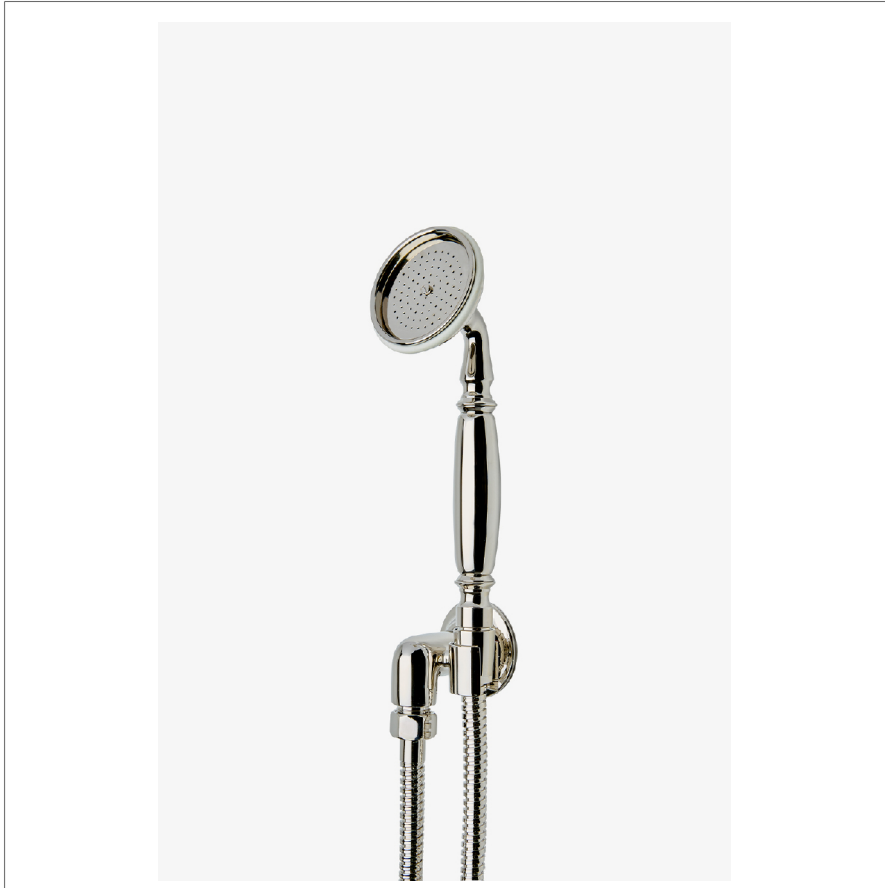

RIVERUN

RRHS01

Riverun Handshower on Hook

SHOWN IN RIVERUN HANDSHOWER ON HOOK | RRHS01

TECHNICAL DETAILS

INSPIRATION

This new American classic was designed with simplicity in mind. Featuring streamlined forms and honest details, it's the epitome of quiet elegance.

CODES & STANDARDS

PRODUCT FEATURES

2 3/4" head

Features a Fixed Spray Pattern

Stocked in Nickel and Brass

Available in 1.75gpm (6.6L/min) flow rate

CERTIFICATIONS

PRODUCT (NOTES)

WATERWORKS

RIVERUN

RRHS01

Riverun Handshower on Hook

TOP VIEW

SCALE: 3"=1'-0"

ADAPTER INCLUDED - INTERNATIONAL USE ONLY

FRONT VIEW

SCALE: 3"=1'-0"

SIDE VIEW

SCALE: 3"=1'-0"