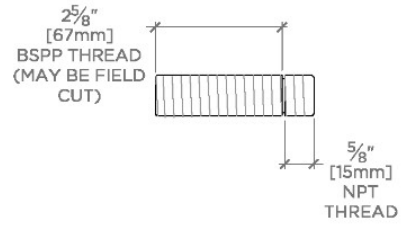

CODES & STANDARDS

PRODUCT FEATURES

2 3/4" head

Features a Fixed Spray Pattern

Stocked in Nickel and Brass

Available in 1.75gpm (6.6L/min) flow rate

CERTIFICATIONS

PRODUCT (NOTES)

WATERWORKS

RIVERUN

RRHS01

Riverun Handshower on Hook

TOP VIEW

SCALE: 3"=1'-0"

ADAPTER INCLUDED - INTERNATIONAL USE ONLY

FRONT VIEW

SCALE: 3"=1'-0"

SIDE VIEW

SCALE: 3"=1'-0"