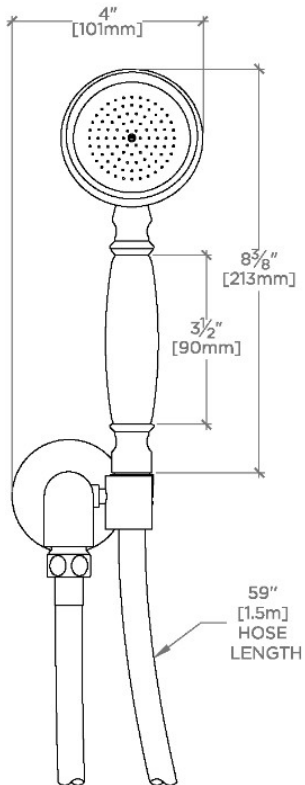

CODES & STANDARDS

PRODUCT FEATURES

2 3/4" head

Features a Fixed Spray Pattern

Stocked in Nickel and Brass

Available in 1.75gpm (6.6L/min) flow rate

CERTIFICATIONS

PRODUCT (NOTES)

WATERWORKS

RIVERUN

RRHS01

Riverun Handshower on Hook

TOP VIEW

SCALE: 3"=1'-0"

ADAPTER INCLUDED - INTERNATIONAL USE ONLY

FRONT VIEW

SCALE: 3"=1'-0"

SIDE VIEW

SCALE: 3"=1'-0"