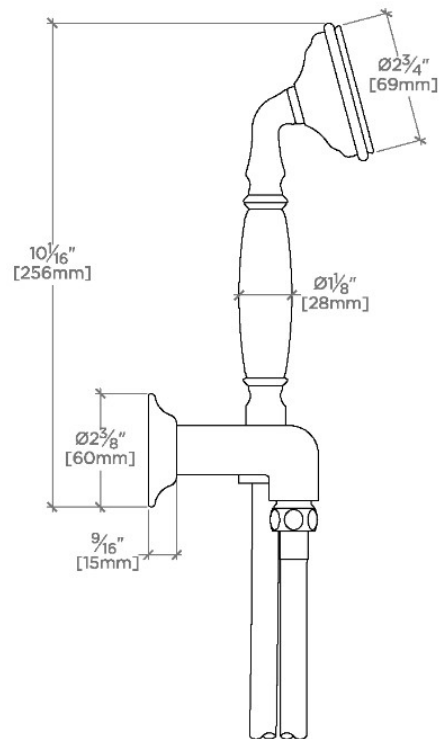

CODES & STANDARDS

PRODUCT FEATURES

2 3/4" head

Features a Fixed Spray Pattern

Stocked in Nickel and Brass

Available in 1.75gpm (6.6L/min) flow rate

CERTIFICATIONS

PRODUCT (NOTES)

WATERWORKS

RIVERUN

RRHS01

Riverun Handshower on Hook

TOP VIEW

SCALE: 3"=1'-0"

ADAPTER INCLUDED - INTERNATIONAL USE ONLY

FRONT VIEW

SCALE: 3"=1'-0"

SIDE VIEW

SCALE: 3"=1'-0"