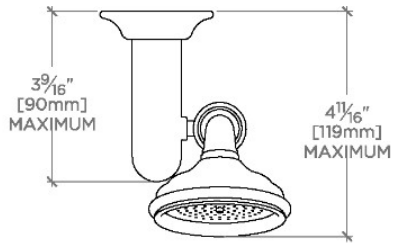

CODES & STANDARDS

PRODUCT FEATURES

2 3/4" head

Features a Fixed Spray Pattern

Stocked in Nickel and Brass

Available in 1.75gpm (6.6L/min) flow rate

CERTIFICATIONS

PRODUCT (NOTES)

WATERWORKS

RIVERUN

RRHS01

Riverun Handshower on Hook

TOP VIEW

SCALE: 3"=1'-0"

ADAPTER INCLUDED - INTERNATIONAL USE ONLY

FRONT VIEW

SCALE: 3"=1'-0"

SIDE VIEW

SCALE: 3"=1'-0"