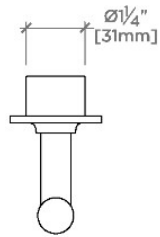

BOND

BVC120

Bond Solo Series Volume Control with Straight Lever Handle

SHOWN IN BOND SOLO SERIES VOLUME CONTROL WITH STRAIGHT LEVER HANDLE | BVC120

TECHNICAL DETAILS

ADA Compliance: Yes
Fittings Hole Diameter: 1 3/8"
Handle Turn Angle: Quarter Turn
Number Of Holes: One Hole
Primary Material: Brass

Used to control water flow to a single waterway outlet such as a showerhead, handshower, or tub spout

Stocked in Chrome, Nickel, Brass and Dark Nickel

Requires rough valve, sold separately: GUV18/ GUV19 (1/2") or GUV16 /GUV17 (3/4")

CERTIFICATIONS

PRODUCT (NOTES)

Bond Solo Series Volume Control with Straight Lever Handle

TOP VIEW SCALE: 3"=1'-0"

FRONT VIEW SCALE: 3"=1'-0"

SIDE VIEW SCALE: 3"=1'-0"