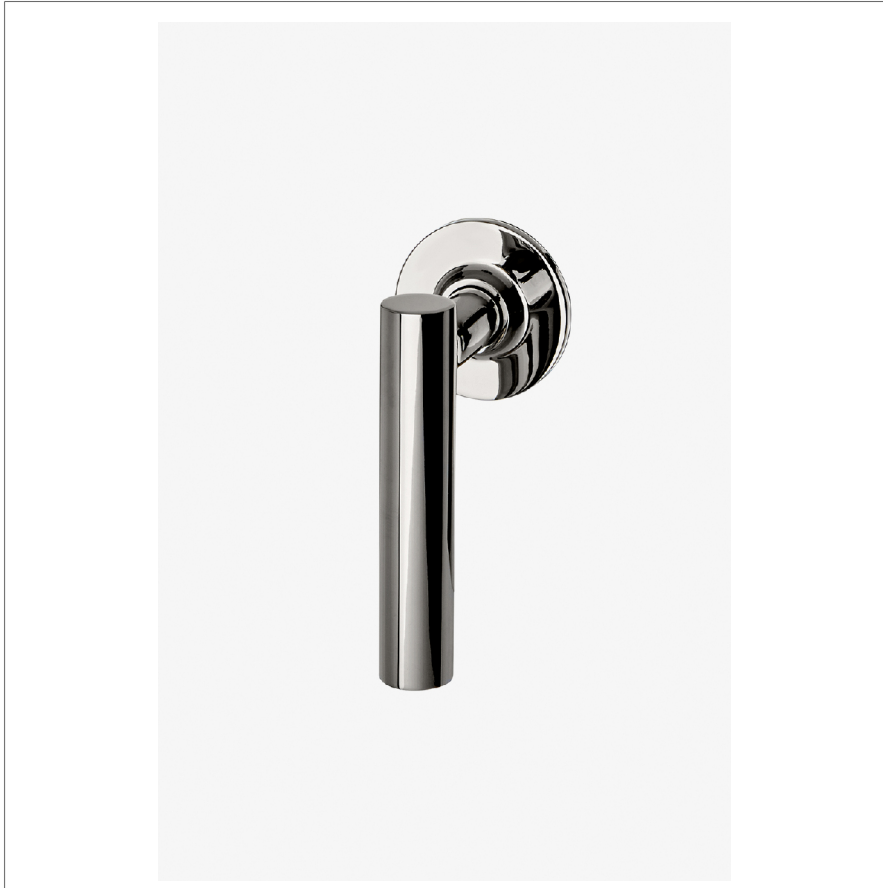

BOND

BVC120

Bond Solo Series Volume Control with Straight Lever Handle

SHOWN IN BOND SOLO SERIES VOLUME CONTROL WITH STRAIGHT LEVER HANDLE | BVC120

TECHNICAL DETAILS

ADA Compliance: Yes
Fittings Hole Diameter: 1 3/8"
Handle Turn Angle: Quarter Turn
Number Of Holes: One Hole
Primary Material: Brass

INSPIRATION

Modern designs infused with rare soul and artistry. Explore our wide range of Bond bath and kitchen elements, from fittings to fixtures to hardware.

CODES & STANDARDS

PRODUCT FEATURES

Lever Handle

Used to control water flow to a single waterway outlet such as a showerhead, handshower, or tub spout

Stocked in Chrome, Nickel, Brass and Dark Nickel

Requires rough valve, sold separately: GUV18/ GUV19 (1/2") or GUV16 /GUV17 (3/4")

CERTIFICATIONS

PRODUCT (NOTES)

Bond Solo Series Volume Control with Straight Lever Handle

TOP VIEW SCALE: 3"=1'-0"

FRONT VIEW SCALE: 3"=1'-0"

SIDE VIEW SCALE: 3"=1'-0"