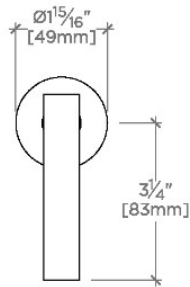

BOND

BVC120

Bond Solo Series Volume Control with Straight Lever Handle

SHOWN IN BOND SOLO SERIES VOLUME CONTROL WITH STRAIGHT LEVER HANDLE | BVC120

TECHNICAL DETAILS

ADA Compliance: Yes
Fittings Hole Diameter: 1 3/8"
Handle Turn Angle: Quarter Turn
Number Of Holes: One Hole
Primary Material: Brass

Used to control water flow to a single waterway outlet such as a showerhead, handshower, or tub spout

Stocked in Chrome, Nickel, Brass and Dark Nickel

Requires rough valve, sold separately: GUV18/ GUV19 (1/2") or GUV16 /GUV17 (3/4")

CERTIFICATIONS

PRODUCT (NOTES)

Bond Solo Series Volume Control with Straight Lever Handle

TOP VIEW SCALE: 3"=1'-0"

FRONT VIEW SCALE: 3"=1'-0"

SIDE VIEW SCALE: 3"=1'-0"