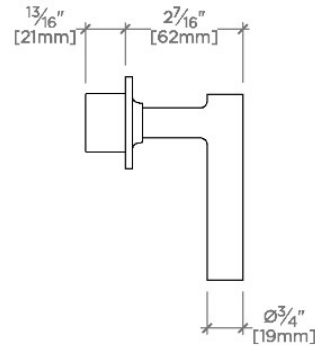

BOND

BVC120

Bond Solo Series Volume Control with Straight Lever Handle

SHOWN IN BOND SOLO SERIES VOLUME CONTROL WITH STRAIGHT LEVER HANDLE | BVC120

TECHNICAL DETAILS

ADA Compliance: Yes
Fittings Hole Diameter: 1 3/8"
Handle Turn Angle: Quarter Turn
Number Of Holes: One Hole
Primary Material: Brass

Used to control water flow to a single waterway outlet such as a showerhead, handshower, or tub spout

Stocked in Chrome, Nickel, Brass and Dark Nickel

Requires rough valve, sold separately: GUV18/ GUV19 (1/2") or GUV16 /GUV17 (3/4")

CERTIFICATIONS

PRODUCT (NOTES)

Bond Solo Series Volume Control with Straight Lever Handle

TOP VIEW SCALE: 3"=1'-0"

FRONT VIEW SCALE: 3"=1'-0"

SIDE VIEW SCALE: 3"=1'-0"