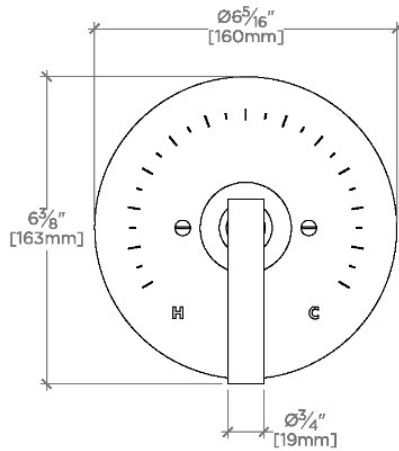

### TECHNICAL DETAILS

Fittings Hole Diameter: 3 1/2"  
Number Of Holes: One Hole  
Primary Material: Brass

## BOND

BPB220

Bond Solo Series Round Pressure Balance Control Valve with Straight Lever Handle

TOP VIEW SCALE: 3"=1'-0"

FRONT VIEW SCALE: 3"=1'-0"

SIDE VIEW SCALE: 3"=1'-0"