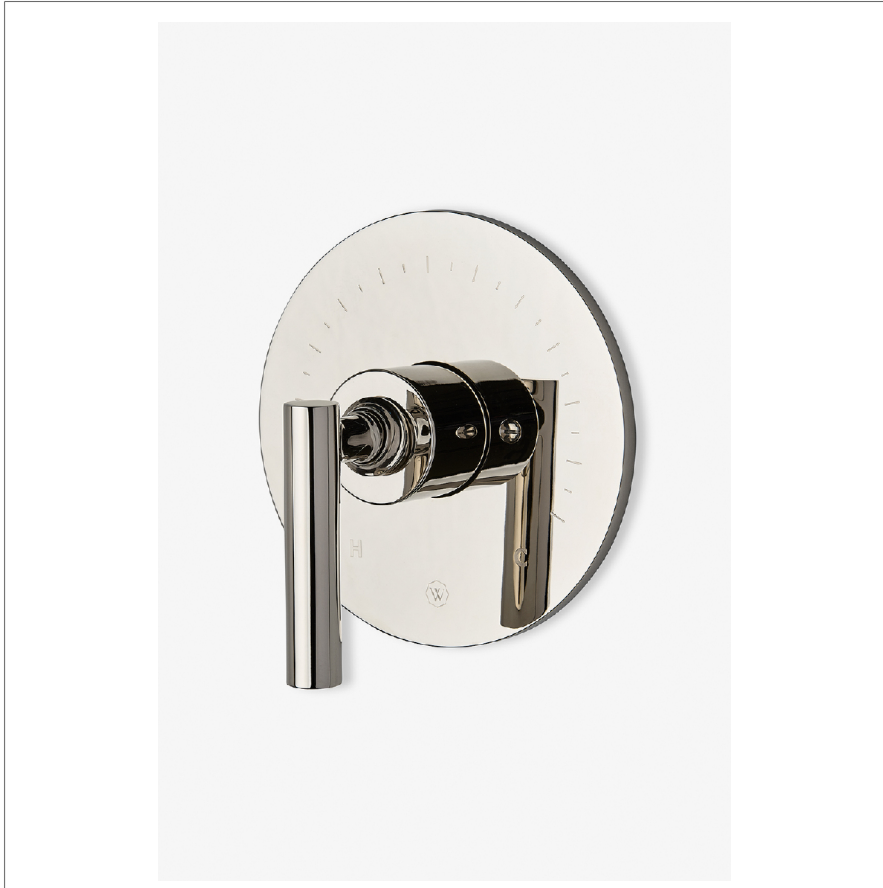

## BOND

BPB220

Bond Solo Series Round Pressure Balance Control Valve with Straight Lever Handle

SHOWN IN BOND SOLO SERIES ROUND PRESSURE BALANCE CONTROL VALVE WITH STRAIGHT LEVER HANDLE | BPB220

### TECHNICAL DETAILS

Fittings Hole Diameter: 3 1/2"  
Number Of Holes: One Hole  
Primary Material: Brass

### PRODUCT FEATURES

Lever Handle

Stocked in Chrome, Nickel, Brass and Dark Nickel

Requires valve, sold separately, GUPB81 (USA) or GU81PB (UK/International)

## BOND

BPB220

Bond Solo Series Round Pressure Balance Control Valve with Straight Lever Handle

TOP VIEW SCALE: 3"=1'-0"

FRONT VIEW SCALE: 3"=1'-0"

SIDE VIEW SCALE: 3"=1'-0"