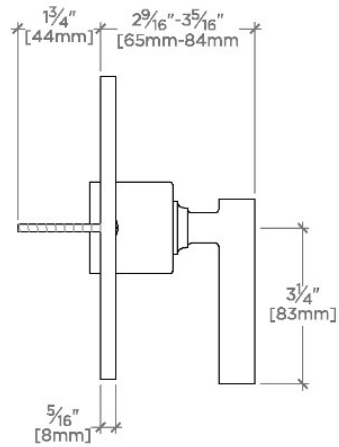

### TECHNICAL DETAILS

Fittings Hole Diameter: 3 1/2"  
Number Of Holes: One Hole  
Primary Material: Brass

## BOND

BPB220

Bond Solo Series Round Pressure Balance Control Valve with Straight Lever Handle

TOP VIEW SCALE: 3"=1'-0"

FRONT VIEW SCALE: 3"=1'-0"

SIDE VIEW SCALE: 3"=1'-0"