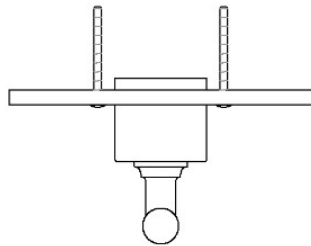

### TECHNICAL DETAILS

Fittings Hole Diameter: 3 1/2"  
Number Of Holes: One Hole  
Primary Material: Brass

## BOND

BPB220

Bond Solo Series Round Pressure Balance Control Valve with Straight Lever Handle

TOP VIEW SCALE: 3"=1'-0"

FRONT VIEW SCALE: 3"=1'-0"

SIDE VIEW SCALE: 3"=1'-0"