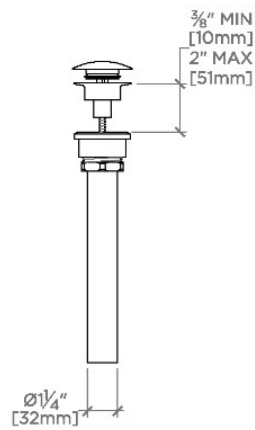

### TECHNICAL DETAILS

ADA Compliance: Yes  
 Drain Depth Maximum: 2 5/8"  
 Drain Depth Minimum: 3/8"  
 Drain Hole Diameter: 1 3/4"  
 Drain Style: Push Touch  
 Fittings Hole Diameter: 1 3/8"  
 Handle Spread Maximum: 8"  
 Handle Spread Minimum: 8"  
 Handle Turn Angle: Quarter Turn Each Way  
 Inlet Connection Size: 1/2"  
 Inlet Connection Type: Female NPT  
 Number Of Holes: Three Hole  
 Primary Material: Brass  
 Restricted Maximum Flow Rate: 1.2 gpm  
 Spout Swivel: N  
 Water Pressure Maximum: 85.0 psi  
 Water Pressure Minimum: 20.0 psi  
 Water Pressure Recommended: 45.0 psi

## BLS75C

Bond Union Series Wall Mounted Lavatory Faucet with Guilloche Link Knob Handles

TOP VIEW

SCALE:  $\frac{1}{2}"=1'-0"$

ADAPTER INCLUDED - INTERNATIONAL USE ONLY

FRONT VIEW

SCALE:  $\frac{1}{2}"=1'-0"$

SIDE VIEW

SCALE:  $\frac{1}{2}"=1'-0"$