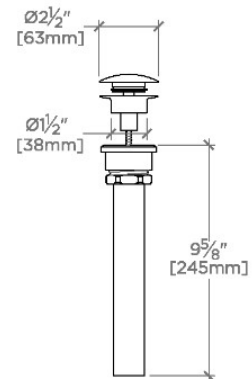

### TECHNICAL DETAILS

ADA Compliance: Yes  
 Drain Depth Maximum: 2 5/8"  
 Drain Depth Minimum: 3/8"  
 Drain Hole Diameter: 1 3/4"  
 Drain Style: Push Touch  
 Fittings Hole Diameter: 1 3/8"  
 Handle Spread Maximum: 8"  
 Handle Spread Minimum: 8"  
 Handle Turn Angle: Quarter Turn Each Way  
 Inlet Connection Size: 1/2"  
 Inlet Connection Type: Female NPT  
 Number Of Holes: Three Hole  
 Primary Material: Brass  
 Restricted Maximum Flow Rate: 1.2 gpm  
 Spout Swivel: N  
 Water Pressure Maximum: 85.0 psi  
 Water Pressure Minimum: 20.0 psi  
 Water Pressure Recommended: 45.0 psi

## BLS75C

Bond Union Series Wall Mounted Lavatory Faucet with Guilloche Link Knob Handles

TOP VIEW

SCALE:  $\frac{1}{2}"=1'-0"$

ADAPTER INCLUDED - INTERNATIONAL USE ONLY

FRONT VIEW

SCALE:  $\frac{1}{2}"=1'-0"$

SIDE VIEW

SCALE:  $\frac{1}{2}"=1'-0"$