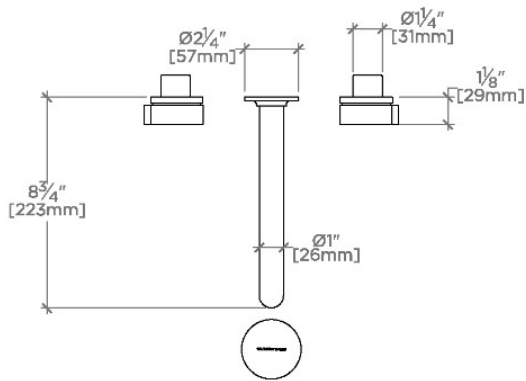

### TECHNICAL DETAILS

ADA Compliance: Yes  
 Drain Depth Maximum: 2 5/8"  
 Drain Depth Minimum: 3/8"  
 Drain Hole Diameter: 1 3/4"  
 Drain Style: Push Touch  
 Fittings Hole Diameter: 1 3/8"  
 Handle Spread Maximum: 8"  
 Handle Spread Minimum: 8"  
 Handle Turn Angle: Quarter Turn Each Way  
 Inlet Connection Size: 1/2"  
 Inlet Connection Type: Female NPT  
 Number Of Holes: Three Hole  
 Primary Material: Brass  
 Restricted Maximum Flow Rate: 1.2 gpm  
 Spout Swivel: N  
 Water Pressure Maximum: 85.0 psi  
 Water Pressure Minimum: 20.0 psi  
 Water Pressure Recommended: 45.0 psi

## BLS75C

Bond Union Series Wall Mounted Lavatory Faucet with Guilloche Link Knob Handles

TOP VIEW

SCALE:  $\frac{1}{2}"=1'-0"$

ADAPTER INCLUDED - INTERNATIONAL USE ONLY

FRONT VIEW

SCALE:  $\frac{1}{2}"=1'-0"$

SIDE VIEW

SCALE:  $\frac{1}{2}"=1'-0"$