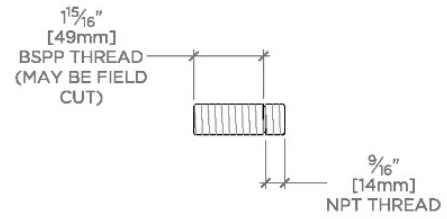

## BLS75C

Bond Union Series Wall Mounted Lavatory Faucet with Guilloche Link Knob Handles

TOP VIEW

SCALE:  $\frac{1}{2}"=1'-0"$

ADAPTER INCLUDED - INTERNATIONAL USE ONLY

FRONT VIEW

SCALE:  $\frac{1}{2}"=1'-0"$