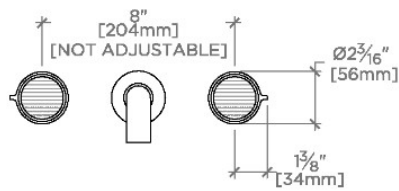

## BLS75C

Bond Union Series Wall Mounted Lavatory Faucet with Guilloche Link Knob Handles

TOP VIEW

SCALE:  $\frac{1}{2}"=1'-0"$

ADAPTER INCLUDED - INTERNATIONAL USE ONLY

FRONT VIEW

SCALE:  $\frac{1}{2}"=1'-0"$