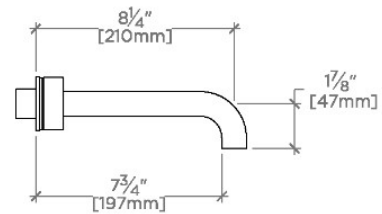

## BLS75C

Bond Union Series Wall Mounted Lavatory Faucet with Guilloche Link Knob Handles

TOP VIEW

SCALE:  $\frac{1}{2}"=1'-0"$

ADAPTER INCLUDED - INTERNATIONAL USE ONLY

FRONT VIEW

SCALE:  $\frac{1}{2}"=1'-0"$

SIDE VIEW

SCALE:  $\frac{1}{2}"=1'-0"$