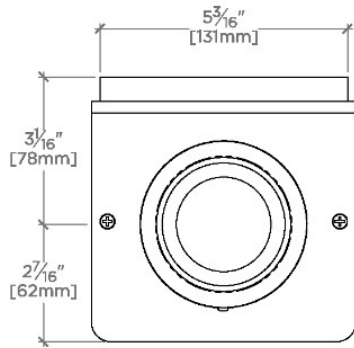

HENRY

CNLT03

Henry Chronos Wall Mounted Single Sconce with Dimmer and Glass Shade

TOP VIEW

SCALE: 3"=1'-0"