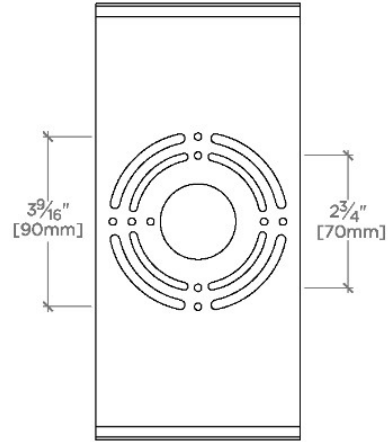

### TECHNICAL DETAILS

Ambient Task: Ambient  
Bulb Base Size: G9  
Bulb Type: G9 LED  
Depth/Width: 5 1/2"  
Height: 10 1/4"  
Installation Type: Wall Mounted  
Interior Exterior Application: Interior Only  
Junction Box Orientation: Vertical  
Length: 4 15/16"  
Number Of Bulbs: One  
Orientation: Vertical  
Primary Material: Brass  
Safety Warnings: Do not exceed max wattage.  
Shade Finish: Shiny Opal  
Shade Material: Glass  
Shade Shape: Cylinder  
Suggested Application: All Applications  
Voltage: 120V  
Wet/Dry: Damp or Dry

### PRODUCT FEATURES

Proprietary design

Solid brass with hand-worked glass shade

ETL Listed

Sconce dims at fixture; hangs with shade turned up only

Uses (1) 4W Max, G9 LED, included

## HENRY

CNLT03

Henry Chronos Wall Mounted Single Sconce with Dimmer and Glass Shade

TOP VIEW

SCALE: 3"=1'-0"

MOUNTING

SCALE: 3"=1'-0"

FRONT VIEW

SCALE: 3"=1'-0"

SIDE VIEW

SCALE: 3"=1'-0"