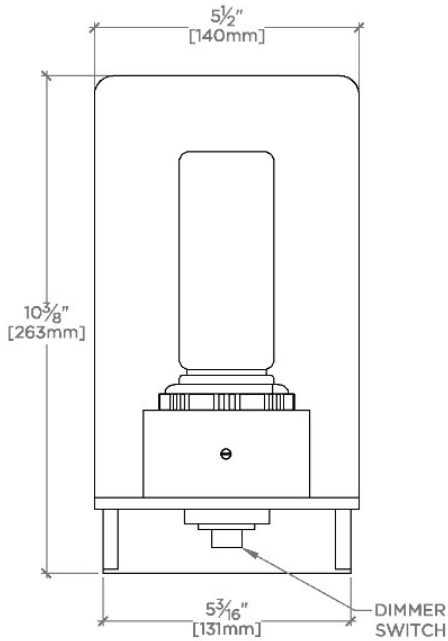

### TECHNICAL DETAILS

Ambient Task: Ambient  
Bulb Base Size: G9  
Bulb Type: G9 LED  
Depth/Width: 5 1/2"  
Height: 10 1/4"  
Installation Type: Wall Mounted  
Interior Exterior Application: Interior Only  
Junction Box Orientation: Vertical  
Length: 4 15/16"  
Number Of Bulbs: One  
Orientation: Vertical  
Primary Material: Brass  
Safety Warnings: Do not exceed max wattage.  
Shade Finish: Shiny Opal  
Shade Material: Glass  
Shade Shape: Cylinder  
Suggested Application: All Applications  
Voltage: 120V  
Wet/Dry: Damp or Dry

### PRODUCT FEATURES

Proprietary design

Solid brass with hand-worked glass shade

ETL Listed

Sconce dims at fixture; hangs with shade turned up only

Uses (1) 4W Max, G9 LED, included

## HENRY

CNLT03

Henry Chronos Wall Mounted Single Sconce with Dimmer and Glass Shade

TOP VIEW

SCALE: 3"=1'-0"

MOUNTING

SCALE: 3"=1'-0"

FRONT VIEW

SCALE: 3"=1'-0"

SIDE VIEW

SCALE: 3"=1'-0"