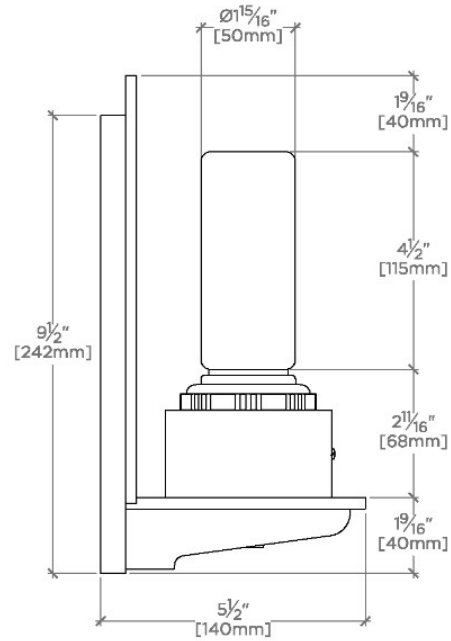

### TECHNICAL DETAILS

Ambient Task: Ambient  
Bulb Base Size: G9  
Bulb Type: G9 LED  
Depth/Width: 5 1/2"  
Height: 10 1/4"  
Installation Type: Wall Mounted  
Interior Exterior Application: Interior Only  
Junction Box Orientation: Vertical  
Length: 4 15/16"  
Number Of Bulbs: One  
Orientation: Vertical  
Primary Material: Brass  
Safety Warnings: Do not exceed max wattage.  
Shade Finish: Shiny Opal  
Shade Material: Glass  
Shade Shape: Cylinder  
Suggested Application: All Applications  
Voltage: 120V  
Wet/Dry: Damp or Dry

### PRODUCT FEATURES

Proprietary design

Solid brass with hand-worked glass shade

ETL Listed

Sconce dims at fixture; hangs with shade turned up only

Uses (1) 4W Max, G9 LED, included

## HENRY

CNLT03

Henry Chronos Wall Mounted Single Sconce with Dimmer and Glass Shade

TOP VIEW

SCALE: 3"=1'-0"

MOUNTING

SCALE: 3"=1'-0"

FRONT VIEW

SCALE: 3"=1'-0"

SIDE VIEW

SCALE: 3"=1'-0"