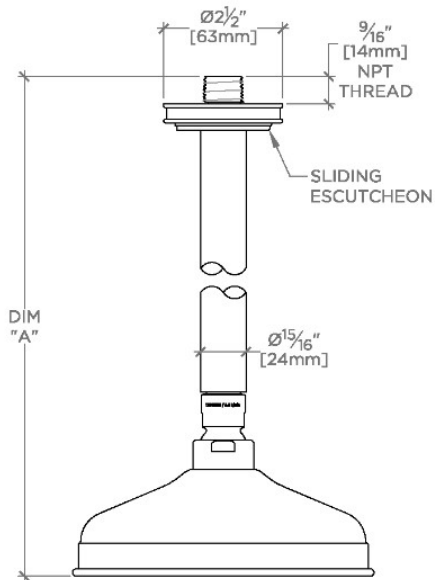

### TECHNICAL DETAILS

Adjustable Versus Fixed Spray: Fixed  
Fittings Hole Diameter: 1 1/4"  
Inlet Connection Size: 1/2"  
Inlet Connection Type: Male NPT  
Pivot: Y  
Primary Material: Brass  
Restricted Maximum Flow Rate: 1.75 gpm  
Water Pressure Maximum: 85.0 psi  
Water Pressure Minimum: 20.0 psi  
Water Pressure Recommended: 45.0 psi

### PRODUCT FEATURES

Made of Brass

Features a swivel 6" showerhead with easy clean rubber nozzles

Includes a 12" ceiling mounted shower arm

Stocked in Brass, Chrome and Nickel

Showerhead available in 1.75gpm (6.6L/min) flow rate

## BOULEVARD

BDS161

Boulevard 6" Showerhead with 12" Ceiling Mounted Shower Arm

STYLE NO.	DIM "A"	DIM "B"
BDS160	10 <sup>3</sup> / <sub>8</sub> " [264mm]	6 <sup>9</sup> / <sub>16</sub> " [167mm]
BDS161	16 <sup>3</sup> / <sub>8</sub> " [417mm]	12 <sup>9</sup> / <sub>16</sub> " [319mm]

CEILING VIEW

SCALE: 3"=1'-0"

FRONT VIEW

SCALE: 3"=1'-0"

SIDE VIEW

SCALE: 3"=1'-0"