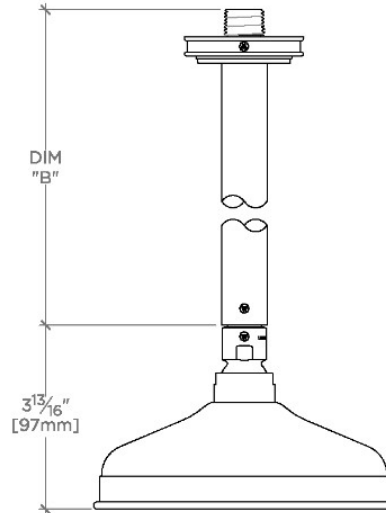

## BOULEVARD

BDS161

Boulevard 6" Showerhead with 12" Ceiling Mounted Shower Arm

SHOWN IN BOULEVARD 6" SHOWERHEAD WITH 12" CEILING MOUNTED SHOWER ARM | BDS161

### TECHNICAL DETAILS

Adjustable Versus Fixed Spray: Fixed  
Fittings Hole Diameter: 1 1/4"  
Inlet Connection Size: 1/2"  
Inlet Connection Type: Male NPT  
Pivot: Y  
Primary Material: Brass  
Restricted Maximum Flow Rate: 1.75 gpm  
Water Pressure Maximum: 85.0 psi  
Water Pressure Minimum: 20.0 psi  
Water Pressure Recommended: 45.0 psi

## BOULEVARD

BDS161

Boulevard 6" Showerhead with 12" Ceiling Mounted Shower Arm

STYLE NO.	DIM "A"	DIM "B"
BDS160	10 <sup>3</sup> / <sub>8</sub> " [264mm]	6 <sup>9</sup> / <sub>16</sub> " [167mm]
BDS161	16 <sup>3</sup> / <sub>8</sub> " [417mm]	12 <sup>9</sup> / <sub>16</sub> " [319mm]

CEILING VIEW

SCALE: 3"=1'-0"

FRONT VIEW

SCALE: 3"=1'-0"

SIDE VIEW

SCALE: 3"=1'-0"