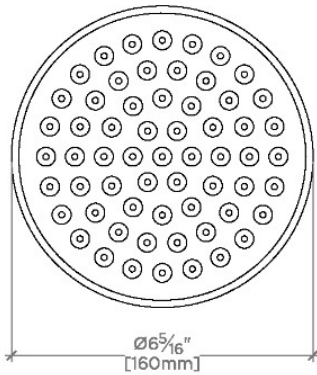

WATERWORKS

BOULEVARD

BDS161

Boulevard 6" Showerhead with 12" Ceiling Mounted Shower Arm

STYLE NO.	DIM "A"	DIM "B"
BDS160	10³/₈" [264mm]	6⁹/₁₆" [167mm]
BDS161	16³/₈" [417mm]	12⁹/₁₆" [319mm]

CEILING VIEW

SCALE: 3"=1'-0"