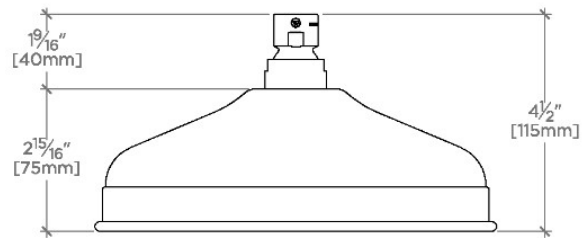

UNIVERSAL

USH108

Universal Classic 8" Rain Showerhead

SHOWN IN UNIVERSAL CLASSIC 8" RAIN SHOWERHEAD | USH108

TECHNICAL DETAILS

Adjustable Versus Fixed Spray: Fixed Spray
Inlet Connection Size: 1/2"
Inlet Connection Type: Female Straight Threads with Rubber Washer
Pivot: Y
Primary Material: Brass
Restricted Maximum Flow Rate: 1.75 gpm
Water Pressure Maximum: 85.0 psi
Water Pressure Minimum: 20.0 psi
Water Pressure Recommended: 45.0 psi

CERTIFICATIONS

PRODUCT (NOTES)

Universal Classic 8" Rain Showerhead

CEILING VIEW

SCALE: 3"=1'-0"

FRONT VIEW

SCALE: 3"=1'-0"

SIDE VIEW

SCALE: 3"=1'-0"