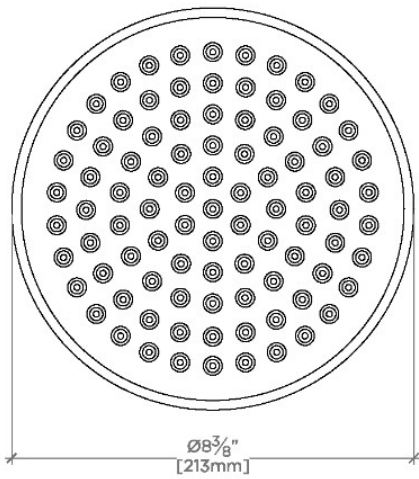

UNIVERSAL

USH108

Universal Classic 8" Rain Showerhead

SHOWN IN UNIVERSAL CLASSIC 8" RAIN SHOWERHEAD | USH108

TECHNICAL DETAILS

Adjustable Versus Fixed Spray: Fixed Spray
Inlet Connection Size: 1/2"
Inlet Connection Type: Female Straight Threads with Rubber Washer
Pivot: Y
Primary Material: Brass
Restricted Maximum Flow Rate: 1.75 gpm
Water Pressure Maximum: 85.0 psi
Water Pressure Minimum: 20.0 psi
Water Pressure Recommended: 45.0 psi

CODES & STANDARDS

PRODUCT FEATURES

Made of Brass

Swiveling 8" rain showerhead

Easy clean rubber nozzles prevent calcium buildup

Stocked in Brass, Chrome and Nickel

Rain showerhead available in 1.75gpm (6.6L/min) flow rate

CERTIFICATIONS

PRODUCT (NOTES)

Universal Classic 8" Rain Showerhead

CEILING VIEW

SCALE: 3"=1'-0"

FRONT VIEW

SCALE: 3"=1'-0"

SIDE VIEW

SCALE: 3"=1'-0"