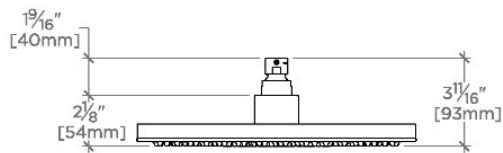

UNIVERSAL

USH212

Universal Modern 12" Rain Showerhead

SHOWN IN UNIVERSAL MODERN 12" RAIN SHOWERHEAD | USH212

TECHNICAL DETAILS

Adjustable Versus Fixed Spray: Fixed Spray
Inlet Connection Size: 1/2"
Inlet Connection Type: Female Straight Threads with Rubber Washer
Pivot: Y
Primary Material: Brass
Restricted Maximum Flow Rate: 1.75 gpm
Water Pressure Maximum: 85.0 psi
Water Pressure Minimum: 20.0 psi
Water Pressure Recommended: 45.0 psi

CERTIFICATIONS

PRODUCT (NOTES)

Universal Modern 12" Rain Showerhead

CEILING VIEW SCALE: $\frac{1}{2}"=1'-0"$

FRONT VIEW SCALE: $\frac{1}{2}"=1'-0"$

SIDE VIEW

SCALE: $\frac{1}{2}"=1'-0"$