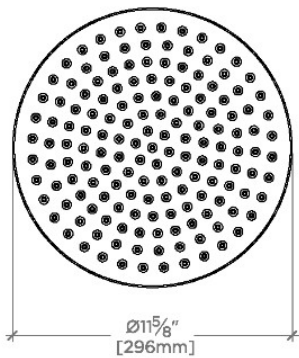

UNIVERSAL

USH212

Universal Modern 12" Rain Showerhead

SHOWN IN UNIVERSAL MODERN 12" RAIN SHOWERHEAD | USH212

TECHNICAL DETAILS

Adjustable Versus Fixed Spray: Fixed Spray
Inlet Connection Size: 1/2"
Inlet Connection Type: Female Straight Threads with Rubber Washer
Pivot: Y
Primary Material: Brass
Restricted Maximum Flow Rate: 1.75 gpm
Water Pressure Maximum: 85.0 psi
Water Pressure Minimum: 20.0 psi
Water Pressure Recommended: 45.0 psi

CODES & STANDARDS

PRODUCT FEATURES

Made of Brass

Swiveling 12" rain showerhead

Easy clean rubber nozzles prevent calcium buildup

Stocked in Brass, Chrome and Nickel

Rain showerhead available in 1.75gpm (6.6L/min) flow rate

CERTIFICATIONS

PRODUCT (NOTES)

Universal Modern 12" Rain Showerhead

CEILING VIEW SCALE: $\frac{1}{2}"=1'-0"$

FRONT VIEW SCALE: $\frac{1}{2}"=1'-0"$

SIDE VIEW

SCALE: $\frac{1}{2}"=1'-0"$