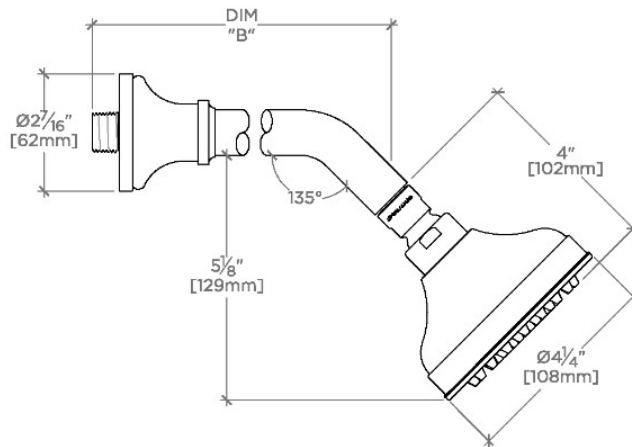

## ETOILE

ETS144

Etoile 4" Showerhead with 6" Wall Mounted 45 Degree Shower Arm

SHOWN IN ETOILE 4" SHOWERHEAD WITH 6" WALL MOUNTED 45 DEGREE SHOWER ARM | ETS144

### TECHNICAL DETAILS

Adjustable Versus Fixed Spray: Fixed  
Fittings Hole Diameter: 1 1/4"  
Inlet Connection Size: 1/2"  
Inlet Connection Type: Male NPT  
Pivot: Y  
Primary Material: Brass  
Restricted Maximum Flow Rate: 1.75 gpm  
Water Pressure Maximum: 85.0 psi  
Water Pressure Minimum: 20.0 psi  
Water Pressure Recommended: 45.0 psi

## ETOILE

ETS144

Etoile 4" Showerhead with 6" Wall Mounted 45 Degree Shower Arm

TOP VIEW SCALE: 3"=1'-0"

| STYLE NO. | DIM "A"         | DIM "B"       |
|-----------|-----------------|---------------|
| ETS144    | 107/16" [265mm] | 63/4" [158mm] |
| FRS144    |                 |               |
| JUS144    |                 |               |
| ETS145    | 127/16" [315mm] | 83/4" [209mm] |
| FRS145    |                 |               |
| JUS145    |                 |               |

FRONT VIEW SCALE: 3"=1'-0"

SIDE VIEW SCALE: 3"=1'-0"