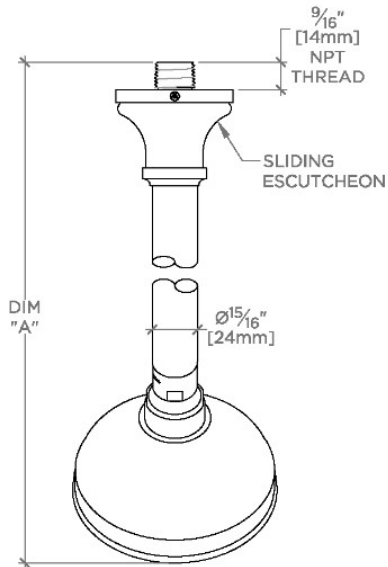

## ETOILE

ETS144

Etoile 4" Showerhead with 6" Wall Mounted 45 Degree Shower Arm

SHOWN IN ETOILE 4" SHOWERHEAD WITH 6" WALL MOUNTED 45 DEGREE SHOWER ARM | ETS144

### TECHNICAL DETAILS

Adjustable Versus Fixed Spray: Fixed  
Fittings Hole Diameter: 1 1/4"  
Inlet Connection Size: 1/2"  
Inlet Connection Type: Male NPT  
Pivot: Y  
Primary Material: Brass  
Restricted Maximum Flow Rate: 1.75 gpm  
Water Pressure Maximum: 85.0 psi  
Water Pressure Minimum: 20.0 psi  
Water Pressure Recommended: 45.0 psi

### PRODUCT FEATURES

Made of Brass

Features a swivel 4" showerhead with easy clean rubber nozzles

Includes a 6" wall mounted 45 degree shower arm

Stocked in Brass, Chrome and Nickel

Showerhead available in 1.75gpm (6.6L/min) flow rate

## ETOILE

ETS144

Etoile 4" Showerhead with 6" Wall Mounted 45 Degree Shower Arm

TOP VIEW SCALE: 3"=1'-0"

| STYLE NO. | DIM "A"         | DIM "B"       |
|-----------|-----------------|---------------|
| ETS144    | 107/16" [265mm] | 63/4" [158mm] |
| FRS144    |                 |               |
| JUS144    |                 |               |
| ETS145    | 127/16" [315mm] | 83/4" [209mm] |
| FRS145    |                 |               |
| JUS145    |                 |               |