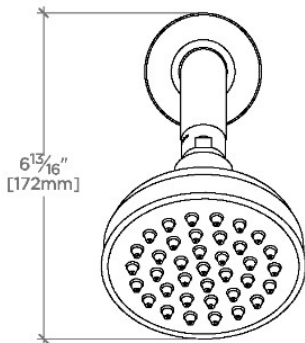

## ETOILE

ETS144

Etoile 4" Showerhead with 6" Wall Mounted 45 Degree Shower Arm

SHOWN IN ETOILE 4" SHOWERHEAD WITH 6" WALL MOUNTED 45 DEGREE SHOWER ARM | ETS144

### PRODUCT FEATURES

Made of Brass

Features a swivel 4" showerhead with easy clean rubber nozzles

Includes a 6" wall mounted 45 degree shower arm

Stocked in Brass, Chrome and Nickel

Showerhead available in 1.75gpm (6.6L/min) flow rate

## ETOILE

ETS144

Etoile 4" Showerhead with 6" Wall Mounted 45 Degree Shower Arm

TOP VIEW SCALE: 3"=1'-0"

| STYLE NO. | DIM "A"         | DIM "B"       |
|-----------|-----------------|---------------|
| ETS144    | 107/16" [265mm] | 63/4" [158mm] |
| FRS144    |                 |               |
| JUS144    |                 |               |
| ETS145    | 127/16" [315mm] | 83/4" [209mm] |
| FRS145    |                 |               |
| JUS145    |                 |               |

FRONT VIEW SCALE: 3"=1'-0"

SIDE VIEW SCALE: 3"=1'-0"