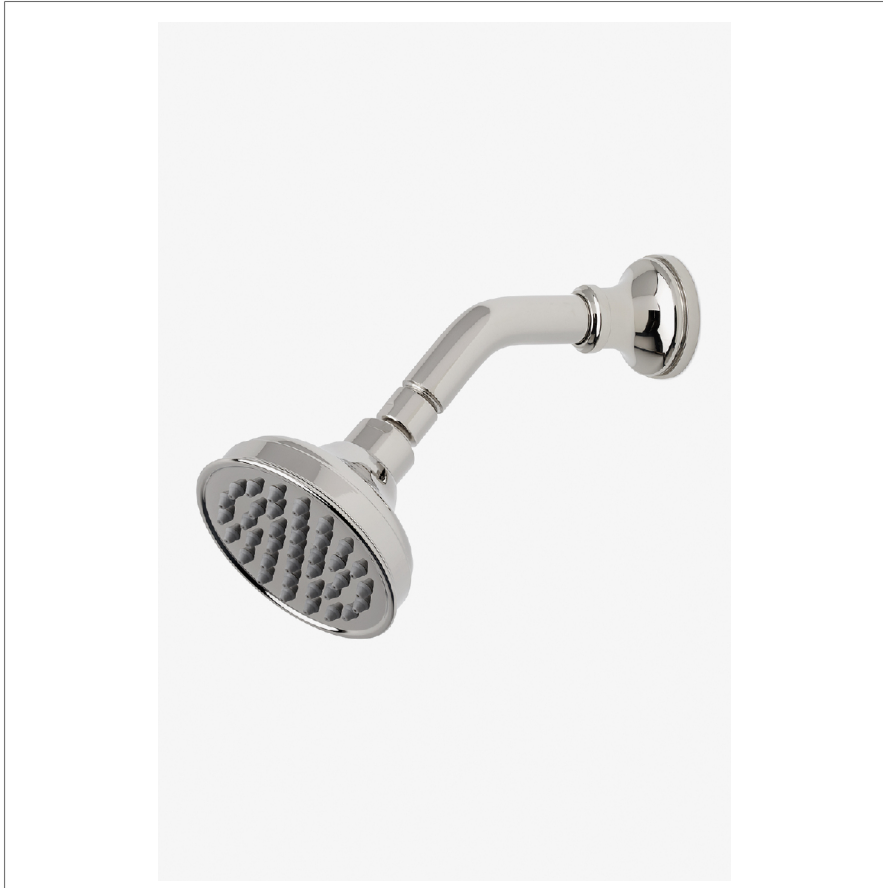

## ETOILE

ETS144

Etoile 4" Showerhead with 6" Wall Mounted 45 Degree Shower Arm

SHOWN IN ETOILE 4" SHOWERHEAD WITH 6" WALL MOUNTED 45 DEGREE SHOWER ARM | ETS144

### TECHNICAL DETAILS

Adjustable Versus Fixed Spray: Fixed  
Fittings Hole Diameter: 1 1/4"  
Inlet Connection Size: 1/2"  
Inlet Connection Type: Male NPT  
Pivot: Y  
Primary Material: Brass  
Restricted Maximum Flow Rate: 1.75 gpm  
Water Pressure Maximum: 85.0 psi  
Water Pressure Minimum: 20.0 psi  
Water Pressure Recommended: 45.0 psi

### INSPIRATION

Defined elegance. Etoile has a European sophistication with a timeless sense of chic.

### PRODUCT FEATURES

Made of Brass

Features a swivel 4" showerhead with easy clean rubber nozzles

Includes a 6" wall mounted 45 degree shower arm

Stocked in Brass, Chrome and Nickel

Showerhead available in 1.75gpm (6.6L/min) flow rate