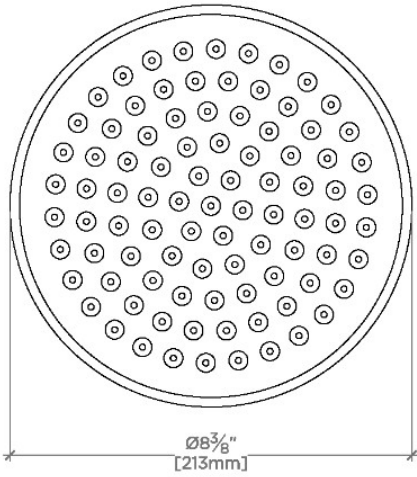

ETOILE

ETS180

Etoile 8" Rain Showerhead with 6" Ceiling Mounted Shower Arm

CEILING VIEW

SCALE: 3"=1'-0"

STYLE NO.	DIM "A"	DIM "B"
ETS180	1 1/8" [283mm]	6 9/16" [167mm]
FRS180		
JUS180		
ETS181	1 7/8" [435mm]	12 9/16" [319mm]
FRS181		
JUS181