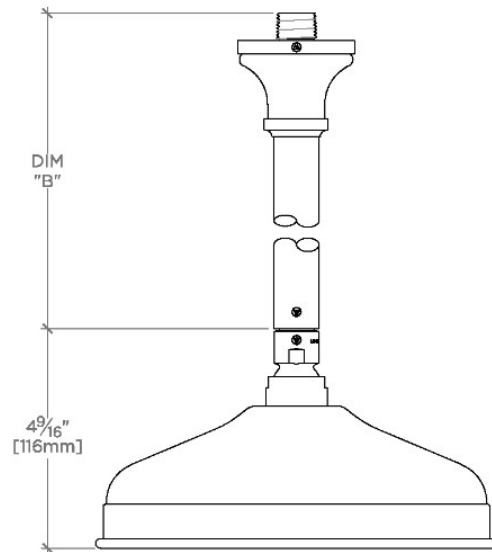

## ETOILE

ETS180

Etoile 8" Rain Showerhead with 6" Ceiling Mounted Shower Arm

SHOWN IN ETOILE 8" RAIN SHOWERHEAD WITH 6" CEILING MOUNTED SHOWER ARM | ETS180

### TECHNICAL DETAILS

Adjustable Versus Fixed Spray: Fixed  
Fittings Hole Diameter: 1 1/4"  
Inlet Connection Size: 1/2"  
Inlet Connection Type: Male NPT  
Pivot: Y  
Primary Material: Brass  
Restricted Maximum Flow Rate: 1.75 gpm  
Water Pressure Maximum: 85.0 psi  
Water Pressure Minimum: 20.0 psi  
Water Pressure Recommended: 45.0 psi

## ETS180

Etoile 8" Rain Showerhead with 6" Ceiling Mounted Shower Arm

CEILING VIEW

SCALE: 3"=1'-0"

STYLE NO.	DIM "A"	DIM "B"
ETS180	1 1/8" [283mm]	6 9/16" [167mm]
FRS180		
JUS180		
ETS181	1 7/8" [435mm]	12 9/16" [319mm]
FRS181		
JUS181		

FRONT VIEW

SCALE: 3"=1'-0"

SIDE VIEW

SCALE: 3"=1'-0"