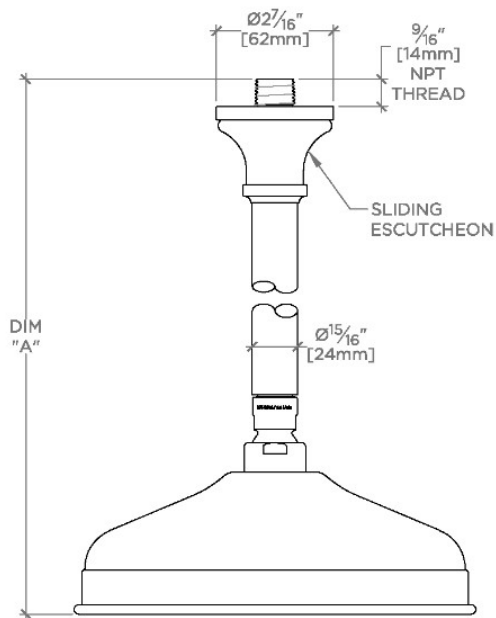

## ETOILE

ETS180

Etoile 8" Rain Showerhead with 6" Ceiling Mounted Shower Arm

SHOWN IN ETOILE 8" RAIN SHOWERHEAD WITH 6" CEILING MOUNTED SHOWER ARM | ETS180

### TECHNICAL DETAILS

Adjustable Versus Fixed Spray: Fixed  
Fittings Hole Diameter: 1 1/4"  
Inlet Connection Size: 1/2"  
Inlet Connection Type: Male NPT  
Pivot: Y  
Primary Material: Brass  
Restricted Maximum Flow Rate: 1.75 gpm  
Water Pressure Maximum: 85.0 psi  
Water Pressure Minimum: 20.0 psi  
Water Pressure Recommended: 45.0 psi

## ETS180

Etoile 8" Rain Showerhead with 6" Ceiling Mounted Shower Arm

CEILING VIEW

SCALE: 3"=1'-0"

STYLE NO.	DIM "A"	DIM "B"
ETS180	1 1/8" [283mm]	6 9/16" [167mm]
FRS180		
JUS180		
ETS181	1 7/8" [435mm]	12 9/16" [319mm]
FRS181		
JUS181		

FRONT VIEW

SCALE: 3"=1'-0"

SIDE VIEW

SCALE: 3"=1'-0"