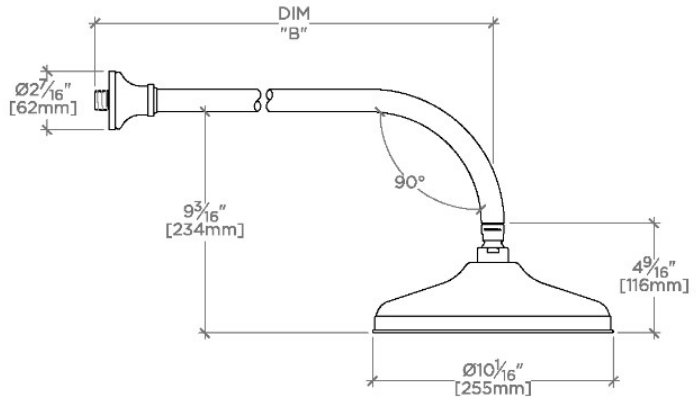

## ETOILE

ETS108

Etoile 10" Rain Showerhead with 18" Wall Mounted 90 Degree Shower Arm

SHOWN IN ETOILE 10" RAIN SHOWERHEAD WITH 18" WALL MOUNTED 90 DEGREE SHOWER ARM | ETS108

### TECHNICAL DETAILS

Adjustable Versus Fixed Spray: Fixed  
Fittings Hole Diameter: 1 1/4"  
Inlet Connection Size: 1/2"  
Inlet Connection Type: Male NPT  
Pivot: Y  
Primary Material: Brass  
Restricted Maximum Flow Rate: 1.75 gpm  
Water Pressure Maximum: 85.0 psi  
Water Pressure Minimum: 20.0 psi  
Water Pressure Recommended: 45.0 psi

## ETOILE

ETS108

Etoile 10" Rain Showerhead with 18" Wall Mounted 90 Degree Shower Arm

TOP VIEW

SCALE: 1/2"=1'-0"

STYLE NO.	DIM "A"	DIM "B"
ETS108		
FRS108	23 <sup>9</sup> / <sub>16</sub> " [599mm]	18 <sup>9</sup> / <sub>16</sub> " [472mm]
JUS108		
ETS109		
FRS109	27 <sup>9</sup> / <sub>16</sub> " [699mm]	22 <sup>9</sup> / <sub>16</sub> " [573mm]
JUS109		

FRONT VIEW

SCALE: 1/2"=1'-0"

SIDE VIEW

SCALE: 1/2"=1'-0"