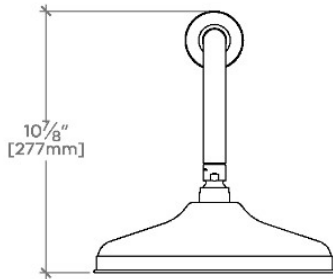

## ETOILE

ETS108

Etoile 10" Rain Showerhead with 18" Wall Mounted 90 Degree Shower Arm

SHOWN IN ETOILE 10" RAIN SHOWERHEAD WITH 18" WALL MOUNTED 90 DEGREE SHOWER ARM | ETS108

### TECHNICAL DETAILS

Adjustable Versus Fixed Spray: Fixed  
Fittings Hole Diameter: 1 1/4"  
Inlet Connection Size: 1/2"  
Inlet Connection Type: Male NPT  
Pivot: Y  
Primary Material: Brass  
Restricted Maximum Flow Rate: 1.75 gpm  
Water Pressure Maximum: 85.0 psi  
Water Pressure Minimum: 20.0 psi  
Water Pressure Recommended: 45.0 psi

## ETOILE

ETS108

Etoile 10" Rain Showerhead with 18" Wall Mounted 90 Degree Shower Arm

TOP VIEW

SCALE: 1/2"=1'-0"

STYLE NO.	DIM "A"	DIM "B"
ETS108		
FRS108	23 <sup>9</sup> / <sub>16</sub> " [599mm]	18 <sup>9</sup> / <sub>16</sub> " [472mm]
JUS108		
ETS109		
FRS109	27 <sup>9</sup> / <sub>16</sub> " [699mm]	22 <sup>9</sup> / <sub>16</sub> " [573mm]
JUS109		

FRONT VIEW

SCALE: 1/2"=1'-0"

SIDE VIEW

SCALE: 1/2"=1'-0"