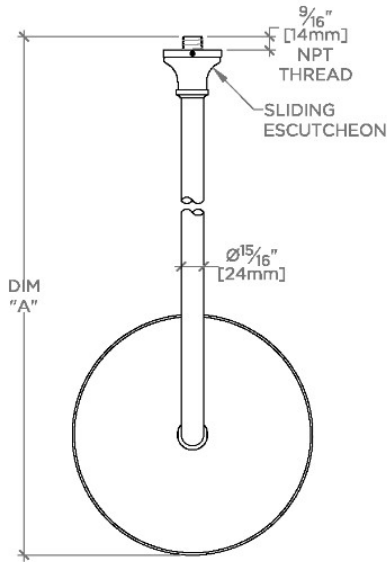

### TECHNICAL DETAILS

Adjustable Versus Fixed Spray: Fixed  
Fittings Hole Diameter: 1 1/4"  
Inlet Connection Size: 1/2"  
Inlet Connection Type: Male NPT  
Pivot: Y  
Primary Material: Brass  
Restricted Maximum Flow Rate: 1.75 gpm  
Water Pressure Maximum: 85.0 psi  
Water Pressure Minimum: 20.0 psi  
Water Pressure Recommended: 45.0 psi

### PRODUCT FEATURES

Made of Brass

Features a swivel 10" rain showerhead with easy clean rubber nozzles

Includes a 18" wall mounted 90 degree shower arm

Stocked in Brass, Chrome and Nickel

Rain showerhead available in 1.75gpm (6.6L/min) flow rate

## ETOILE

ETS108

Etoile 10" Rain Showerhead with 18" Wall Mounted 90 Degree Shower Arm

TOP VIEW

SCALE: 1/2"=1'-0"

STYLE NO.	DIM "A"	DIM "B"
ETS108		
FRS108	23 <sup>9</sup> / <sub>16</sub> " [599mm]	18 <sup>9</sup> / <sub>16</sub> " [472mm]
JUS108		
ETS109		
FRS109	27 <sup>9</sup> / <sub>16</sub> " [699mm]	22 <sup>9</sup> / <sub>16</sub> " [573mm]
JUS109		

FRONT VIEW

SCALE: 1/2"=1'-0"

SIDE VIEW

SCALE: 1/2"=1'-0"