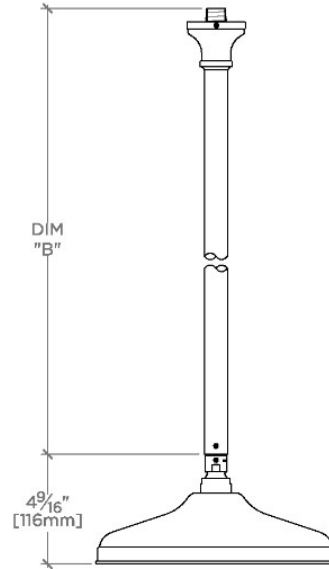

ETOILE

ETS100

Etoile 10" Rain Showerhead with 6" Ceiling Mounted Shower Arm

SHOWN IN ETOILE 10" RAIN SHOWERHEAD WITH 6" CEILING MOUNTED SHOWER ARM | ETS100

TECHNICAL DETAILS

Adjustable Versus Fixed Spray: Fixed
Fittings Hole Diameter: 1 1/4"
Inlet Connection Size: 1/2"
Inlet Connection Type: Male NPT
Pivot: Y
Primary Material: Brass
Restricted Maximum Flow Rate: 1.75 gpm
Water Pressure Maximum: 85.0 psi
Water Pressure Minimum: 20.0 psi
Water Pressure Recommended: 45.0 psi

Includes a 6" ceiling mounted shower arm

Stocked in Brass, Chrome and Nickel

Rain showerhead available in 1.75gpm (6.6L/min) flow rate

CERTIFICATIONS

PRODUCT (NOTES)

WATERWORKS

ETOILE

ETS100

Etoile 10" Rain Showerhead with 6" Ceiling Mounted Shower Arm

CEILING VIEW SCALE: 1/2"=1'-0"

STYLE NO.	DIM "A"	DIM "B"
ETS100	1 1/8" [283mm]	6 9/16" [167mm]
FRS100		
JUS100		
ETS101	1 7/8" [435mm]	12 9/16" [319mm]
FRS101		
JUS101		
ETS102	2 3/8" [588mm]	18 9/16" [472mm]
FRS102		
JUS102		

FRONT VIEW SCALE: 1/2"=1'-0"

SIDE VIEW SCALE: 1/2"=1'-0"