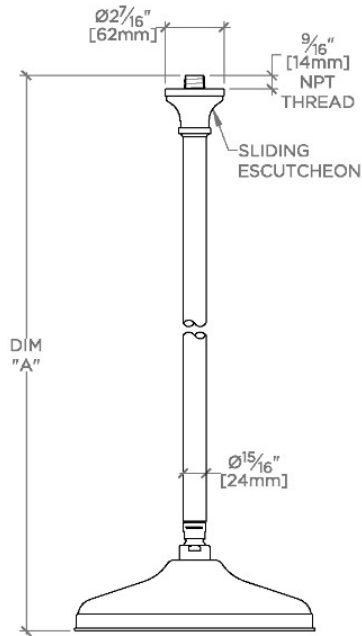

ETOILE

ETS100

Etoile 10" Rain Showerhead with 6" Ceiling Mounted Shower Arm

SHOWN IN ETOILE 10" RAIN SHOWERHEAD WITH 6" CEILING MOUNTED SHOWER ARM | ETS100

TECHNICAL DETAILS

Adjustable Versus Fixed Spray: Fixed
Fittings Hole Diameter: 1 1/4"
Inlet Connection Size: 1/2"
Inlet Connection Type: Male NPT
Pivot: Y
Primary Material: Brass
Restricted Maximum Flow Rate: 1.75 gpm
Water Pressure Maximum: 85.0 psi
Water Pressure Minimum: 20.0 psi
Water Pressure Recommended: 45.0 psi

Includes a 6" ceiling mounted shower arm

Stocked in Brass, Chrome and Nickel

Rain showerhead available in 1.75gpm (6.6L/min) flow rate

CERTIFICATIONS

PRODUCT (NOTES)

WATERWORKS

ETOILE

ETS100

Etoile 10" Rain Showerhead with 6" Ceiling Mounted Shower Arm

CEILING VIEW SCALE: 1/2"=1'-0"

STYLE NO.	DIM "A"	DIM "B"
ETS100	1 1/8" [283mm]	6 9/16" [167mm]
FRS100		
JUS100		
ETS101	1 7/8" [435mm]	12 9/16" [319mm]
FRS101		
JUS101		
ETS102	2 3/8" [588mm]	18 9/16" [472mm]
FRS102		
JUS102		

FRONT VIEW SCALE: 1/2"=1'-0"

SIDE VIEW SCALE: 1/2"=1'-0"