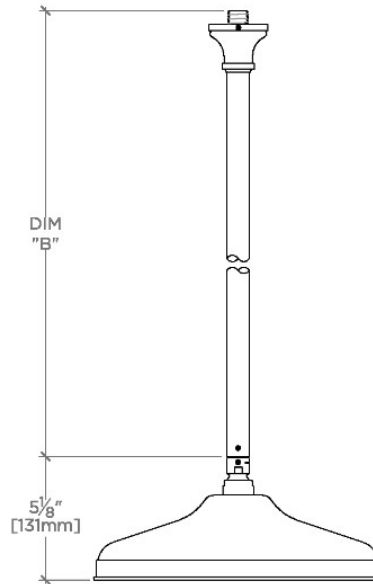

ETOILE

ETS120

Etoile 12" Rain Showerhead with 6" Ceiling Mounted Shower Arm

SHOWN IN ETOILE 12" RAIN SHOWERHEAD WITH 6" CEILING MOUNTED SHOWER ARM | ETS120

TECHNICAL DETAILS

Adjustable Versus Fixed Spray: Fixed
Fittings Hole Diameter: 1 1/4"
Inlet Connection Size: 1/2"
Inlet Connection Type: Male NPT
Pivot: Y
Primary Material: Brass
Restricted Maximum Flow Rate: 1.75 gpm
Water Pressure Maximum: 85.0 psi
Water Pressure Minimum: 20.0 psi
Water Pressure Recommended: 45.0 psi

Includes a 6" ceiling mounted shower arm

Stocked in Brass, Chrome and Nickel

Rain showerhead available in 1.75gpm (6.6L/min) flow rate

CERTIFICATIONS

PRODUCT (NOTES)

WATERWORKS

ETOILE

ETS120

Etoile 12" Rain Showerhead with 6" Ceiling Mounted Shower Arm

CEILING VIEW SCALE: 1/2"=1'-0"

STYLE NO.	DIM "A"	DIM "B"
ETS120	11 ³ / ₄ " [298mm]	6 ⁹ / ₁₆ " [167mm]
FRS120		
JUS120		
ETS121	17 ³ / ₄ " [450mm]	12 ⁹ / ₁₆ " [319mm]
FRS121		
JUS121		
ETS122	23 ³ / ₄ " [603mm]	18 ⁹ / ₁₆ " [472mm]
FRS122		
JUS122		

FRONT VIEW SCALE: 1/2"=1'-0"

SIDE VIEW SCALE: 1/2"=1'-0"