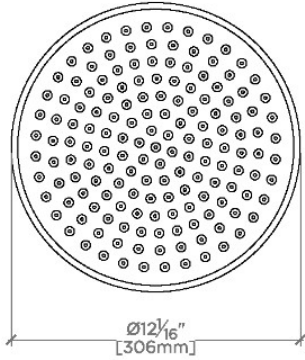

ETOILE

ETS120

Etoile 12" Rain Showerhead with 6" Ceiling Mounted Shower Arm

SHOWN IN ETOILE 12" RAIN SHOWERHEAD WITH 6" CEILING MOUNTED SHOWER ARM | ETS120

TECHNICAL DETAILS

Adjustable Versus Fixed Spray: Fixed
Fittings Hole Diameter: 1 1/4"
Inlet Connection Size: 1/2"
Inlet Connection Type: Male NPT
Pivot: Y
Primary Material: Brass
Restricted Maximum Flow Rate: 1.75 gpm
Water Pressure Maximum: 85.0 psi
Water Pressure Minimum: 20.0 psi
Water Pressure Recommended: 45.0 psi

Includes a 6" ceiling mounted shower arm

Stocked in Brass, Chrome and Nickel

Rain showerhead available in 1.75gpm (6.6L/min) flow rate

CERTIFICATIONS

PRODUCT (NOTES)

WATERWORKS

ETOILE

ETS120

Etoile 12" Rain Showerhead with 6" Ceiling Mounted Shower Arm

CEILING VIEW SCALE: 1/2"=1'-0"

STYLE NO.	DIM "A"	DIM "B"
ETS120	11 ³ / ₄ " [298mm]	6 ⁹ / ₁₆ " [167mm]
FRS120		
JUS120		
ETS121	17 ³ / ₄ " [450mm]	12 ⁹ / ₁₆ " [319mm]
FRS121		
JUS121		
ETS122	23 ³ / ₄ " [603mm]	18 ⁹ / ₁₆ " [472mm]
FRS122		
JUS122		

FRONT VIEW SCALE: 1/2"=1'-0"

SIDE VIEW SCALE: 1/2"=1'-0"