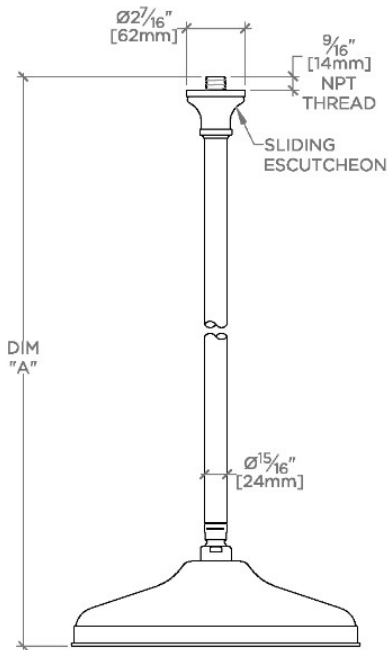

ETOILE

ETS120

Etoile 12" Rain Showerhead with 6" Ceiling Mounted Shower Arm

SHOWN IN ETOILE 12" RAIN SHOWERHEAD WITH 6" CEILING MOUNTED SHOWER ARM | ETS120

TECHNICAL DETAILS

Adjustable Versus Fixed Spray: Fixed
Fittings Hole Diameter: 1 1/4"
Inlet Connection Size: 1/2"
Inlet Connection Type: Male NPT
Pivot: Y
Primary Material: Brass
Restricted Maximum Flow Rate: 1.75 gpm
Water Pressure Maximum: 85.0 psi
Water Pressure Minimum: 20.0 psi
Water Pressure Recommended: 45.0 psi

Includes a 6" ceiling mounted shower arm

Stocked in Brass, Chrome and Nickel

Rain showerhead available in 1.75gpm (6.6L/min) flow rate

CERTIFICATIONS

PRODUCT (NOTES)

WATERWORKS

ETOILE

ETS120

Etoile 12" Rain Showerhead with 6" Ceiling Mounted Shower Arm

CEILING VIEW SCALE: 1/2"=1'-0"

STYLE NO.	DIM "A"	DIM "B"
ETS120	11 ³ / ₄ " [298mm]	6 ⁹ / ₁₆ " [167mm]
FRS120		
JUS120		
ETS121	17 ³ / ₄ " [450mm]	12 ⁹ / ₁₆ " [319mm]
FRS121		
JUS121		
ETS122	23 ³ / ₄ " [603mm]	18 ⁹ / ₁₆ " [472mm]
FRS122		
JUS122		

FRONT VIEW SCALE: 1/2"=1'-0"

SIDE VIEW SCALE: 1/2"=1'-0"