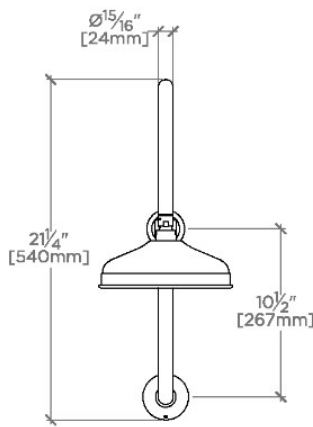

ETOILE

ETS18G

Etoile 8" Rain Showerhead with 20" Wall Mounted
Gooseneck Shower Arm

SHOWN IN ETOILE 8" RAIN SHOWERHEAD WITH 20" WALL MOUNTED GOOSENECK SHOWER ARM | ETS18G

TECHNICAL DETAILS

Adjustable Versus Fixed Spray: Fixed
Fittings Hole Diameter: 1 1/4"
Inlet Connection Size: 1/2"
Inlet Connection Type: Female Straight Threads with
Rubber Washer
Pivot: Y
Primary Material: Brass
Restricted Maximum Flow Rate: 1.75 gpm
Water Pressure Maximum: 85.0 psi
Water Pressure Minimum: 20.0 psi
Water Pressure Recommended: 45.0 psi

Includes a 20" wall mounted gooseneck shower arm

Stocked in Brass, Chrome and Nickel

Rain showerhead available in 1.75gpm (6.6L/min) flow rate

CERTIFICATIONS

PRODUCT (NOTES)

ETOILE

ETS18G

Etoile 8" Rain Showerhead with 20" Wall Mounted
Gooseneck Shower Arm

TOP VIEW SCALE: 1"=1'-0"

FRONT VIEW SCALE: 1"=1'-0"

SIDE VIEW SCALE: 1"=1'-0"