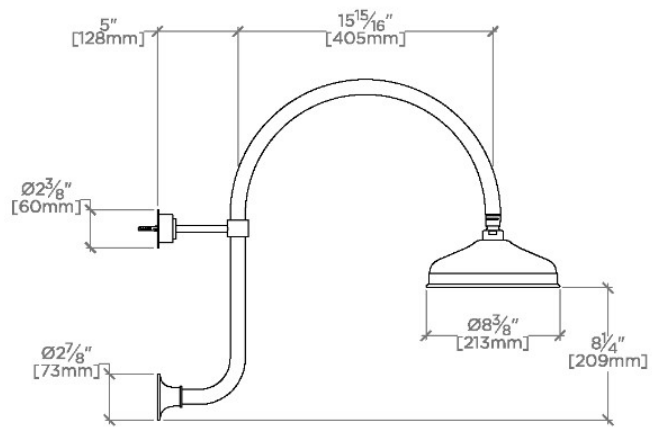

ETOILE

ETS18G

Etoile 8" Rain Showerhead with 20" Wall Mounted
Gooseneck Shower Arm

SHOWN IN ETOILE 8" RAIN SHOWERHEAD WITH 20" WALL MOUNTED GOOSENECK SHOWER ARM | ETS18G

TECHNICAL DETAILS

Adjustable Versus Fixed Spray: Fixed
Fittings Hole Diameter: 1 1/4"
Inlet Connection Size: 1/2"
Inlet Connection Type: Female Straight Threads with
Rubber Washer
Pivot: Y
Primary Material: Brass
Restricted Maximum Flow Rate: 1.75 gpm
Water Pressure Maximum: 85.0 psi
Water Pressure Minimum: 20.0 psi
Water Pressure Recommended: 45.0 psi

Includes a 20" wall mounted gooseneck shower arm

Stocked in Brass, Chrome and Nickel

Rain showerhead available in 1.75gpm (6.6L/min) flow rate

CERTIFICATIONS

PRODUCT (NOTES)

ETOILE

ETS18G

Etoile 8" Rain Showerhead with 20" Wall Mounted
Gooseneck Shower Arm

TOP VIEW SCALE: 1"=1'-0"

FRONT VIEW SCALE: 1"=1'-0"

SIDE VIEW SCALE: 1"=1'-0"