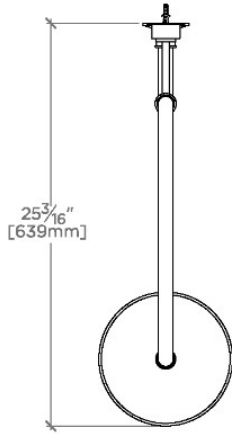

ETOILE

ETS18G

Etoile 8" Rain Showerhead with 20" Wall Mounted
Gooseneck Shower Arm

SHOWN IN ETOILE 8" RAIN SHOWERHEAD WITH 20" WALL MOUNTED GOOSENECK SHOWER ARM | ETS18G

TECHNICAL DETAILS

Adjustable Versus Fixed Spray: Fixed
Fittings Hole Diameter: 1 1/4"
Inlet Connection Size: 1/2"
Inlet Connection Type: Female Straight Threads with
Rubber Washer
Pivot: Y
Primary Material: Brass
Restricted Maximum Flow Rate: 1.75 gpm
Water Pressure Maximum: 85.0 psi
Water Pressure Minimum: 20.0 psi
Water Pressure Recommended: 45.0 psi

Includes a 20" wall mounted gooseneck shower arm

Stocked in Brass, Chrome and Nickel

Rain showerhead available in 1.75gpm (6.6L/min) flow rate

CERTIFICATIONS

PRODUCT (NOTES)

ETOILE

ETS18G

Etoile 8" Rain Showerhead with 20" Wall Mounted
Gooseneck Shower Arm

TOP VIEW SCALE: 1"=1'-0"

FRONT VIEW SCALE: 1"=1'-0"

SIDE VIEW SCALE: 1"=1'-0"