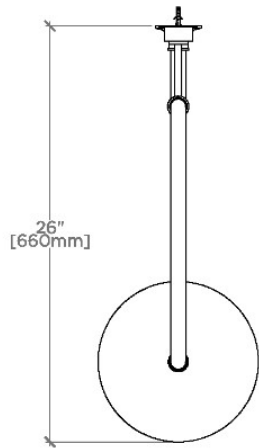

ETOILE

ETS10G

Etoile 10" Rain Showerhead with 20" Wall Mounted
Gooseneck Shower Arm

SHOWN IN ETOILE 10" RAIN SHOWERHEAD WITH 20" WALL MOUNTED GOOSENECK SHOWER ARM | ETS10G

TECHNICAL DETAILS

Adjustable Versus Fixed Spray: Fixed
Fittings Hole Diameter: 1 1/4"
Inlet Connection Size: 1/2"
Inlet Connection Type: Female Straight Threads with
Rubber Washer
Pivot: Y
Primary Material: Brass
Restricted Maximum Flow Rate: 1.75 gpm
Water Pressure Maximum: 85.0 psi
Water Pressure Minimum: 20.0 psi
Water Pressure Recommended: 45.0 psi

Includes a 20" wall mounted gooseneck shower arm

Stocked in Brass, Chrome and Nickel

Rain showerhead available in 1.75gpm (6.6L/min) flow rate

CERTIFICATIONS

PRODUCT (NOTES)

ETOILE

ETS10G

Etoile 10" Rain Showerhead with 20" Wall Mounted Gooseneck Shower Arm

TOP VIEW SCALE: 1"=1'-0"

FRONT VIEW SCALE: 1"=1'-0"

SIDE VIEW SCALE: 1"=1'-0"