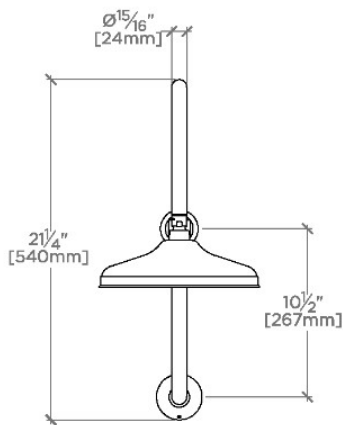

ETOILE

ETS10G

Etoile 10" Rain Showerhead with 20" Wall Mounted
Gooseneck Shower Arm

SHOWN IN ETOILE 10" RAIN SHOWERHEAD WITH 20" WALL MOUNTED GOOSENECK SHOWER ARM | ETS10G

TECHNICAL DETAILS

Adjustable Versus Fixed Spray: Fixed
Fittings Hole Diameter: 1 1/4"
Inlet Connection Size: 1/2"
Inlet Connection Type: Female Straight Threads with
Rubber Washer
Pivot: Y
Primary Material: Brass
Restricted Maximum Flow Rate: 1.75 gpm
Water Pressure Maximum: 85.0 psi
Water Pressure Minimum: 20.0 psi
Water Pressure Recommended: 45.0 psi

Includes a 20" wall mounted gooseneck shower arm

Stocked in Brass, Chrome and Nickel

Rain showerhead available in 1.75gpm (6.6L/min) flow rate

CERTIFICATIONS

PRODUCT (NOTES)

ETOILE

ETS10G

Etoile 10" Rain Showerhead with 20" Wall Mounted Gooseneck Shower Arm

TOP VIEW SCALE: 1"=1'-0"

FRONT VIEW SCALE: 1"=1'-0"

SIDE VIEW SCALE: 1"=1'-0"