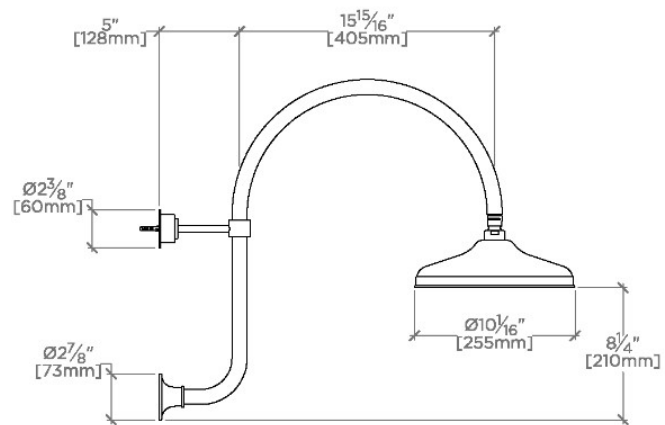

ETOILE

ETS10G

Etoile 10" Rain Showerhead with 20" Wall Mounted
Gooseneck Shower Arm

SHOWN IN ETOILE 10" RAIN SHOWERHEAD WITH 20" WALL MOUNTED GOOSENECK SHOWER ARM | ETS10G

TECHNICAL DETAILS

Adjustable Versus Fixed Spray: Fixed
Fittings Hole Diameter: 1 1/4"
Inlet Connection Size: 1/2"
Inlet Connection Type: Female Straight Threads with
Rubber Washer
Pivot: Y
Primary Material: Brass
Restricted Maximum Flow Rate: 1.75 gpm
Water Pressure Maximum: 85.0 psi
Water Pressure Minimum: 20.0 psi
Water Pressure Recommended: 45.0 psi

Includes a 20" wall mounted gooseneck shower arm

Stocked in Brass, Chrome and Nickel

Rain showerhead available in 1.75gpm (6.6L/min) flow rate

CERTIFICATIONS

PRODUCT (NOTES)

ETOILE

ETS10G

Etoile 10" Rain Showerhead with 20" Wall Mounted Gooseneck Shower Arm

TOP VIEW SCALE: 1"=1'-0"

FRONT VIEW SCALE: 1"=1'-0"

SIDE VIEW SCALE: 1"=1'-0"