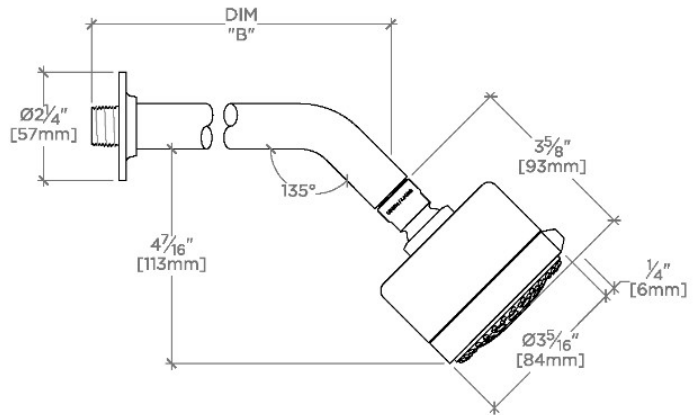

### TECHNICAL DETAILS

Adjustable Versus Fixed Spray: Adjustable  
Fittings Hole Diameter: 1 1/4"  
Inlet Connection Size: 1/2"  
Inlet Connection Type: Female Straight Threads with Rubber Washer  
Pivot: Y  
Primary Material: Brass  
Restricted Maximum Flow Rate: 1.75 gpm  
Water Pressure Maximum: 85.0 psi  
Water Pressure Minimum: 20.0 psi  
Water Pressure Recommended: 45.0 psi

### PRODUCT FEATURES

Made of Brass

Features a swivel 3 1/4" showerhead with three adjustable spray patterns

Includes a 6" wall mounted 45 degree shower arm

Stocked in Brass, Chrome and Nickel

Showerhead available in 1.75gpm (6.6L/min) flow rate

## BNS234

Bond 3 1/4" Showerhead with Adjustable Spray with 6" Wall Mounted 45 Degree Shower Arm

TOP VIEW

SCALE: 3"=1'-0"

STYLE NO.	DIM "A"	DIM "B"
BNS234	9 13/16" [250mm]	6 1/4" [158mm]
BNS235	11 13/16" [301mm]	8 1/2" [209mm]

SPRAY PATTERNS

FRONT VIEW

SCALE: 3"=1'-0"

SIDE VIEW

SCALE: 3"=1'-0"