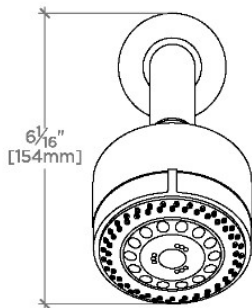

## BOND

BNS234

Bond 3 1/4" Showerhead with Adjustable Spray with 6" Wall Mounted 45 Degree Shower Arm

SHOWN IN BOND 3 1/4" SHOWERHEAD WITH ADJUSTABLE SPRAY WITH 6" WALL MOUNTED 45 DEGREE SHOWER ARM | BNS234

### TECHNICAL DETAILS

Adjustable Versus Fixed Spray: Adjustable  
Fittings Hole Diameter: 1 1/4"  
Inlet Connection Size: 1/2"  
Inlet Connection Type: Female Straight Threads with Rubber Washer  
Pivot: Y  
Primary Material: Brass  
Restricted Maximum Flow Rate: 1.75 gpm  
Water Pressure Maximum: 85.0 psi  
Water Pressure Minimum: 20.0 psi  
Water Pressure Recommended: 45.0 psi

## BNS234

Bond 3 1/4" Showerhead with Adjustable Spray with 6" Wall Mounted 45 Degree Shower Arm

TOP VIEW

SCALE: 3"=1'-0"

STYLE NO.	DIM "A"	DIM "B"
BNS234	9 13/16" [250mm]	6 1/4" [158mm]
BNS235	11 13/16" [301mm]	8 1/2" [209mm]

SPRAY PATTERNS

FRONT VIEW

SCALE: 3"=1'-0"

SIDE VIEW

SCALE: 3"=1'-0"