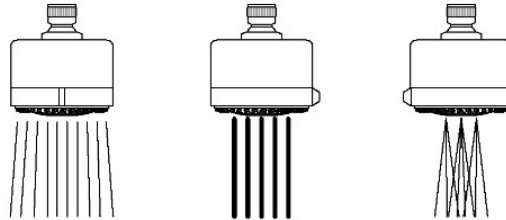

## BNS234

Bond 3 1/4" Showerhead with Adjustable Spray with 6" Wall Mounted 45 Degree Shower Arm

TOP VIEW

SCALE: 3"=1'-0"

STYLE NO.	DIM "A"	DIM "B"
BNS234	9 13/16" [250mm]	6 1/4" [158mm]
BNS235	11 13/16" [301mm]	8 1/2" [209mm]

SPRAY PATTERNS

FRONT VIEW

SCALE: 3"=1'-0"

SIDE VIEW

SCALE: 3"=1'-0"