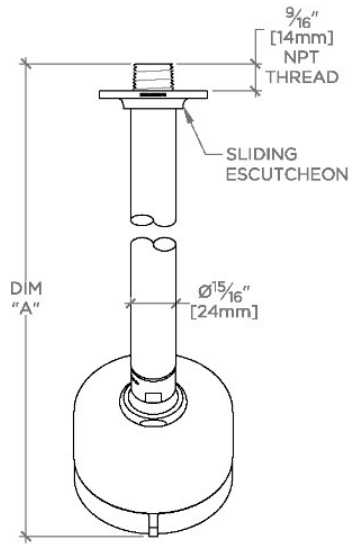

### TECHNICAL DETAILS

Adjustable Versus Fixed Spray: Adjustable  
Fittings Hole Diameter: 1 1/4"  
Inlet Connection Size: 1/2"  
Inlet Connection Type: Female Straight Threads with Rubber Washer  
Pivot: Y  
Primary Material: Brass  
Restricted Maximum Flow Rate: 1.75 gpm  
Water Pressure Maximum: 85.0 psi  
Water Pressure Minimum: 20.0 psi  
Water Pressure Recommended: 45.0 psi

### PRODUCT FEATURES

Made of Brass

Features a swivel 3 1/4" showerhead with three adjustable spray patterns

Includes a 6" wall mounted 45 degree shower arm

Stocked in Brass, Chrome and Nickel

Showerhead available in 1.75gpm (6.6L/min) flow rate

## BNS234

Bond 3 1/4" Showerhead with Adjustable Spray with 6" Wall Mounted 45 Degree Shower Arm

TOP VIEW

SCALE: 3"=1'-0"

STYLE NO.	DIM "A"	DIM "B"
BNS234	9 13/16" [250mm]	6 1/4" [158mm]
BNS235	11 13/16" [301mm]	8 1/2" [209mm]

SPRAY PATTERNS

FRONT VIEW

SCALE: 3"=1'-0"

SIDE VIEW

SCALE: 3"=1'-0"