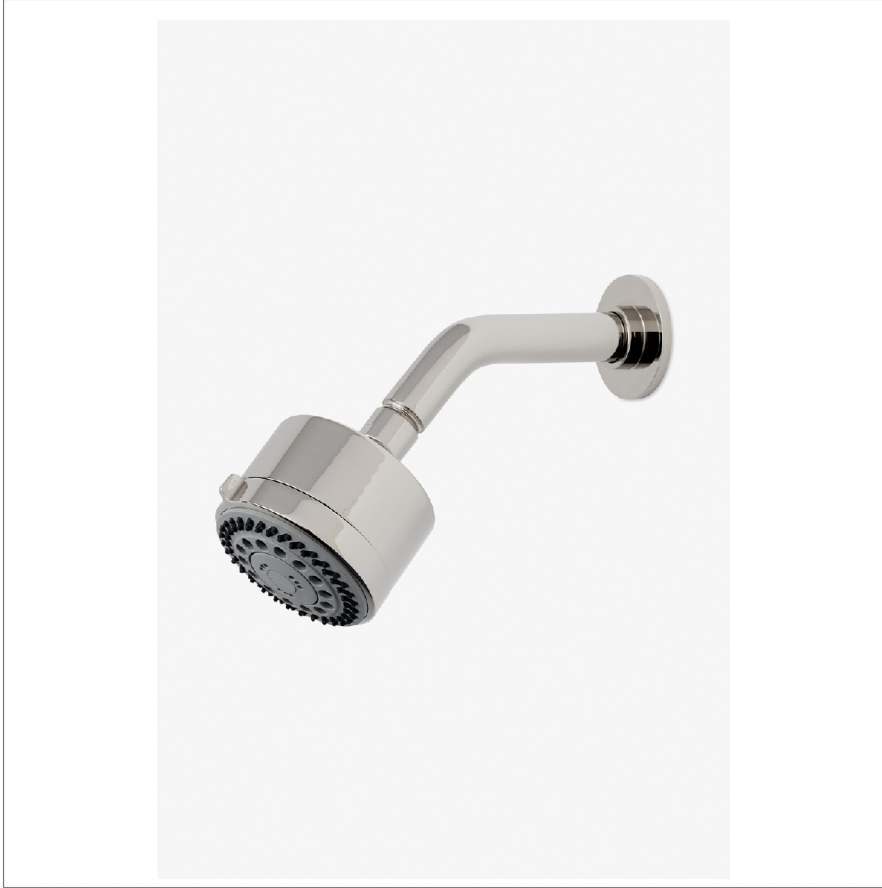

ISLA

ISS234

Isla 3 1/4" Showerhead with Adjustable Spray with 6" Wall Mounted 45 Degree Shower Arm

SHOWN IN ISLA 3 1/4" SHOWERHEAD WITH ADJUSTABLE SPRAY WITH 6" WALL MOUNTED 45 DEGREE SHOWER ARM | ISS234

TECHNICAL DETAILS

Adjustable Versus Fixed Spray: Adjustable Spray
Fittings Hole Diameter: 1 1/4"
Inlet Connection Size: 1/2"
Inlet Connection Type: Male NPT
Pivot: Y
Primary Material: Brass
Restricted Maximum Flow Rate: 1.75 gpm
Water Pressure Maximum: 85.0 psi
Water Pressure Minimum: 20.0 psi
Water Pressure Recommended: 45.0 psi

Made of Brass

Features a swivel 3 1/4" showerhead with three adjustable spray patterns

Includes a 6" wall mounted 45 degree shower arm

Stocked in Brass, Chrome and Nickel

Showerhead available in 1.75gpm (6.6L/min) flow rate

CERTIFICATIONS

PRODUCT (NOTES)

Isla 3 1/4" Showerhead with Adjustable Spray with 6" Wall Mounted 45 Degree Shower Arm

STYLE NO.	DIM "A"	DIM "B"
FLS234	9 ³ / ₁₆ " [250mm]	6 ¹ / ₄ " [158mm]
ISS234		
FLS235	11 ³ / ₁₆ " [301mm]	8 ¹ / ₄ " [209mm]
ISS235		