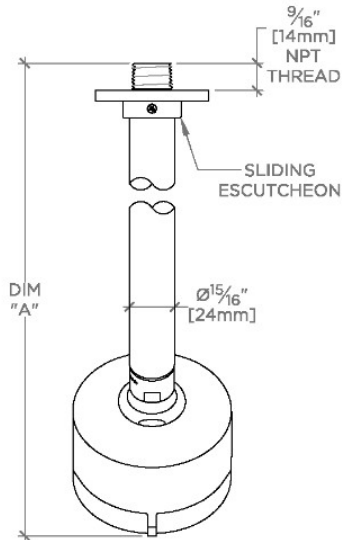

ISLA

ISS234

Isla 3 1/4" Showerhead with Adjustable Spray with 6" Wall Mounted 45 Degree Shower Arm

SHOWN IN ISLA 3 1/4" SHOWERHEAD WITH ADJUSTABLE SPRAY WITH 6" WALL MOUNTED 45 DEGREE SHOWER ARM | ISS234

TECHNICAL DETAILS

Adjustable Versus Fixed Spray: Adjustable Spray
Fittings Hole Diameter: 1 1/4"
Inlet Connection Size: 1/2"
Inlet Connection Type: Male NPT
Pivot: Y
Primary Material: Brass
Restricted Maximum Flow Rate: 1.75 gpm
Water Pressure Maximum: 85.0 psi
Water Pressure Minimum: 20.0 psi
Water Pressure Recommended: 45.0 psi

Made of Brass

Features a swivel 3 1/4" showerhead with three adjustable spray patterns

Includes a 6" wall mounted 45 degree shower arm

Stocked in Brass, Chrome and Nickel

Showerhead available in 1.75gpm (6.6L/min) flow rate

CERTIFICATIONS

PRODUCT (NOTES)

Isla 3 1/4" Showerhead with Adjustable Spray with 6" Wall Mounted 45 Degree Shower Arm

STYLE NO.	DIM "A"	DIM "B"
FLS234	9 ³ / ₁₆ " [250mm]	6 ¹ / ₄ " [158mm]
ISS234		
FLS235	11 ³ / ₁₆ " [301mm]	8 ¹ / ₄ " [209mm]
ISS235		