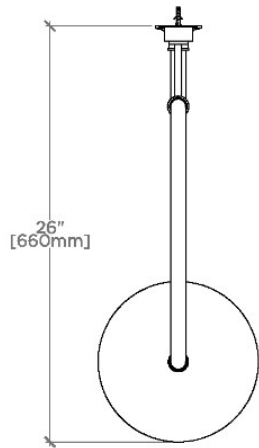

### TECHNICAL DETAILS

Adjustable Versus Fixed Spray: Fixed  
Fittings Hole Diameter: 1 1/4"  
Inlet Connection Size: 1/2"  
Inlet Connection Type: Female Straight Threads with  
Rubber Washer  
Pivot: Y  
Primary Material: Brass  
Restricted Maximum Flow Rate: 1.75 gpm  
Water Pressure Maximum: 85.0 psi  
Water Pressure Minimum: 20.0 psi  
Water Pressure Recommended: 45.0 psi

### PRODUCT FEATURES

Made of Brass

Features a swivel 10" rain showerhead with easy clean rubber nozzles

Includes a 20" wall mounted gooseneck shower arm

Stocked in Brass, Chrome and Nickel

Rain showerhead available in 1.75gpm (6.6L/min) flow rate

### PRODUCT (NOTES)

Opus 10" Rain Showerhead with 20" Wall Mounted  
Gooseneck Shower Arm

TOP VIEW SCALE: 1"=1'-0"

FRONT VIEW SCALE: 1"=1'-0"

SIDE VIEW SCALE: 1"=1'-0"