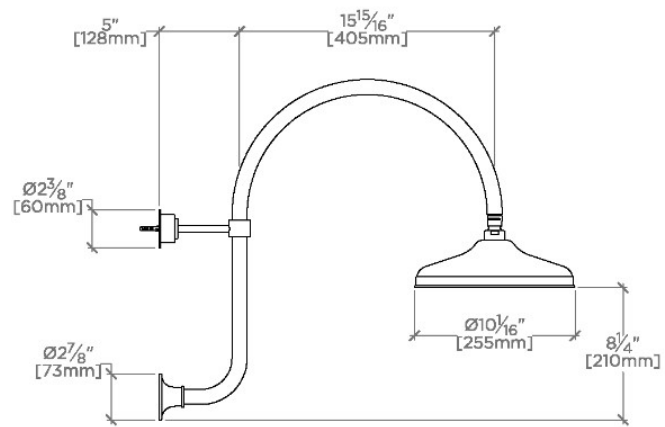

### TECHNICAL DETAILS

Adjustable Versus Fixed Spray: Fixed  
Fittings Hole Diameter: 1 1/4"  
Inlet Connection Size: 1/2"  
Inlet Connection Type: Female Straight Threads with  
Rubber Washer  
Pivot: Y  
Primary Material: Brass  
Restricted Maximum Flow Rate: 1.75 gpm  
Water Pressure Maximum: 85.0 psi  
Water Pressure Minimum: 20.0 psi  
Water Pressure Recommended: 45.0 psi

### PRODUCT FEATURES

Made of Brass

Features a swivel 10" rain showerhead with easy clean rubber nozzles

Includes a 20" wall mounted gooseneck shower arm

Stocked in Brass, Chrome and Nickel

Rain showerhead available in 1.75gpm (6.6L/min) flow rate

### PRODUCT (NOTES)

Opus 10" Rain Showerhead with 20" Wall Mounted  
Gooseneck Shower Arm

TOP VIEW SCALE: 1"=1'-0"

FRONT VIEW SCALE: 1"=1'-0"

SIDE VIEW SCALE: 1"=1'-0"