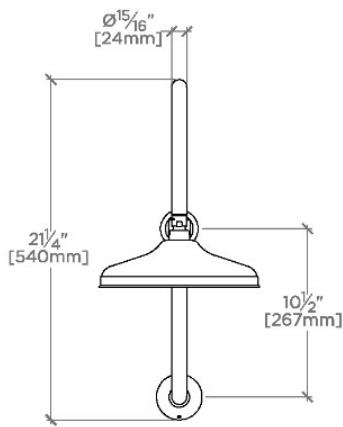

## OPUS

OPS10G

Opus 10" Rain Showerhead with 20" Wall Mounted  
Gooseneck Shower Arm

SHOWN IN OPUS 10" RAIN SHOWERHEAD WITH 20" WALL MOUNTED GOOSENECK SHOWER ARM | OPS10G

### TECHNICAL DETAILS

Adjustable Versus Fixed Spray: Fixed  
Fittings Hole Diameter: 1 1/4"  
Inlet Connection Size: 1/2"  
Inlet Connection Type: Female Straight Threads with  
Rubber Washer  
Pivot: Y  
Primary Material: Brass  
Restricted Maximum Flow Rate: 1.75 gpm  
Water Pressure Maximum: 85.0 psi  
Water Pressure Minimum: 20.0 psi  
Water Pressure Recommended: 45.0 psi

### PRODUCT FEATURES

Made of Brass

Features a swivel 10" rain showerhead with easy clean rubber nozzles

Includes a 20" wall mounted gooseneck shower arm

Stocked in Brass, Chrome and Nickel

Rain showerhead available in 1.75gpm (6.6L/min) flow rate

### PRODUCT (NOTES)

Opus 10" Rain Showerhead with 20" Wall Mounted  
Gooseneck Shower Arm

TOP VIEW SCALE: 1"=1'-0"

FRONT VIEW SCALE: 1"=1'-0"

SIDE VIEW SCALE: 1"=1'-0"