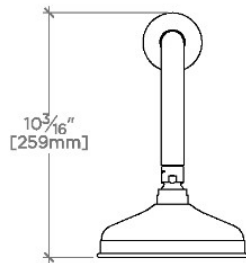

OPUS

OPS167

Opus 6" Showerhead with 12" Wall Mounted 90 Degree Shower Arm

SHOWN IN OPUS 6" SHOWERHEAD WITH 12" WALL MOUNTED 90 DEGREE SHOWER ARM | OPS167

TECHNICAL DETAILS

Adjustable Versus Fixed Spray: Fixed
Fittings Hole Diameter: 1 1/4"
Inlet Connection Size: 1/2"
Inlet Connection Type: Male NPT
Pivot: Y
Primary Material: Brass
Restricted Maximum Flow Rate: 1.75 gpm
Water Pressure Maximum: 85.0 psi
Water Pressure Minimum: 20.0 psi
Water Pressure Recommended: 45.0 psi

Includes a 12" wall mounted 90 degree shower arm

Stocked in Brass, Chrome and Nickel

Showerhead available in 1.75gpm (6.6L/min) flow rate

CERTIFICATIONS

PRODUCT (NOTES)

Opus 6" Showerhead with 12" Wall Mounted 90 Degree Shower Arm

TOP VIEW SCALE: 1/2"=1'-0"

FRONT VIEW SCALE: 1/2"=1'-0"

SIDE VIEW SCALE: 1/2"=1'-0"