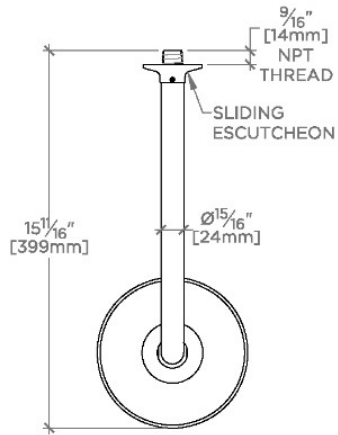

OPUS

OPS167

Opus 6" Showerhead with 12" Wall Mounted 90 Degree Shower Arm

SHOWN IN OPUS 6" SHOWERHEAD WITH 12" WALL MOUNTED 90 DEGREE SHOWER ARM | OPS167

TECHNICAL DETAILS

Adjustable Versus Fixed Spray: Fixed
Fittings Hole Diameter: 1 1/4"
Inlet Connection Size: 1/2"
Inlet Connection Type: Male NPT
Pivot: Y
Primary Material: Brass
Restricted Maximum Flow Rate: 1.75 gpm
Water Pressure Maximum: 85.0 psi
Water Pressure Minimum: 20.0 psi
Water Pressure Recommended: 45.0 psi

Includes a 12" wall mounted 90 degree shower arm

Stocked in Brass, Chrome and Nickel

Showerhead available in 1.75gpm (6.6L/min) flow rate

CERTIFICATIONS

PRODUCT (NOTES)

Opus 6" Showerhead with 12" Wall Mounted 90 Degree Shower Arm

TOP VIEW SCALE: 1/2"=1'-0"

FRONT VIEW SCALE: 1/2"=1'-0"

SIDE VIEW SCALE: 1/2"=1'-0"