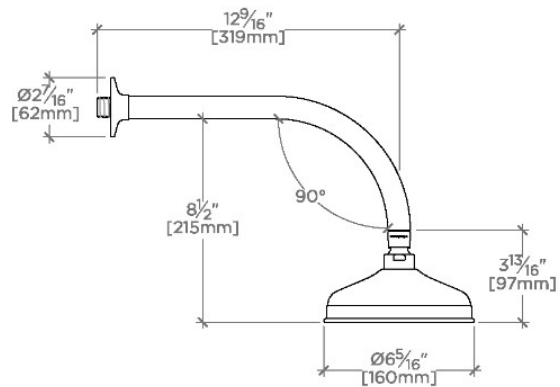

OPUS

OPS167

Opus 6" Showerhead with 12" Wall Mounted 90 Degree Shower Arm

SHOWN IN OPUS 6" SHOWERHEAD WITH 12" WALL MOUNTED 90 DEGREE SHOWER ARM | OPS167

TECHNICAL DETAILS

Adjustable Versus Fixed Spray: Fixed
Fittings Hole Diameter: 1 1/4"
Inlet Connection Size: 1/2"
Inlet Connection Type: Male NPT
Pivot: Y
Primary Material: Brass
Restricted Maximum Flow Rate: 1.75 gpm
Water Pressure Maximum: 85.0 psi
Water Pressure Minimum: 20.0 psi
Water Pressure Recommended: 45.0 psi

Includes a 12" wall mounted 90 degree shower arm

Stocked in Brass, Chrome and Nickel

Showerhead available in 1.75gpm (6.6L/min) flow rate

CERTIFICATIONS

PRODUCT (NOTES)

Opus 6" Showerhead with 12" Wall Mounted 90 Degree Shower Arm

TOP VIEW SCALE: 1/2"=1'-0"

FRONT VIEW SCALE: 1/2"=1'-0"

SIDE VIEW SCALE: 1/2"=1'-0"