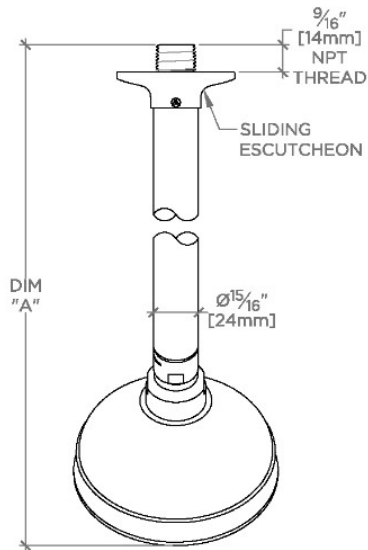

OPUS

OPS145

Opus 4" Showerhead with 8" Wall Mounted 45 Degree Shower Arm

SHOWN IN OPUS 4" SHOWERHEAD WITH 8" WALL MOUNTED 45 DEGREE SHOWER ARM | OPS145

TECHNICAL DETAILS

Adjustable Versus Fixed Spray: Fixed
Fittings Hole Diameter: 1 1/4"
Inlet Connection Size: 1/2"
Inlet Connection Type: Male NPT
Pivot: Y
Primary Material: Brass
Restricted Maximum Flow Rate: 1.75 gpm
Water Pressure Maximum: 85.0 psi
Water Pressure Minimum: 20.0 psi
Water Pressure Recommended: 45.0 psi

Includes a 8" wall mounted 45 degree shower arm

Stocked in Brass, Chrome and Nickel

Showerhead available in 1.75gpm (6.6L/min) flow rate

CERTIFICATIONS

PRODUCT (NOTES)

OPUS

OPS145

Opus 4" Showerhead with 8" Wall Mounted 45 Degree Shower Arm

STYLE NO.	DIM "A"	DIM "B"
EAS144	10 7/16" [265mm]	6 1/4" [158mm]
OPS144		
EAS145	12 7/16" [316mm]	8 1/4" [209mm]
OPS145		