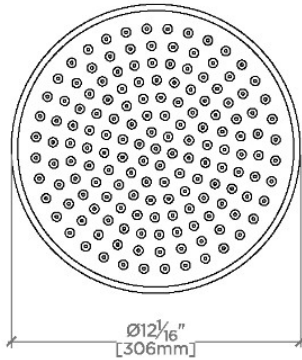

OPUS

OPS122

Opus 12" Rain Showerhead with 18" Ceiling Mounted Shower Arm

SHOWN IN OPUS 12" RAIN SHOWERHEAD WITH 18" CEILING MOUNTED SHOWER ARM | OPS122

TECHNICAL DETAILS

Adjustable Versus Fixed Spray: Fixed
Fittings Hole Diameter: 1 1/4"
Inlet Connection Size: 1/2"
Inlet Connection Type: Male NPT
Pivot: Y
Primary Material: Brass
Restricted Maximum Flow Rate: 1.75 gpm
Water Pressure Maximum: 85.0 psi
Water Pressure Minimum: 20.0 psi
Water Pressure Recommended: 45.0 psi

Includes an 18" ceiling mounted shower arm

Stocked in Brass, Chrome and Nickel

Rain showerhead available in 1.75gpm (6.6L/min) flow rate

CERTIFICATIONS

PRODUCT (NOTES)

WATERWORKS

OPUS

OPS122

Opus 12" Rain Showerhead with 18" Ceiling Mounted Shower Arm

CEILING VIEW

SCALE: 1/2"=1'-0"

STYLE NO.	DIM "A"	DIM "B"
EAS120	11 ¹ / ₁₆ "	6 ⁹ / ₁₆ "
OPS120	[297mm]	[166mm]
EAS121	17 ³ / ₄ "	12 ⁹ / ₁₆ "
OPS121	[450mm]	[319mm]
EAS122	23 ³ / ₄ "	18 ⁹ / ₁₆ "
OPS122	[603mm]	[472mm]

FRONT VIEW

SCALE: 1/2"=1'-0"

SIDE VIEW

SCALE: 1/2"=1'-0"