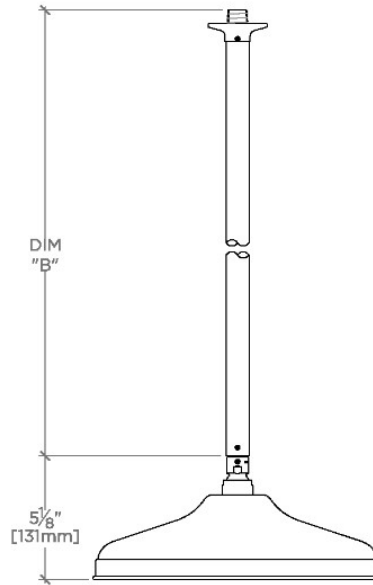

OPUS

OPS122

Opus 12" Rain Showerhead with 18" Ceiling Mounted Shower Arm

SHOWN IN OPUS 12" RAIN SHOWERHEAD WITH 18" CEILING MOUNTED SHOWER ARM | OPS122

TECHNICAL DETAILS

Adjustable Versus Fixed Spray: Fixed
Fittings Hole Diameter: 1 1/4"
Inlet Connection Size: 1/2"
Inlet Connection Type: Male NPT
Pivot: Y
Primary Material: Brass
Restricted Maximum Flow Rate: 1.75 gpm
Water Pressure Maximum: 85.0 psi
Water Pressure Minimum: 20.0 psi
Water Pressure Recommended: 45.0 psi

Includes an 18" ceiling mounted shower arm

Stocked in Brass, Chrome and Nickel

Rain showerhead available in 1.75gpm (6.6L/min) flow rate

CERTIFICATIONS

PRODUCT (NOTES)

WATERWORKS

OPUS

OPS122

Opus 12" Rain Showerhead with 18" Ceiling Mounted Shower Arm

CEILING VIEW

SCALE: 1/2"=1'-0"

STYLE NO.	DIM "A"	DIM "B"
EAS120	11 ¹ / ₁₆ "	6 ⁹ / ₁₆ "
OPS120	[297mm]	[166mm]
EAS121	17 ³ / ₄ "	12 ⁹ / ₁₆ "
OPS121	[450mm]	[319mm]
EAS122	23 ³ / ₄ "	18 ⁹ / ₁₆ "
OPS122	[603mm]	[472mm]

FRONT VIEW

SCALE: 1/2"=1'-0"

SIDE VIEW

SCALE: 1/2"=1'-0"