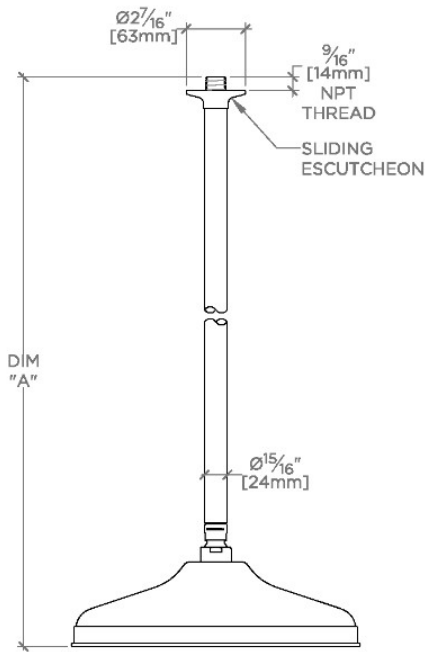

OPUS

OPS122

Opus 12" Rain Showerhead with 18" Ceiling Mounted Shower Arm

SHOWN IN OPUS 12" RAIN SHOWERHEAD WITH 18" CEILING MOUNTED SHOWER ARM | OPS122

TECHNICAL DETAILS

Adjustable Versus Fixed Spray: Fixed
Fittings Hole Diameter: 1 1/4"
Inlet Connection Size: 1/2"
Inlet Connection Type: Male NPT
Pivot: Y
Primary Material: Brass
Restricted Maximum Flow Rate: 1.75 gpm
Water Pressure Maximum: 85.0 psi
Water Pressure Minimum: 20.0 psi
Water Pressure Recommended: 45.0 psi

Includes an 18" ceiling mounted shower arm

Stocked in Brass, Chrome and Nickel

Rain showerhead available in 1.75gpm (6.6L/min) flow rate

CERTIFICATIONS

PRODUCT (NOTES)

WATERWORKS

OPUS

OPS122

Opus 12" Rain Showerhead with 18" Ceiling Mounted Shower Arm

CEILING VIEW

SCALE: 1/2"=1'-0"

STYLE NO.	DIM "A"	DIM "B"
EAS120	11 ¹ / ₁₆ "	6 ⁹ / ₁₆ "
OPS120	[297mm]	[166mm]
EAS121	17 ³ / ₄ "	12 ⁹ / ₁₆ "
OPS121	[450mm]	[319mm]
EAS122	23 ³ / ₄ "	18 ⁹ / ₁₆ "
OPS122	[603mm]	[472mm]

FRONT VIEW

SCALE: 1/2"=1'-0"

SIDE VIEW

SCALE: 1/2"=1'-0"