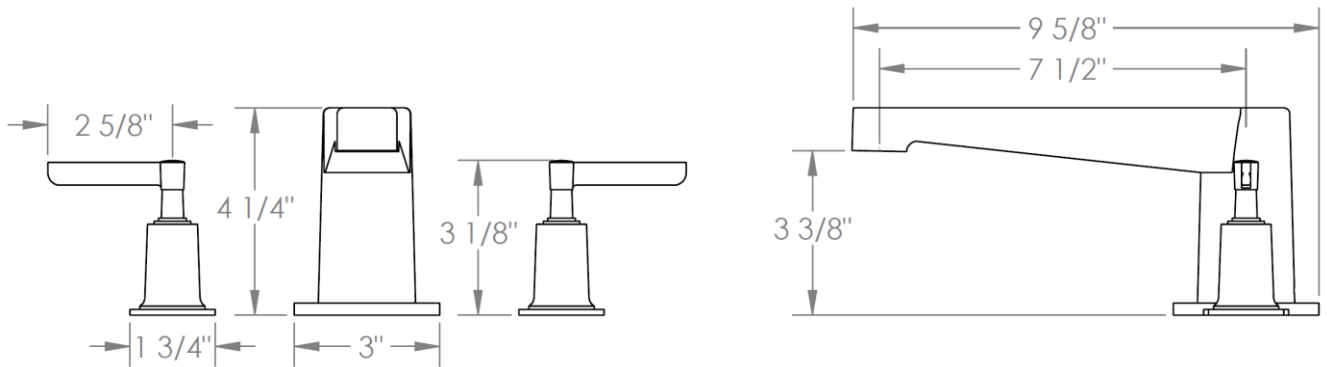

**115-8-**

**Deck Mounted 3 Hole Bath Set**

Note: Some building codes require remote pressure balance valves for anti-scald

Meets the applicable requirements of ASME A112.18.1-2005/CSA B125.1-05, entitled "Plumbing Supply Fittings"