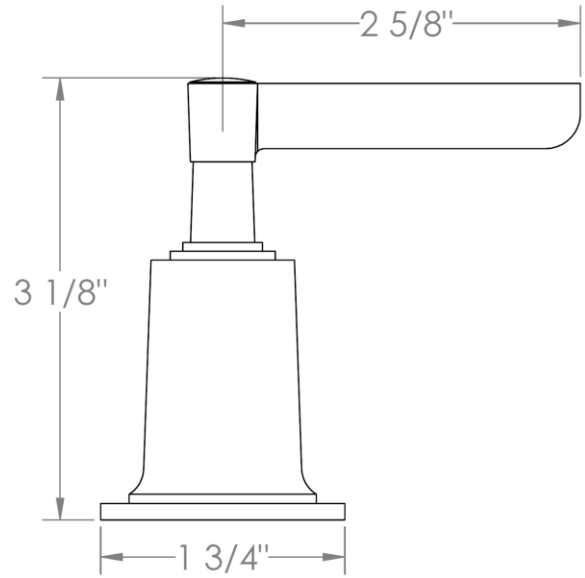

HANDLE TRIM OPTIONS

MZ4 - STANDARD