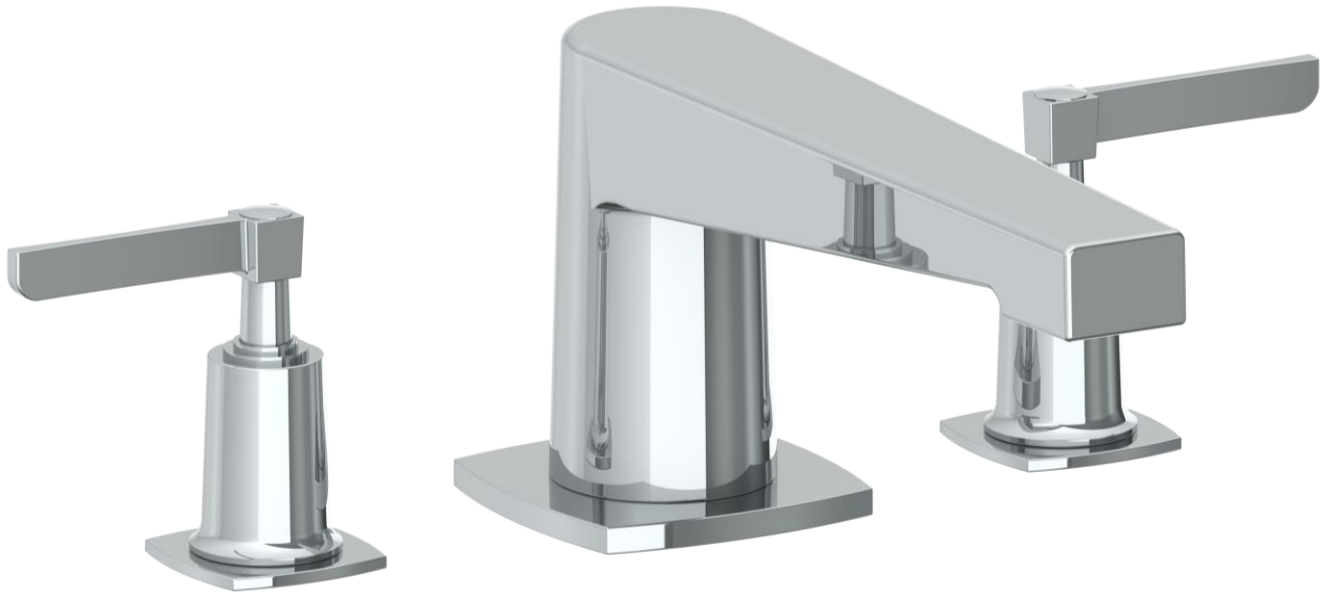

**115-8-**

**Deck Mounted 3 Hole Bath Set**

Note: Some building codes require remote pressure balance valves for anti-scald

Meets the applicable requirements of ASME A112.18.1-2005/CSA B125.1-05, entitled "Plumbing Supply Fittings"

HANDLE TRIM OPTIONS

MZ4 - STANDARD

MZ5 - WHITNEY