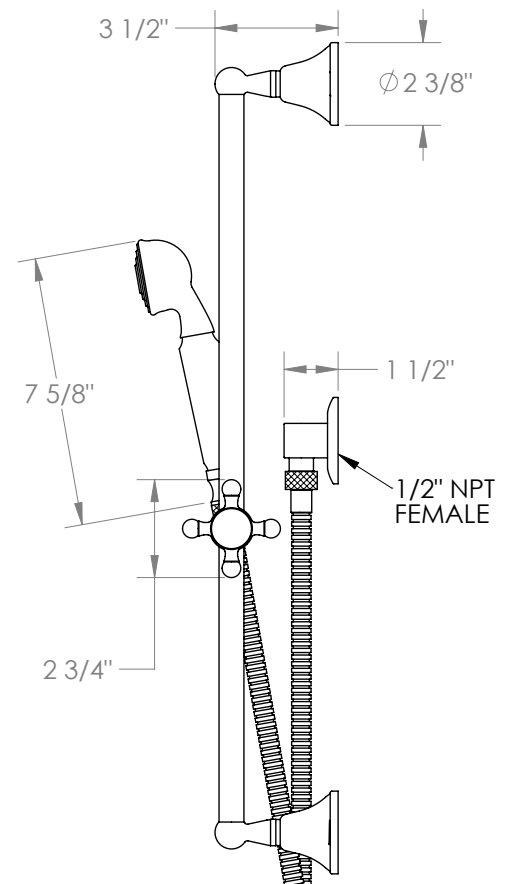

WATERMARK

BROOKLYN, NEW YORK

York

313-HSPB1-AX

Positioning Bar Shower Kit with Hand Shower

- Handshower Flow Rate: 1.75 GPM
- Slide bar features an adjustable shower holder that can be set along length of bar and can be set at angle up to 45°
- Hose Length: 69"
- Includes two backflow preventers- one in the hand shower and one in the wall elbow

Includes The Following Components:

- Shower Positioning Bar: 313-6524
- Hand Shower: SH-S525A
- Wall Elbow: ELB-6001
- Shower Hose: DS-4079

Available in all finishes shown on the [Watermark Designs website](https://www.watermark-designs.com)

Meets the applicable requirements of ASME A112.18.1-2005/CSA B125.1-05, entitled "Plumbing Supply Fittings".

Watermark Designs reserves the right to make revisions without notice to produce specifications. All product dimensions are nominal.