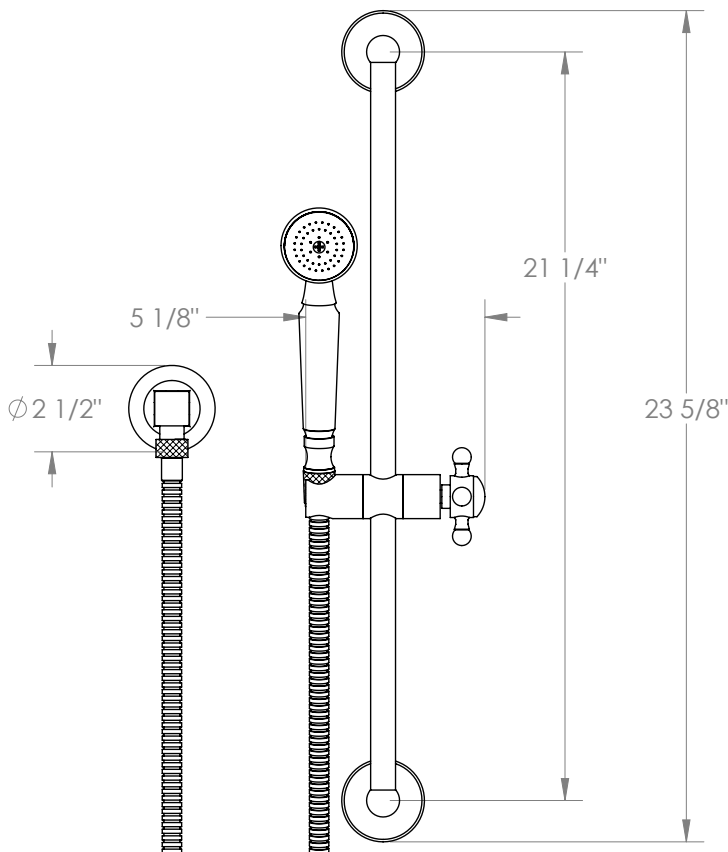

WATERMARK

BROOKLYN, NEW YORK

York

313-HSPB1-AX

Positioning Bar Shower Kit with Hand Shower

- Handshower Flow Rate: 1.75 GPM
- Slide bar features an adjustable shower holder that can be set along length of bar and can be set at angle up to 45°
- Hose Length: 69"
- Includes two backflow preventers- one in the hand shower and one in the wall elbow

Includes The Following Components:

- Shower Positioning Bar: 313-6524
- Hand Shower: SH-S525A
- Wall Elbow: ELB-6001
- Shower Hose: DS-4079

Available in all finishes shown on the [Watermark Designs website](https://www.watermark-designs.com)

Meets the applicable requirements of ASME A112.18.1-2005/CSA B125.1-05, entitled "Plumbing Supply Fittings".

Watermark Designs reserves the right to make revisions without notice to produce specifications. All product dimensions are nominal.