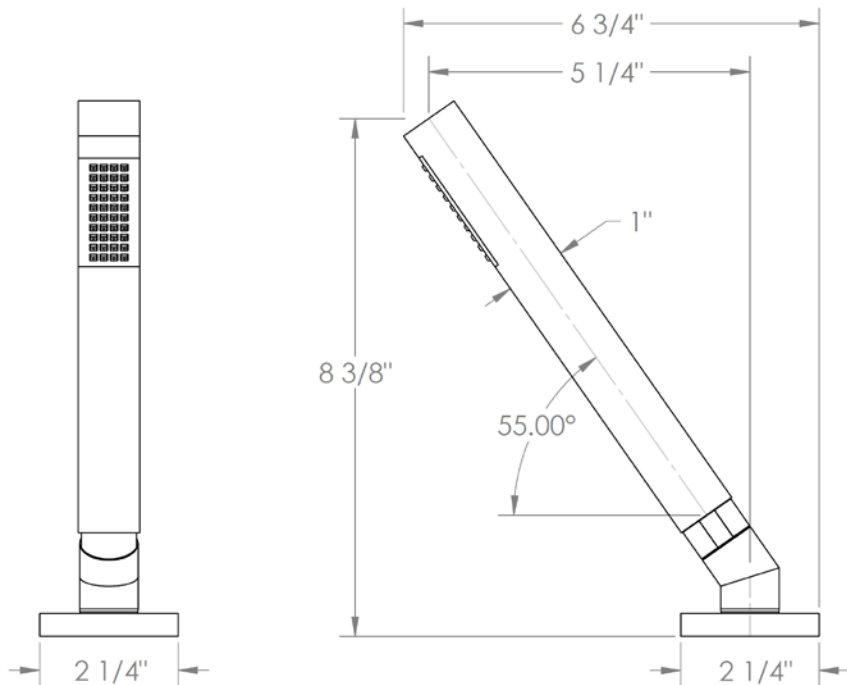

35-DHS

Deck Mounted Pull Out Hand Shower Set

Includes DM-3079 hose

Flow Rate: 1.75 GPM

Meets the applicable requirements of ASME A112.18.1-2005/CSA B125.1-05, entitled "Plumbing Supply Fittings"

WATERMARK DESIGNS 7/18/2018