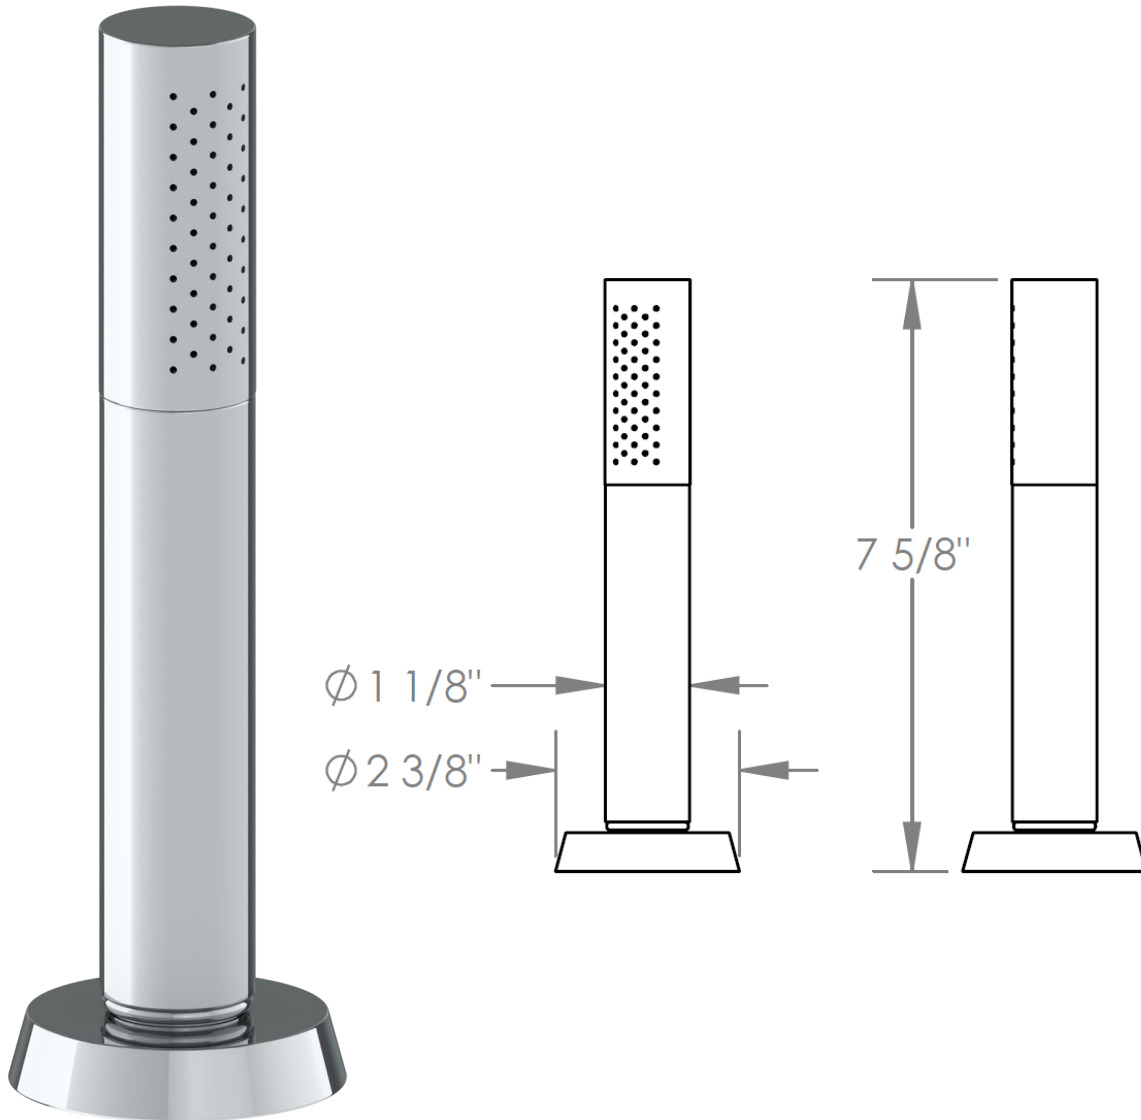

**36-DHS**

Deck Mounted Pull Out Slim Hand Shower Set

Includes DM-3079 hose

Flow Rate: 1.75 GPM

Meets the applicable requirements of ASME A112.18.1-2005/CSA B125.1-05, entitled "Plumbing Supply Fittings"

**WATERMARK DESIGNS 8/23/2018**