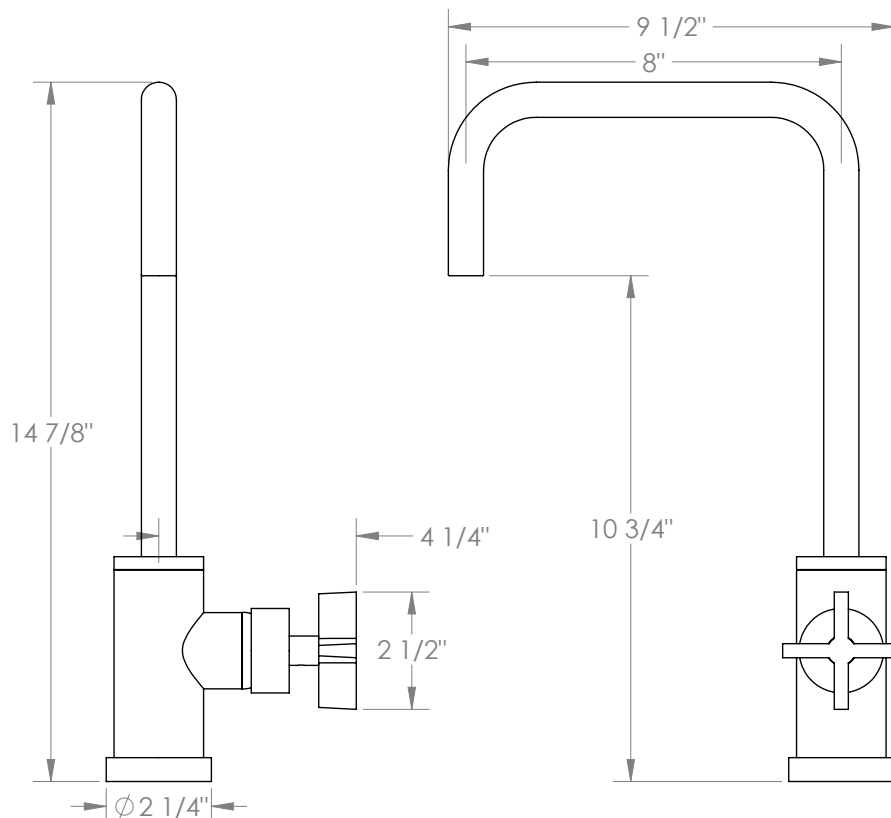

WATERMARK

BROOKLYN, NEW YORK

Blue
37-7.3-BL3

Deck Mounted, Monoblock Kitchen Faucet

- Fits Deck Up To 1-1/2" Thick
- Recommended Mounting Hole: 1-3/8"
- All Lead-Free Brass Construction
- Flow Rate: 1.75 GPM
- Ceramic Mixing Cartridge
- 360° Rotating Spout
- Professional Installation Required

Available in all finishes shown on the [Watermark Designs website](#)

Meets the applicable requirements of ASME A112.18.1-2005/CSA B125.1-05, entitled "Plumbing Supply Fittings".

Watermark Designs reserves the right to make revisions without notice to produce specifications. All product dimensions are nominal.