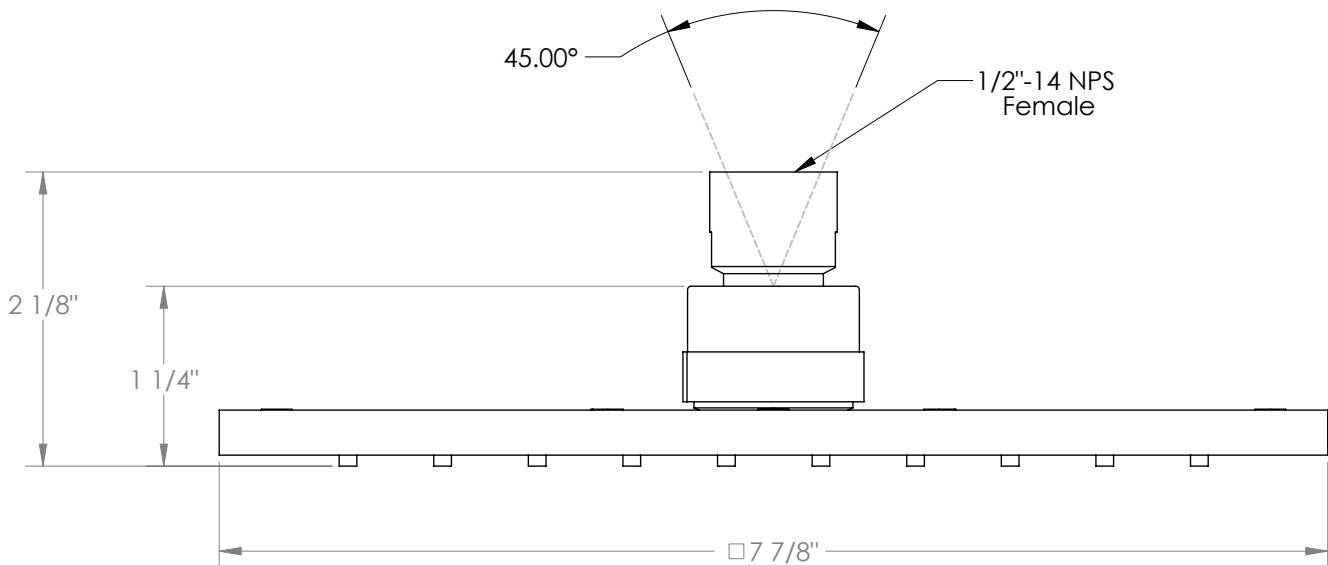

WATERMARK

BROOKLYN, NEW YORK

SH-SQ050

Flat Easy Clean Shower Head, 8" width

- Flow Rate: 1.75 GPM at 60 psi
- Self-Cleaning Silicone Jets
- Swivel Range of Motion: 20-25°
- Professional Installation Required.

Available in all finishes shown on the [Watermark Designs website](#)

Meets the applicable requirements of ASME A112.18.1-2005/CSA B125.1-05, entitled "Plumbing Supply Fittings".

Watermark Designs reserves the right to make revisions without notice to produce specifications. All product dimensions are nominal.