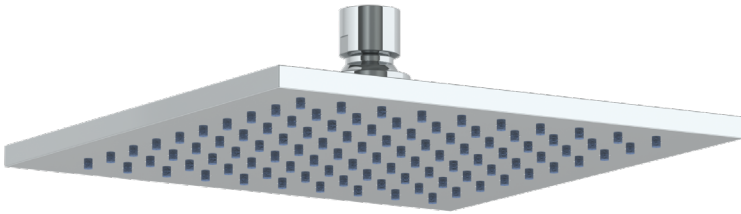

WATERMARK

BROOKLYN, NEW YORK

SH-SQ050

Flat Easy Clean Shower Head, 8" width

- Flow Rate: 1.75 GPM at 60 psi
- Self-Cleaning Silicone Jets
- Swivel Range of Motion: 20-25°
- Professional Installation Required.

Available in all finishes shown on the [Watermark Designs website](#)

Meets the applicable requirements of ASME A112.18.1-2005/CSA B125.1-05, entitled "Plumbing Supply Fittings".

Watermark Designs reserves the right to make revisions without notice to produce specifications. All product dimensions are nominal.