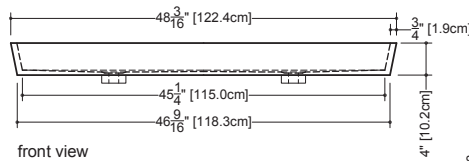

no hole for faucet

material

WETMAR™, True High Gloss™
 or matte finish

color

white

codes/standards applicable

IAPMO-ANSI Z124.1
 IAPMO-ANSI Z124.3
 CSA B 45.0 - CSA B45.4

front view

side view

plan view

WETSTYLE cannot be held responsible for any technical errors and reserves the right to make revisions without notice.

Approximate measurement.
 The manufacturer accept 1/4" (6.35mm) variance.