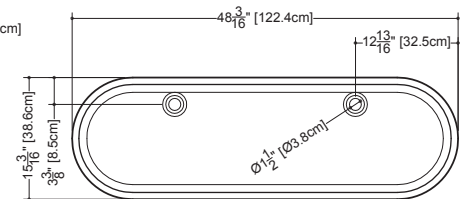

countertop shown only for illustration purposes, not a WETSTYLE product

Ove

VOV 848U

inch 48 3/16 x 15 3/16 x 4 mm 1224 x 386 x 102

interior dimensions

inch 45 1/4 x 12 1/4 x 3 3/8 mm 1150 x 312 x 86

weight

lb - 37 kg - 17

installation

undercounter

accessory

nil

overflow

without overflow: VOV 848U
 built-in overflow: VOV 848U-O
 polished chrome or brushed nickel

faucet hole

no hole for faucet

material

WETMAR™, True High Gloss™
 or matte finish

color

white

codes/standards applicable

IAPMO-ANSI Z124.1
 IAPMO-ANSI Z124.3
 CSA B 45.0 - CSA B45.4

front view

side view

plan view

WETSTYLE cannot be held responsible for any technical errors and reserves the right to make revisions without notice.

Approximate measurement.
 The manufacturer accept 1/4" (6.35mm) variance.