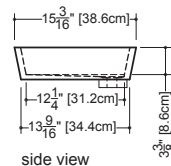

countertop shown only for illustration purposes, not a WETSTYLE product

Ove

VOV 848U

inch 48 3/16 x 15 3/16 x 4 mm 1224 x 386 x 102

interior dimensions

inch 45 1/4 x 12 1/4 x 3 3/8 mm 1150 x 312 x 86

weight

side view

plan view

WETSTYLE cannot be held responsible for any technical errors and reserves the right to make revisions without notice.

Approximate measurement.
 The manufacturer accept 1/4" (6.35mm) variance.